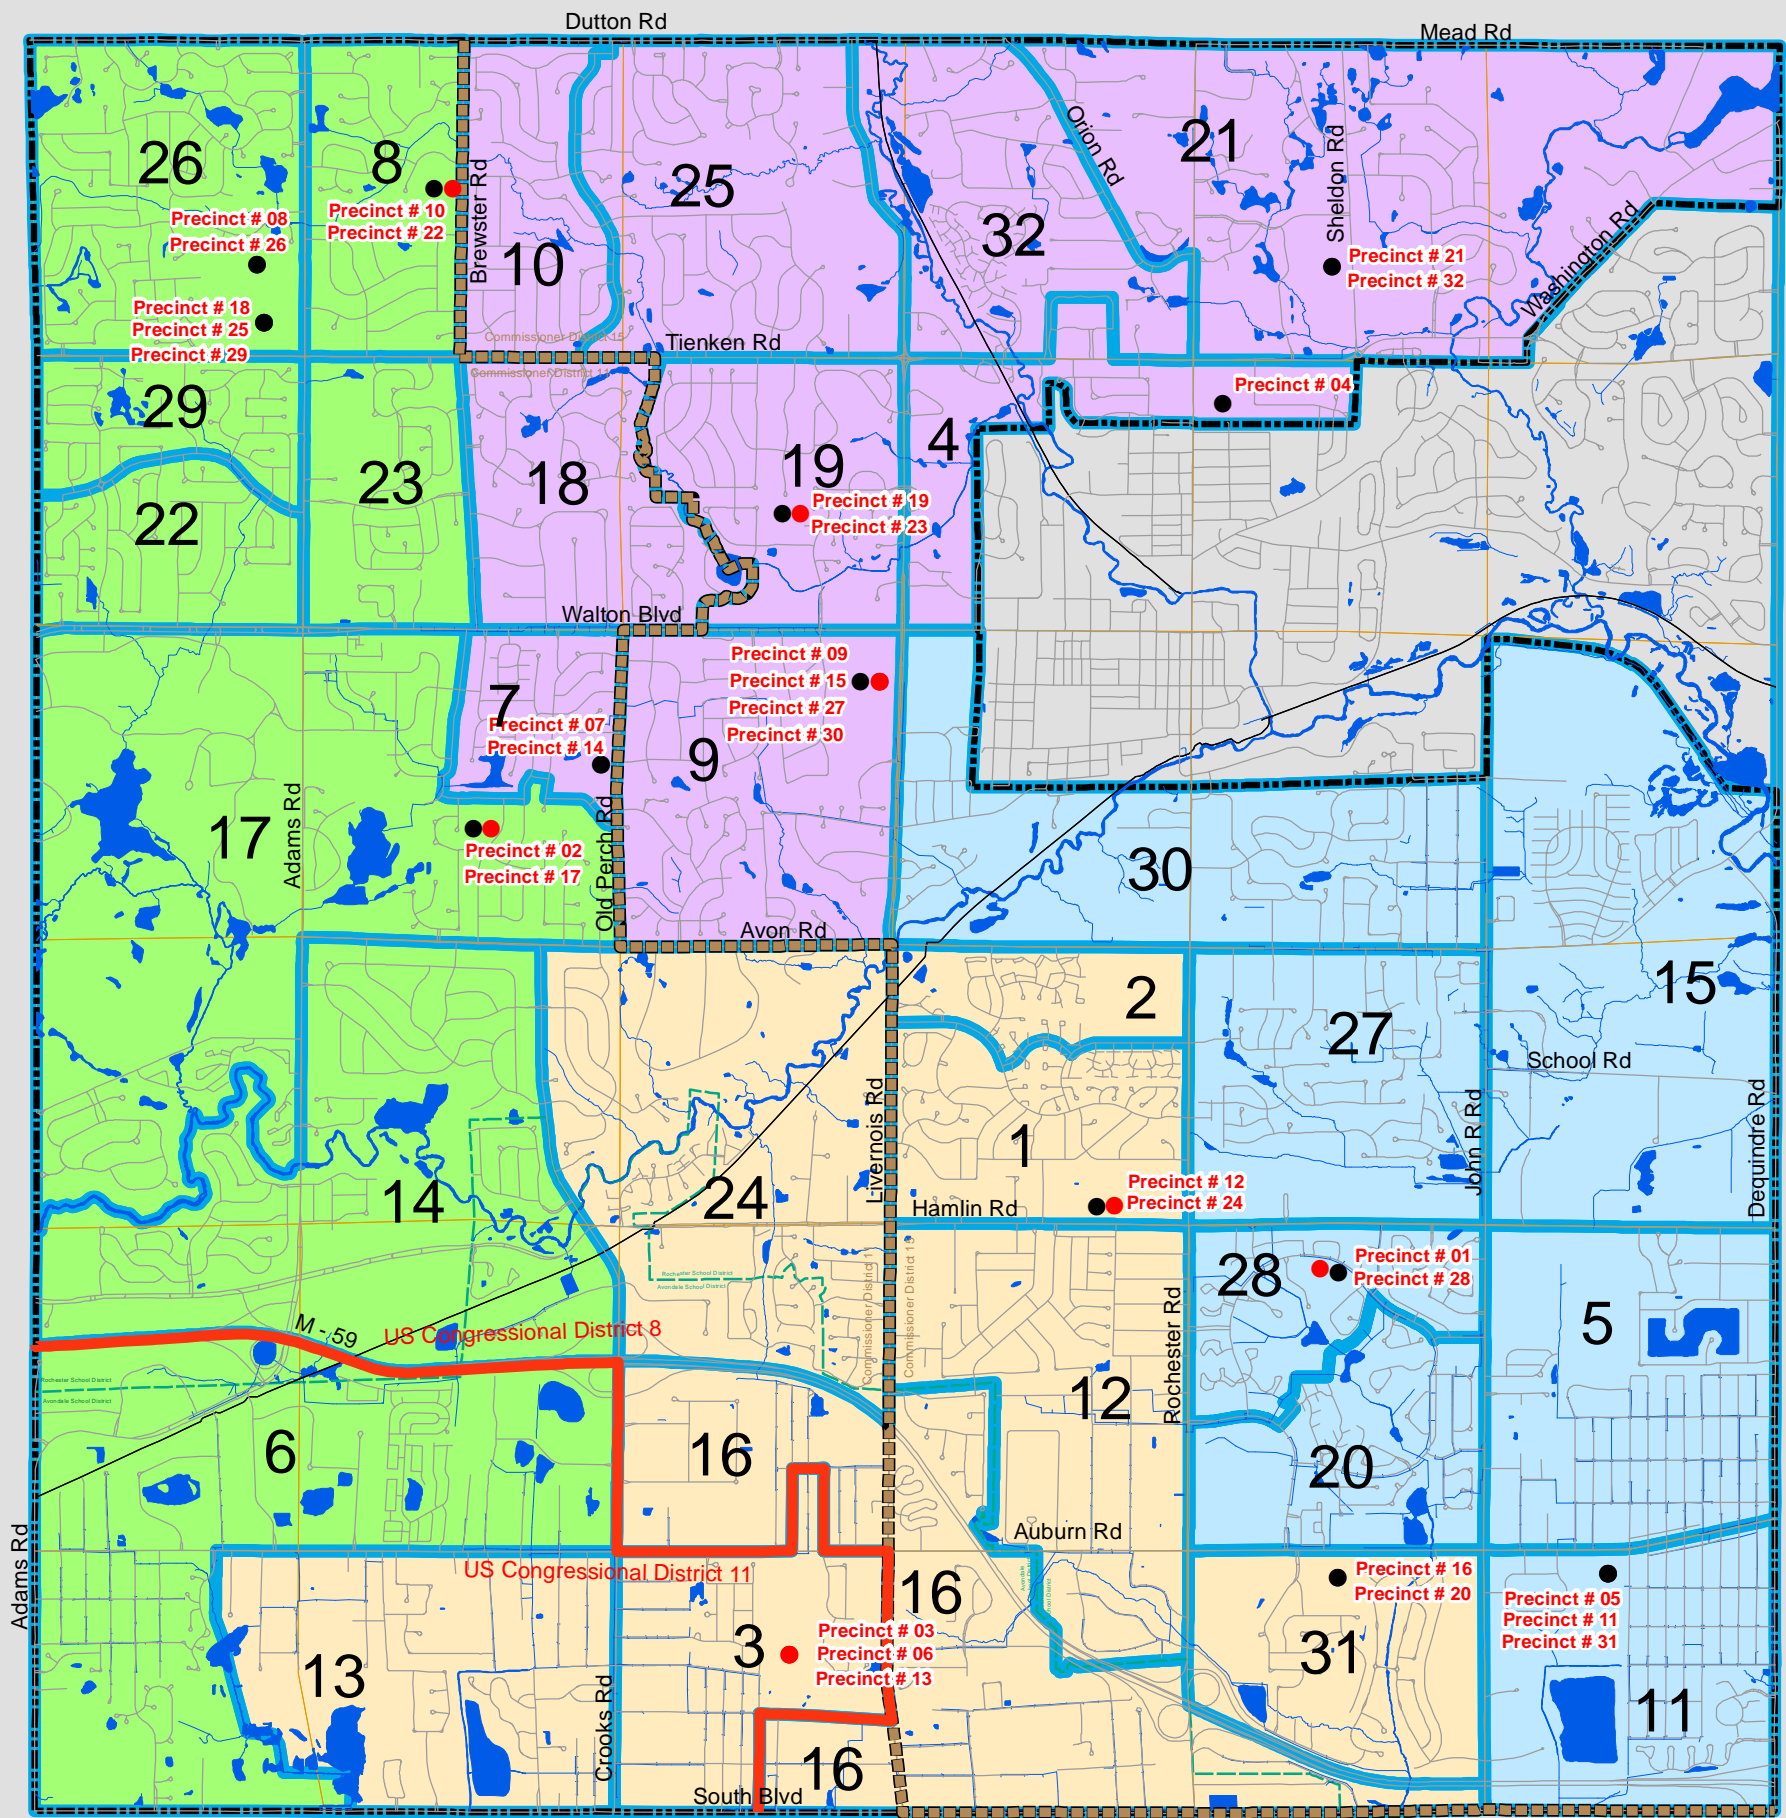

- Precinct # 1 Hampton Elementary School (prev. Faith Church)
- Precinct # 2 Meadow Brook Elementary School (prev. Bellbrook)
- Precinct # 3 Avondale Middle School (prev. Meadows School)
- Precinct # 4 North Hill Elementary School
- Precinct # 5 Reuther Middle School
- Precinct # 6 Avondale Middle School (prev. Avon Clubhouse)
- Precinct # 7 West Middle School
- Precinct # 8 Van Hoosen Middle School
- Precinct # 9 Rochester High School
- Precinct # 10 Brewster Elementary School
- Precinct # 11 Reuther Middle School
- Precinct # 12 Hamlin Elementary School
- Precinct # 13 Avondale Middle School (prev. Deerfield Elementary School)
- Precinct # 14 West Middle School
- Precinct # 15 Rochester High School (prev. St. Mary's of the Hills)
- Precinct # 16 Brooklands Elementary School
- Precinct # 17 Meadow Brook Elementary School
- Precinct # 18 Rochester Adams High School
- Precinct # 19 Long Meadow Elementary School
- Precinct # 20 Brooklands Elementary School
- Precinct # 21 Hart Middle School
- Precinct # 22 Brewster Elementary School (prev. St. Luke's Methodist Church)
- Precinct # 23 Long Meadow Elementary School (prev. Samaritas)
- Precinct # 24 Hamlin Elementary School (prev. Rochester Hills City Hall)
- Precinct # 25 Rochester Adams High School
- Precinct # 26 Van Hoosen Middle School
- Precinct # 27 Rochester High School (prev. St. Mary's of the Hills)
- Precinct # 28 Hampton Elementary School
- Precinct # 29 Rochester Adams High School
- Precinct # 30 Rochester High School (prev. St. Mary's of the Hills)
- Precinct # 31 Reuther Middle School
- Precinct # 32 Hart Middle School

Temporary Location

- Permanent Poll Locations
- Temporary Poll Locations
- US Congressional District Line
- County Commissioner District Line
- School District Boundary
- Sections
- Precincts

Published by MIS Department
 8/21/2020