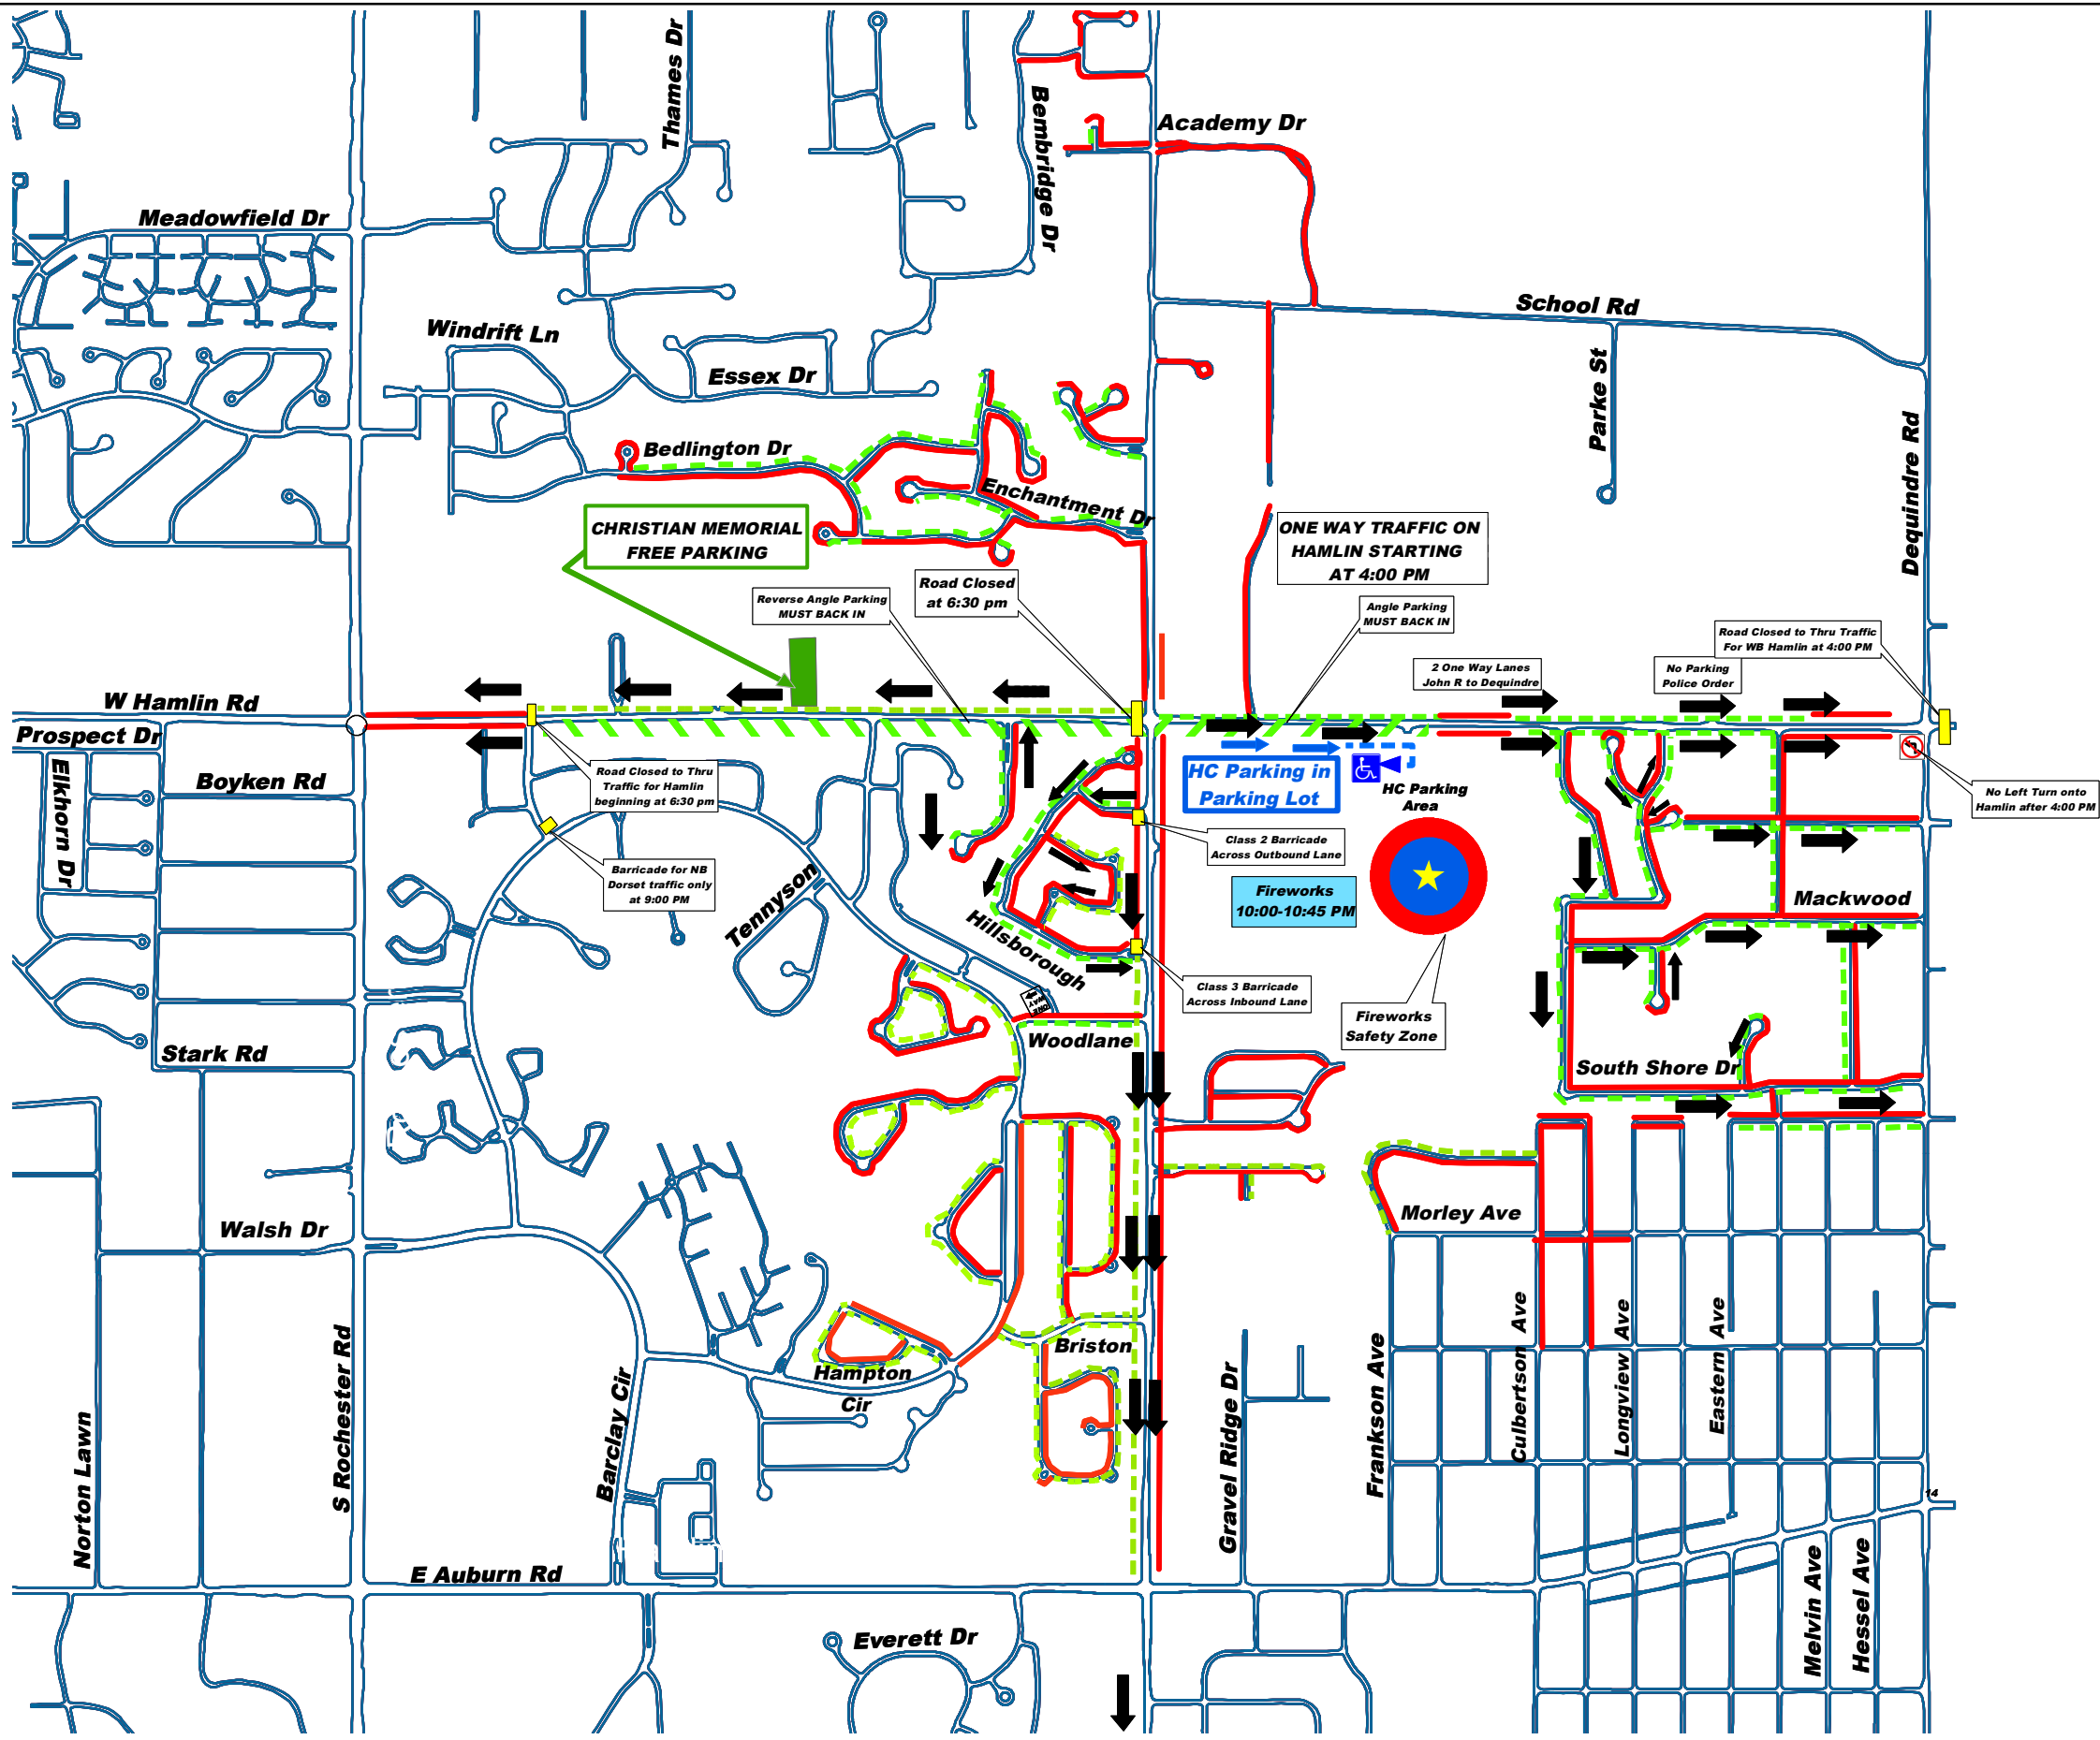

2019 Festival of the Hills Traffic & Parking Map

Legend

-  **Fireworks Safety Zone**
-  **HC Parking Area**
-  **No Parking**
-  **Parallel Parking**
-  **Angle Parking DRIVER MUST BACK INTO SPACE**
-  **Traffic Direction to Begin at 4:00 PM**

NOTE: ARROWS WITHIN SUBDIVISIONS ARE PLACED TO DENOTE DIRECTION OF TRAVEL

Date of Event: June 26, 2019

innovative by nature