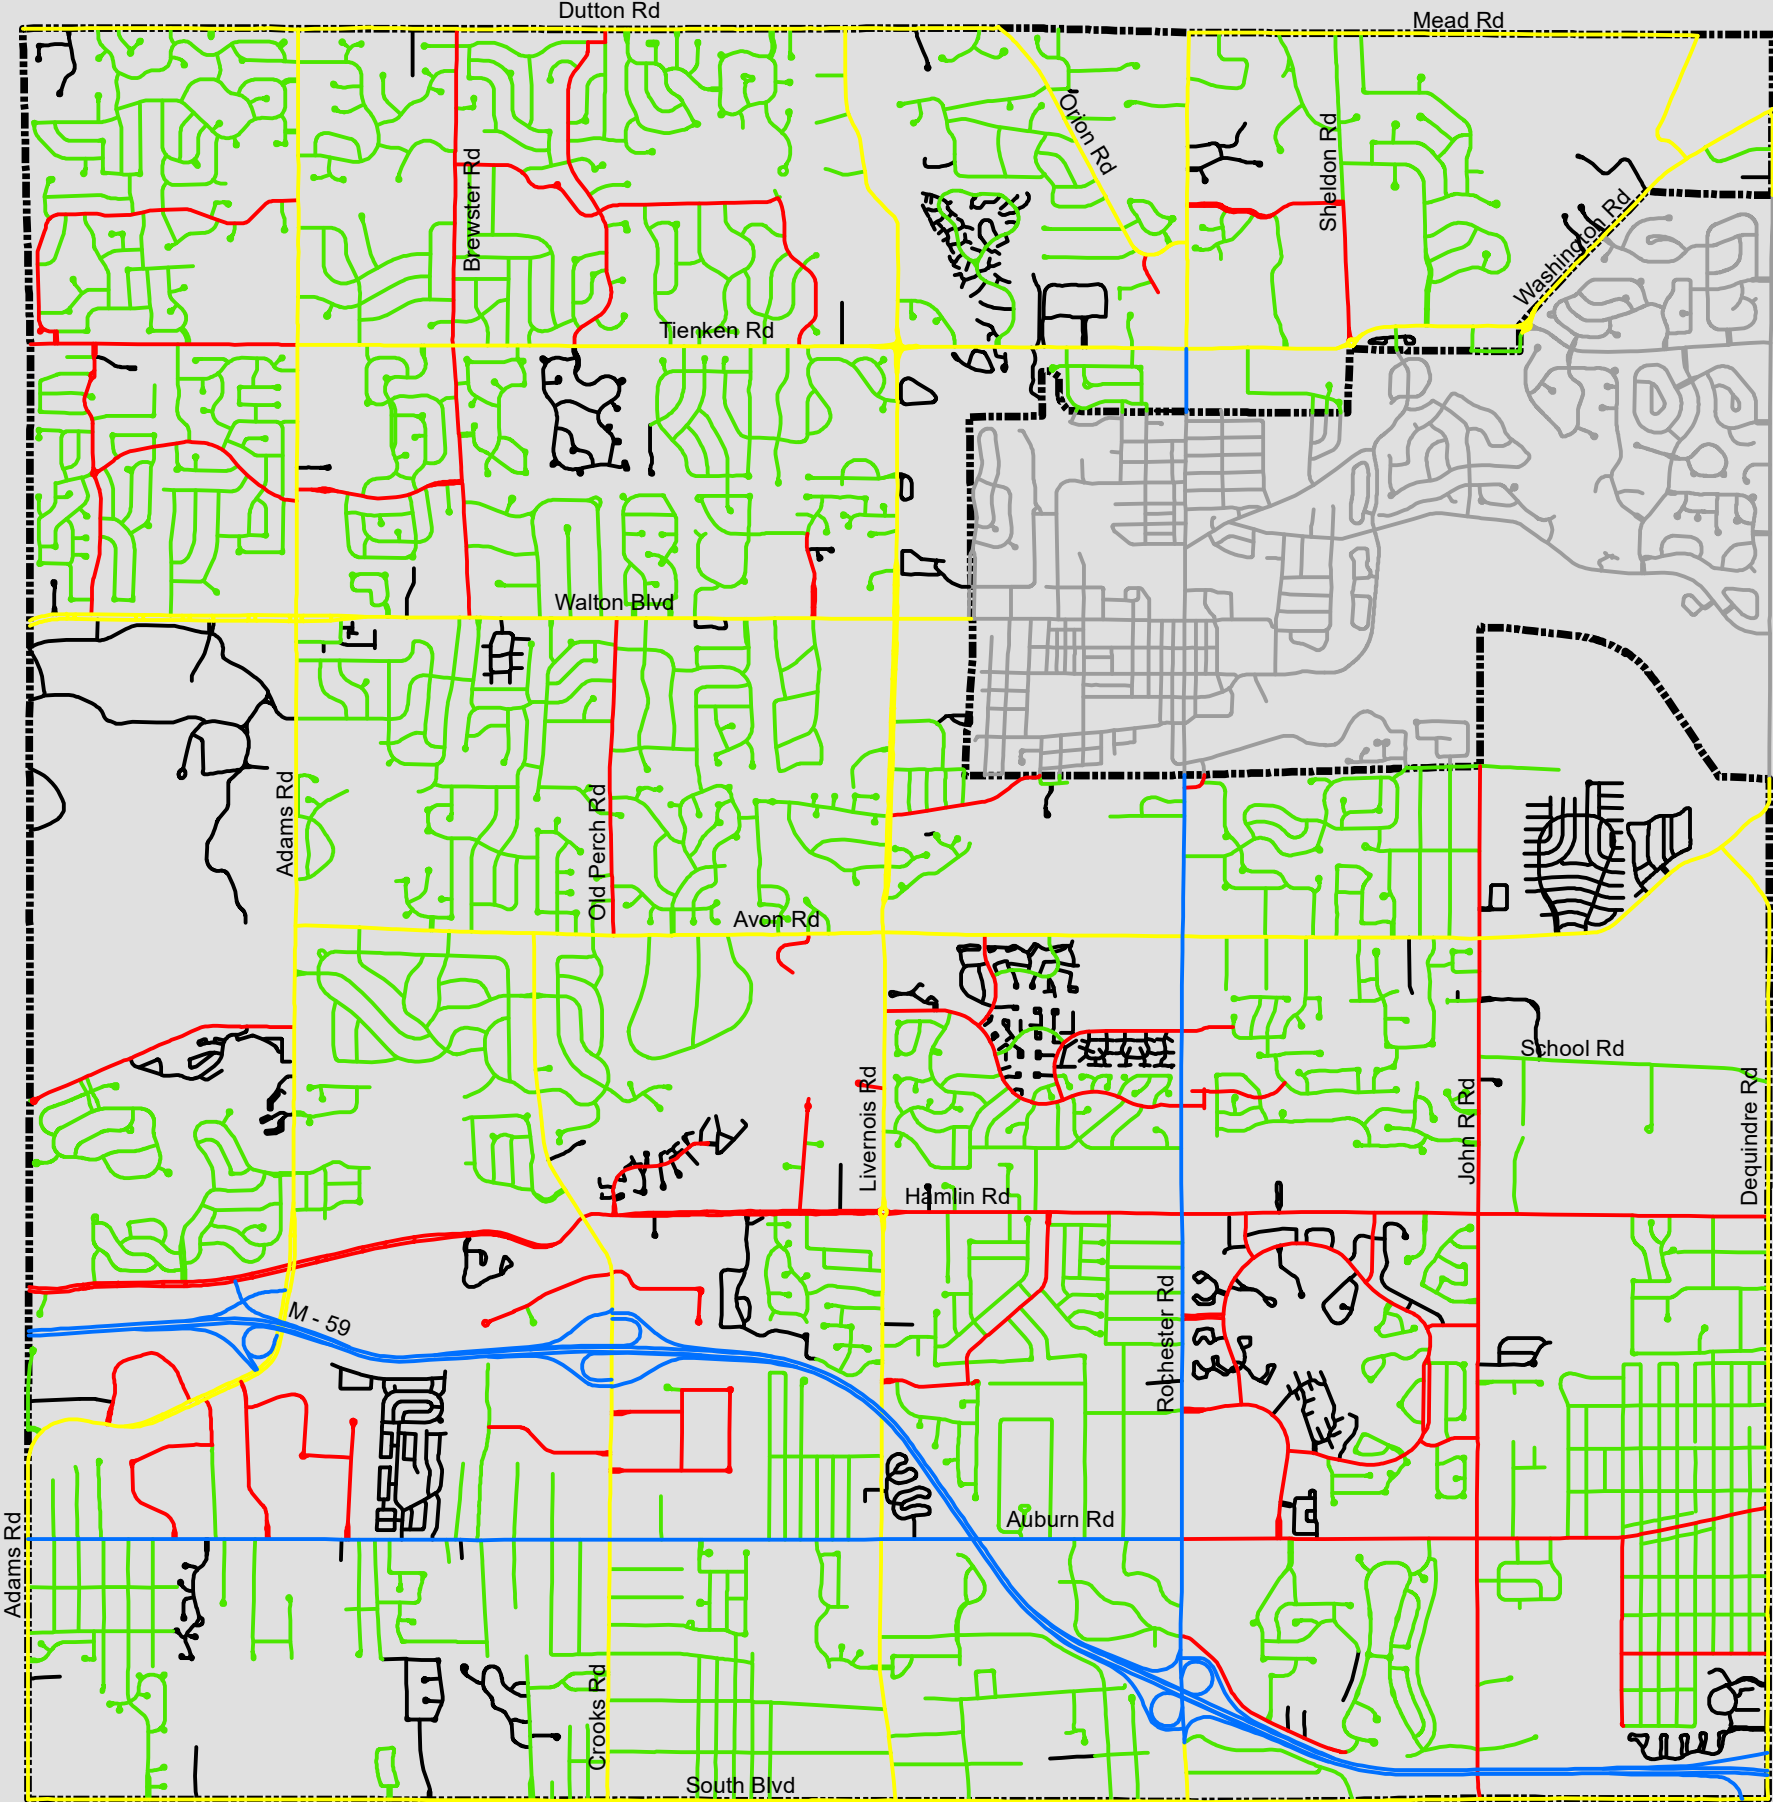

Street Jurisdiction

Legend

-  City Local
-  City Major
-  County
-  Private
-  State
-  City of Rochester
-  City Boundary

Map Published by MIS Department
Date: 12/20/2018

Data maintained by
DPS/Transportation
Updated: 12/20/2018

Although the information provided by this map is believed to be reliable, its accuracy is not warranted in any way. The City of Rochester Hills assumes no liability for any claims arising from the use of this map.