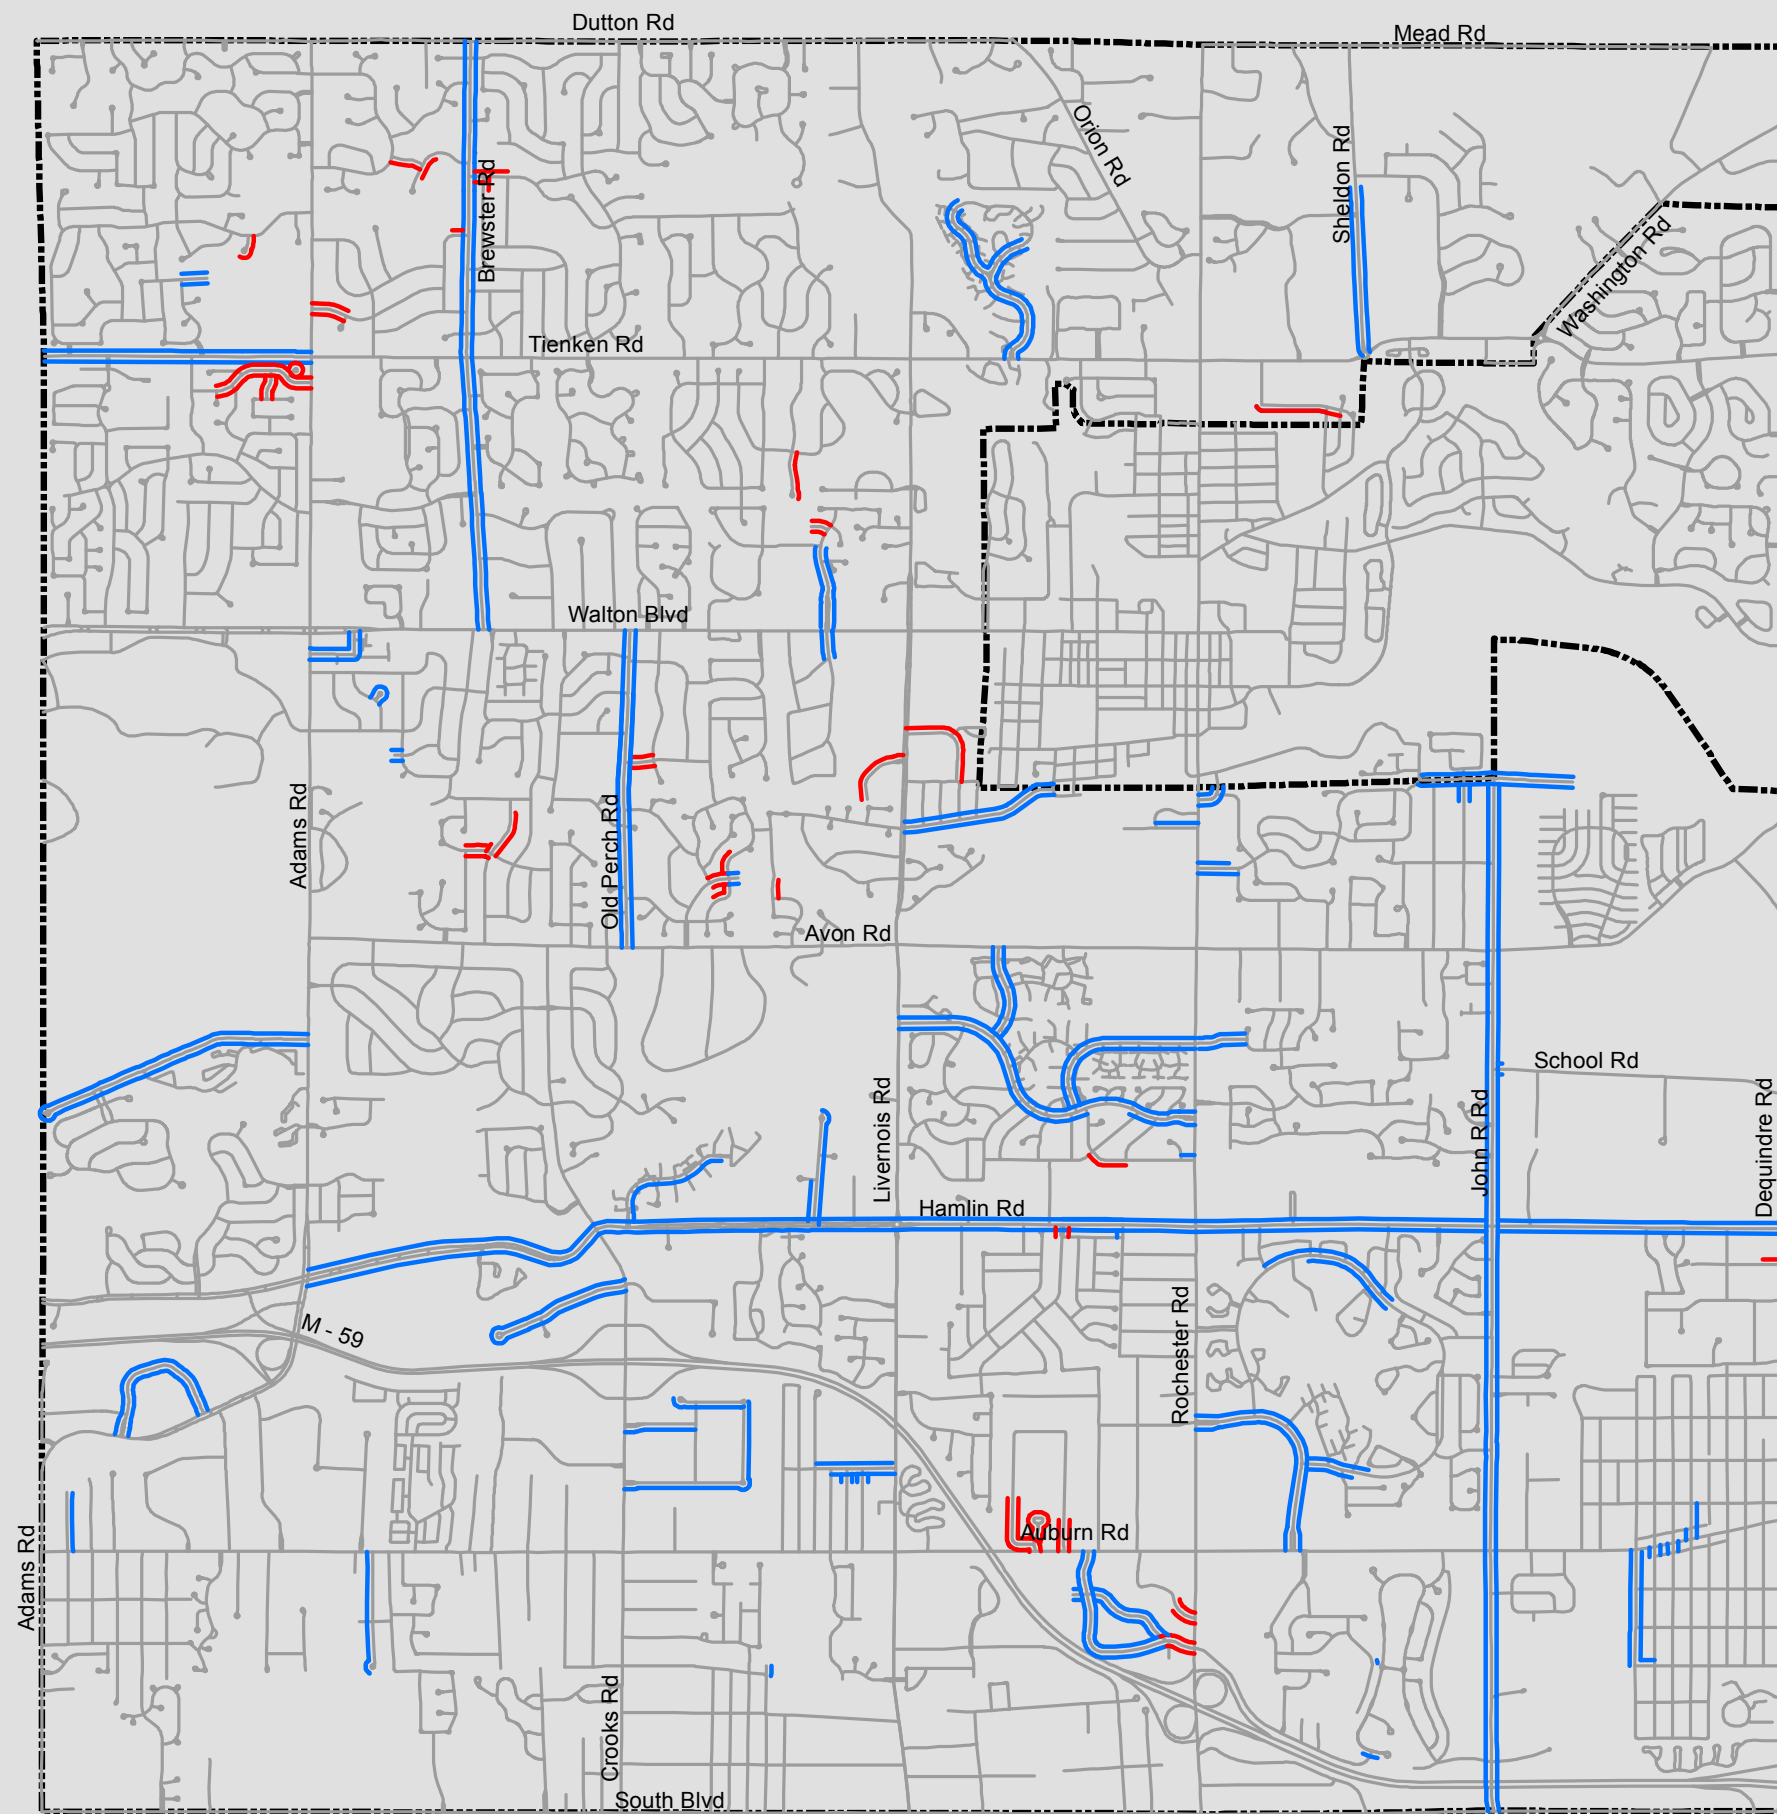

Parking Traffic Control Orders

- No Parking At Any Time
- Time Restrictive
- City Boundary

Published by MIS Department
01/17/12

Data maintained by
Department of Public Service

Although the information provided by this map is believed to be reliable, its accuracy is not warranted in any way. The City of Rochester Hills assumes no liability for any claims arising from the use of this map.