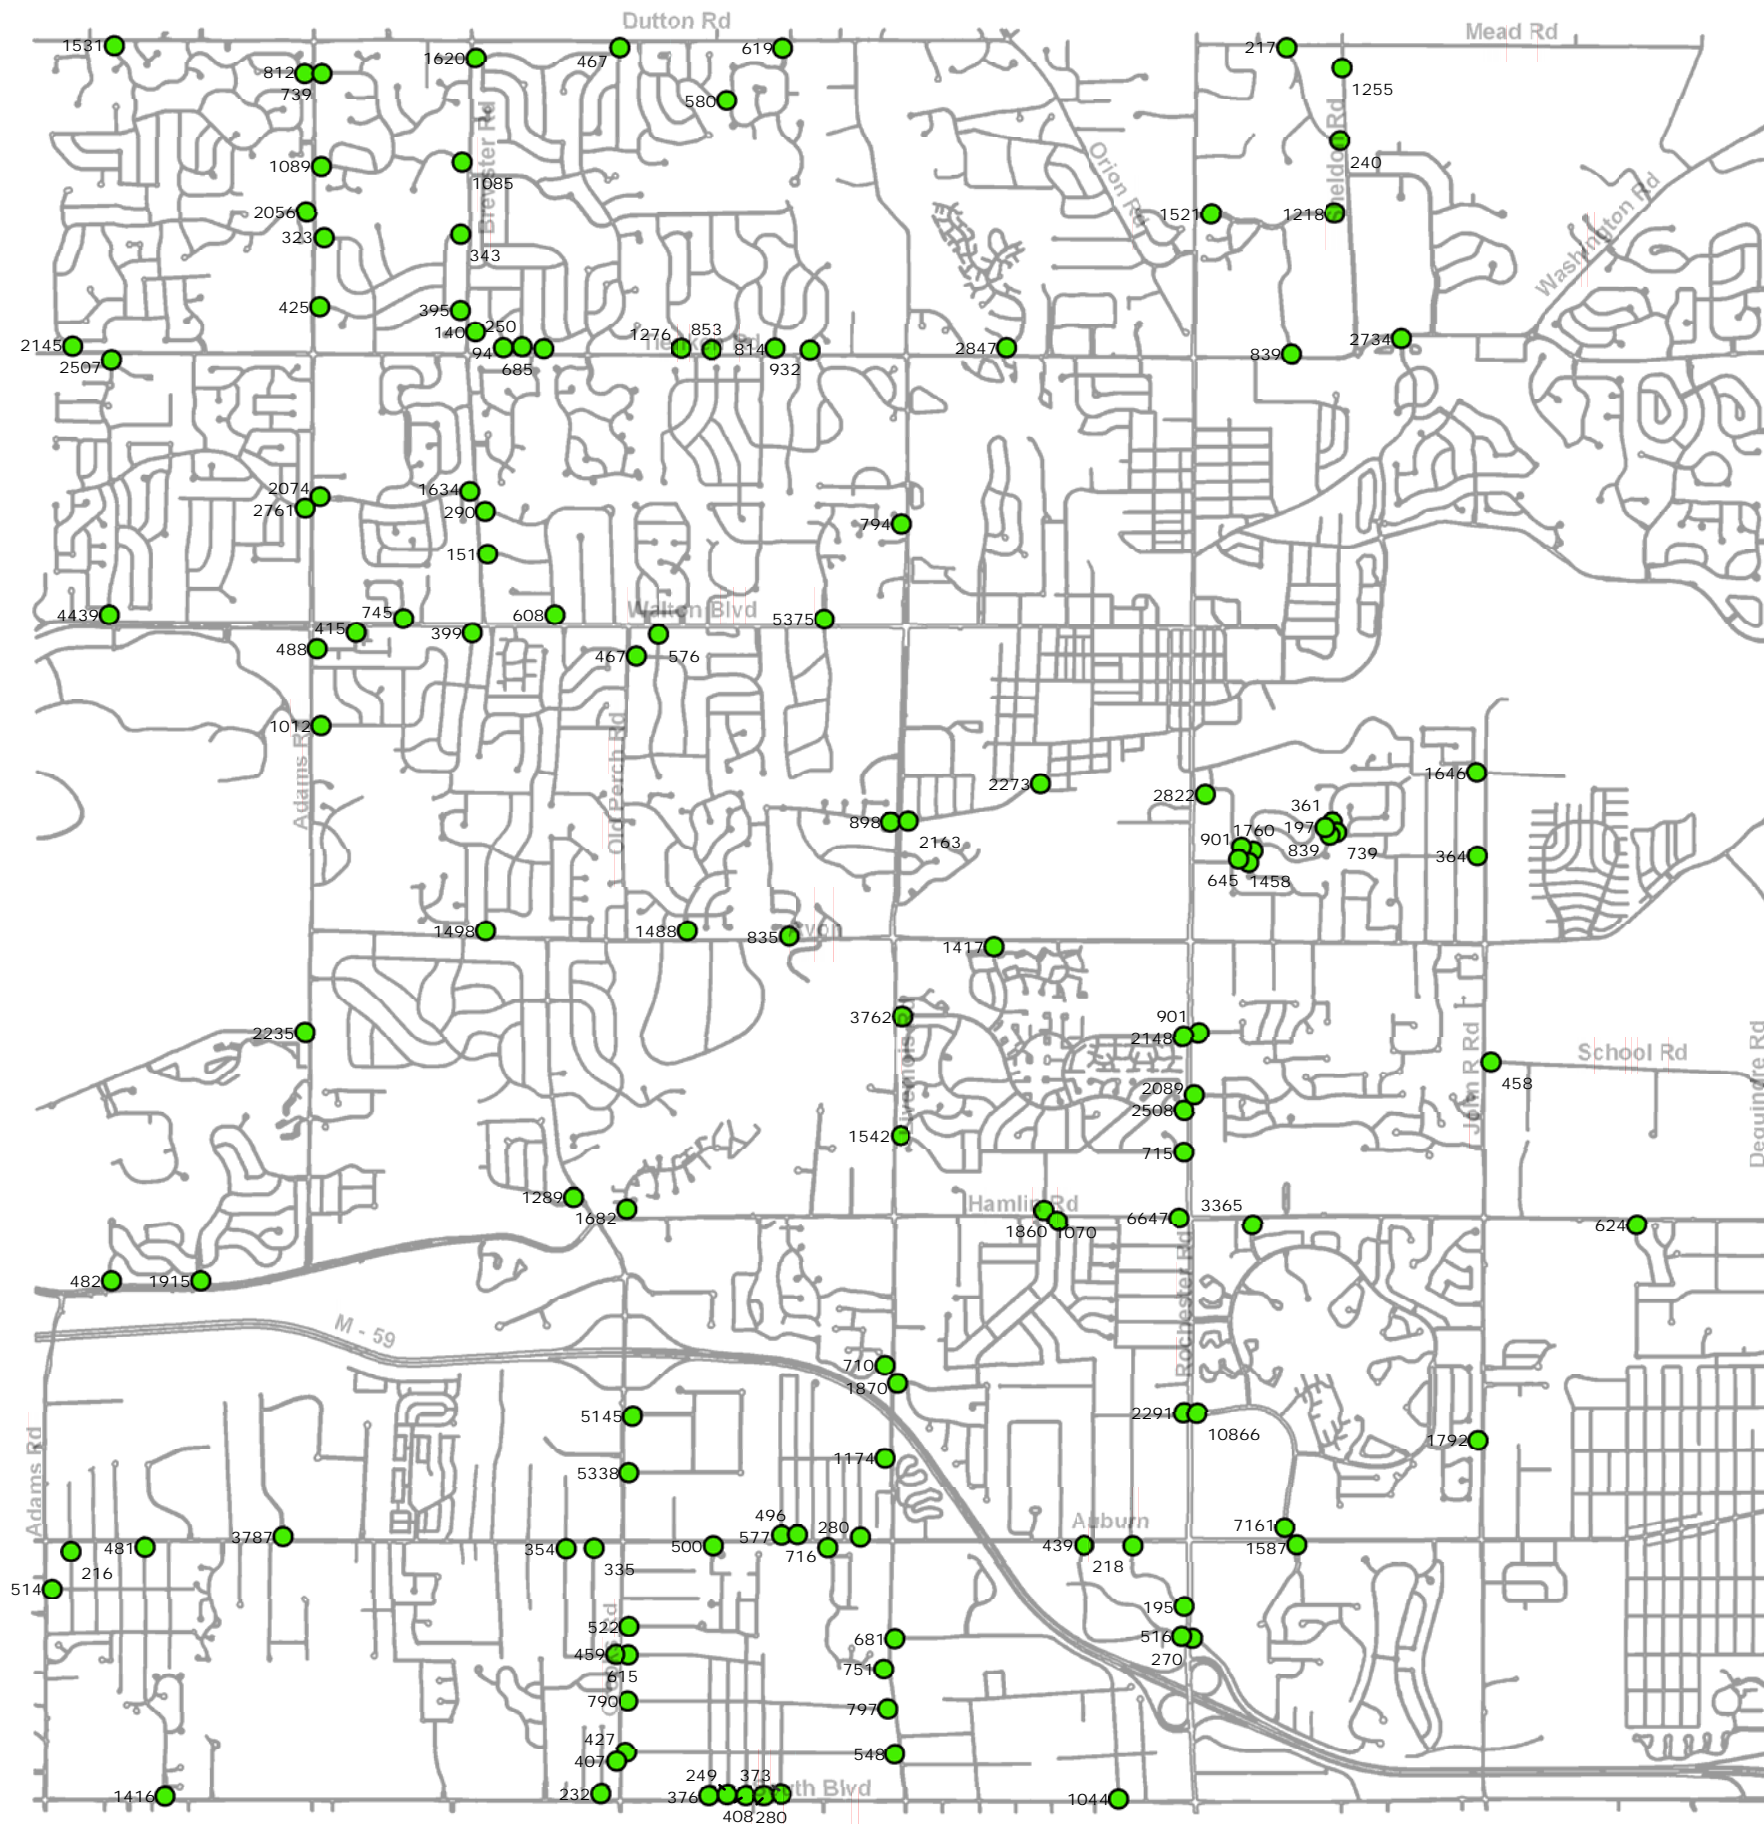

# 2004 Traffic Volume Map for Local Streets

**Legend**

- Traffic Counters
- RoadEdge

0000 24 Hour Average Daily Traffic (ADT)