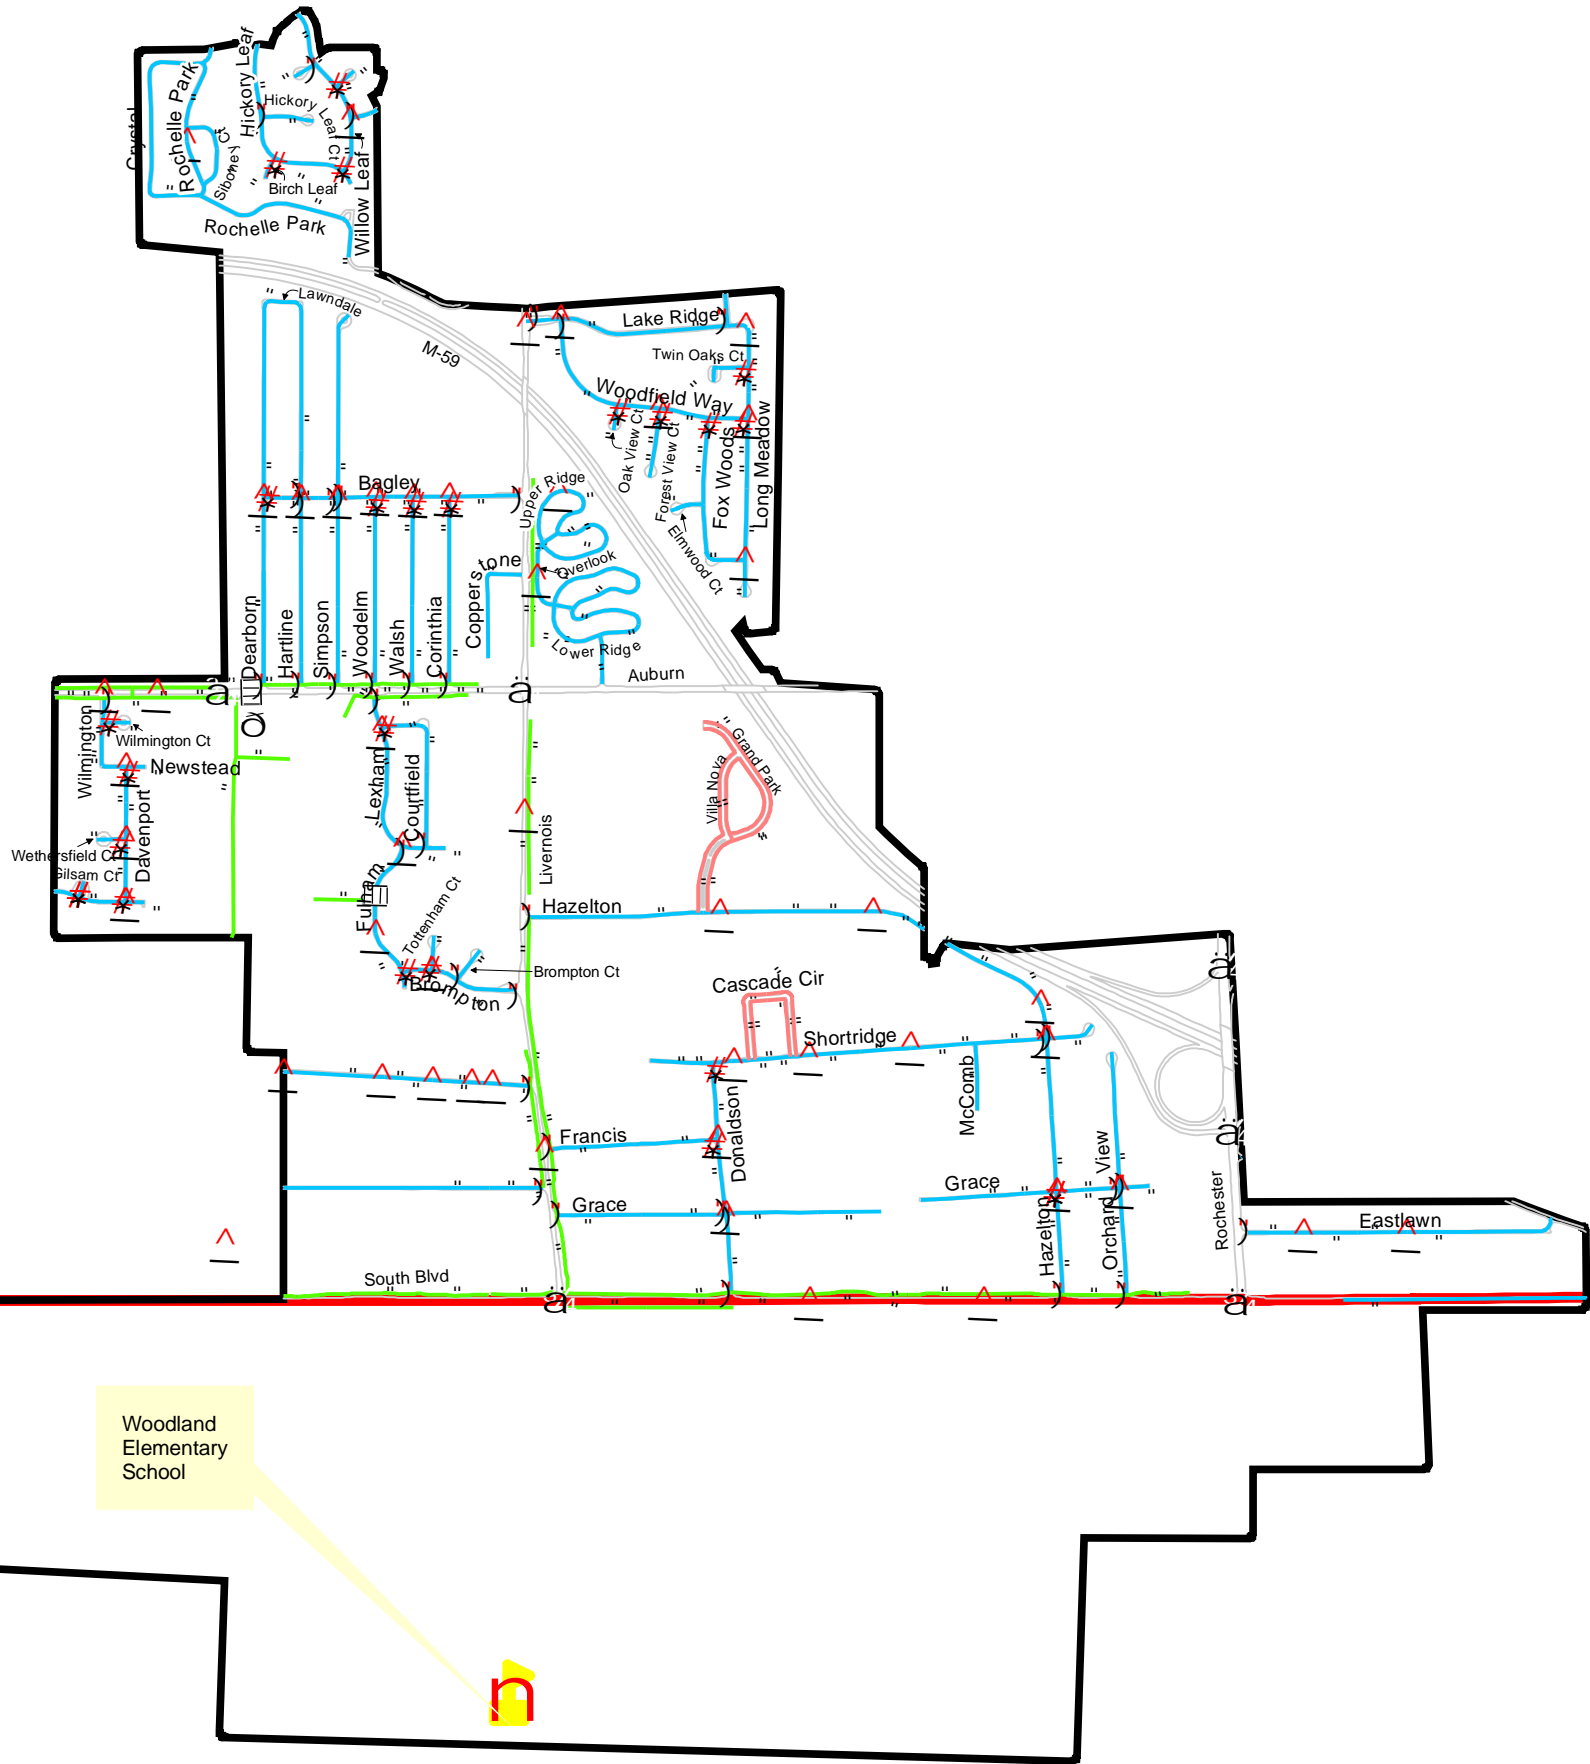

Woodland Elementary School

AVONDALE COMMUNITY SCHOOLS, IN ESTABLISHING ELIGIBILITY FOR TRANSPORTATION COMPLIES WITH THE STATE ATTORNEY'S RULING, WHICH MAY FOLLOW A DIFFERENT ROUTE THAN INDICATED.

NOTE TO PARENTS:
 This map is provided to help you and your child determine the best way to walk to and from school and the bus stop. We suggest you review the map and travel route with your child, answering any questions and noting walkways, traffic control features, crossing guards, etc.
 Prepared by the City of Rochester Hills Department of Public Services.
 September of 2003

Location Map

0 500 1,000
 Feet

Legend

- Woodland Elementary
- Bus Stops
- Crossing Guard
- Traffic Signals
- Stop Signs
- Yield Signs
- Crosswalks
- Sidewalks
- Pathway
- No existing Sidewalk or Pathway
- School Sidewalk Recommended
- Road Edges
- City Boundary

Woodland Elementary School