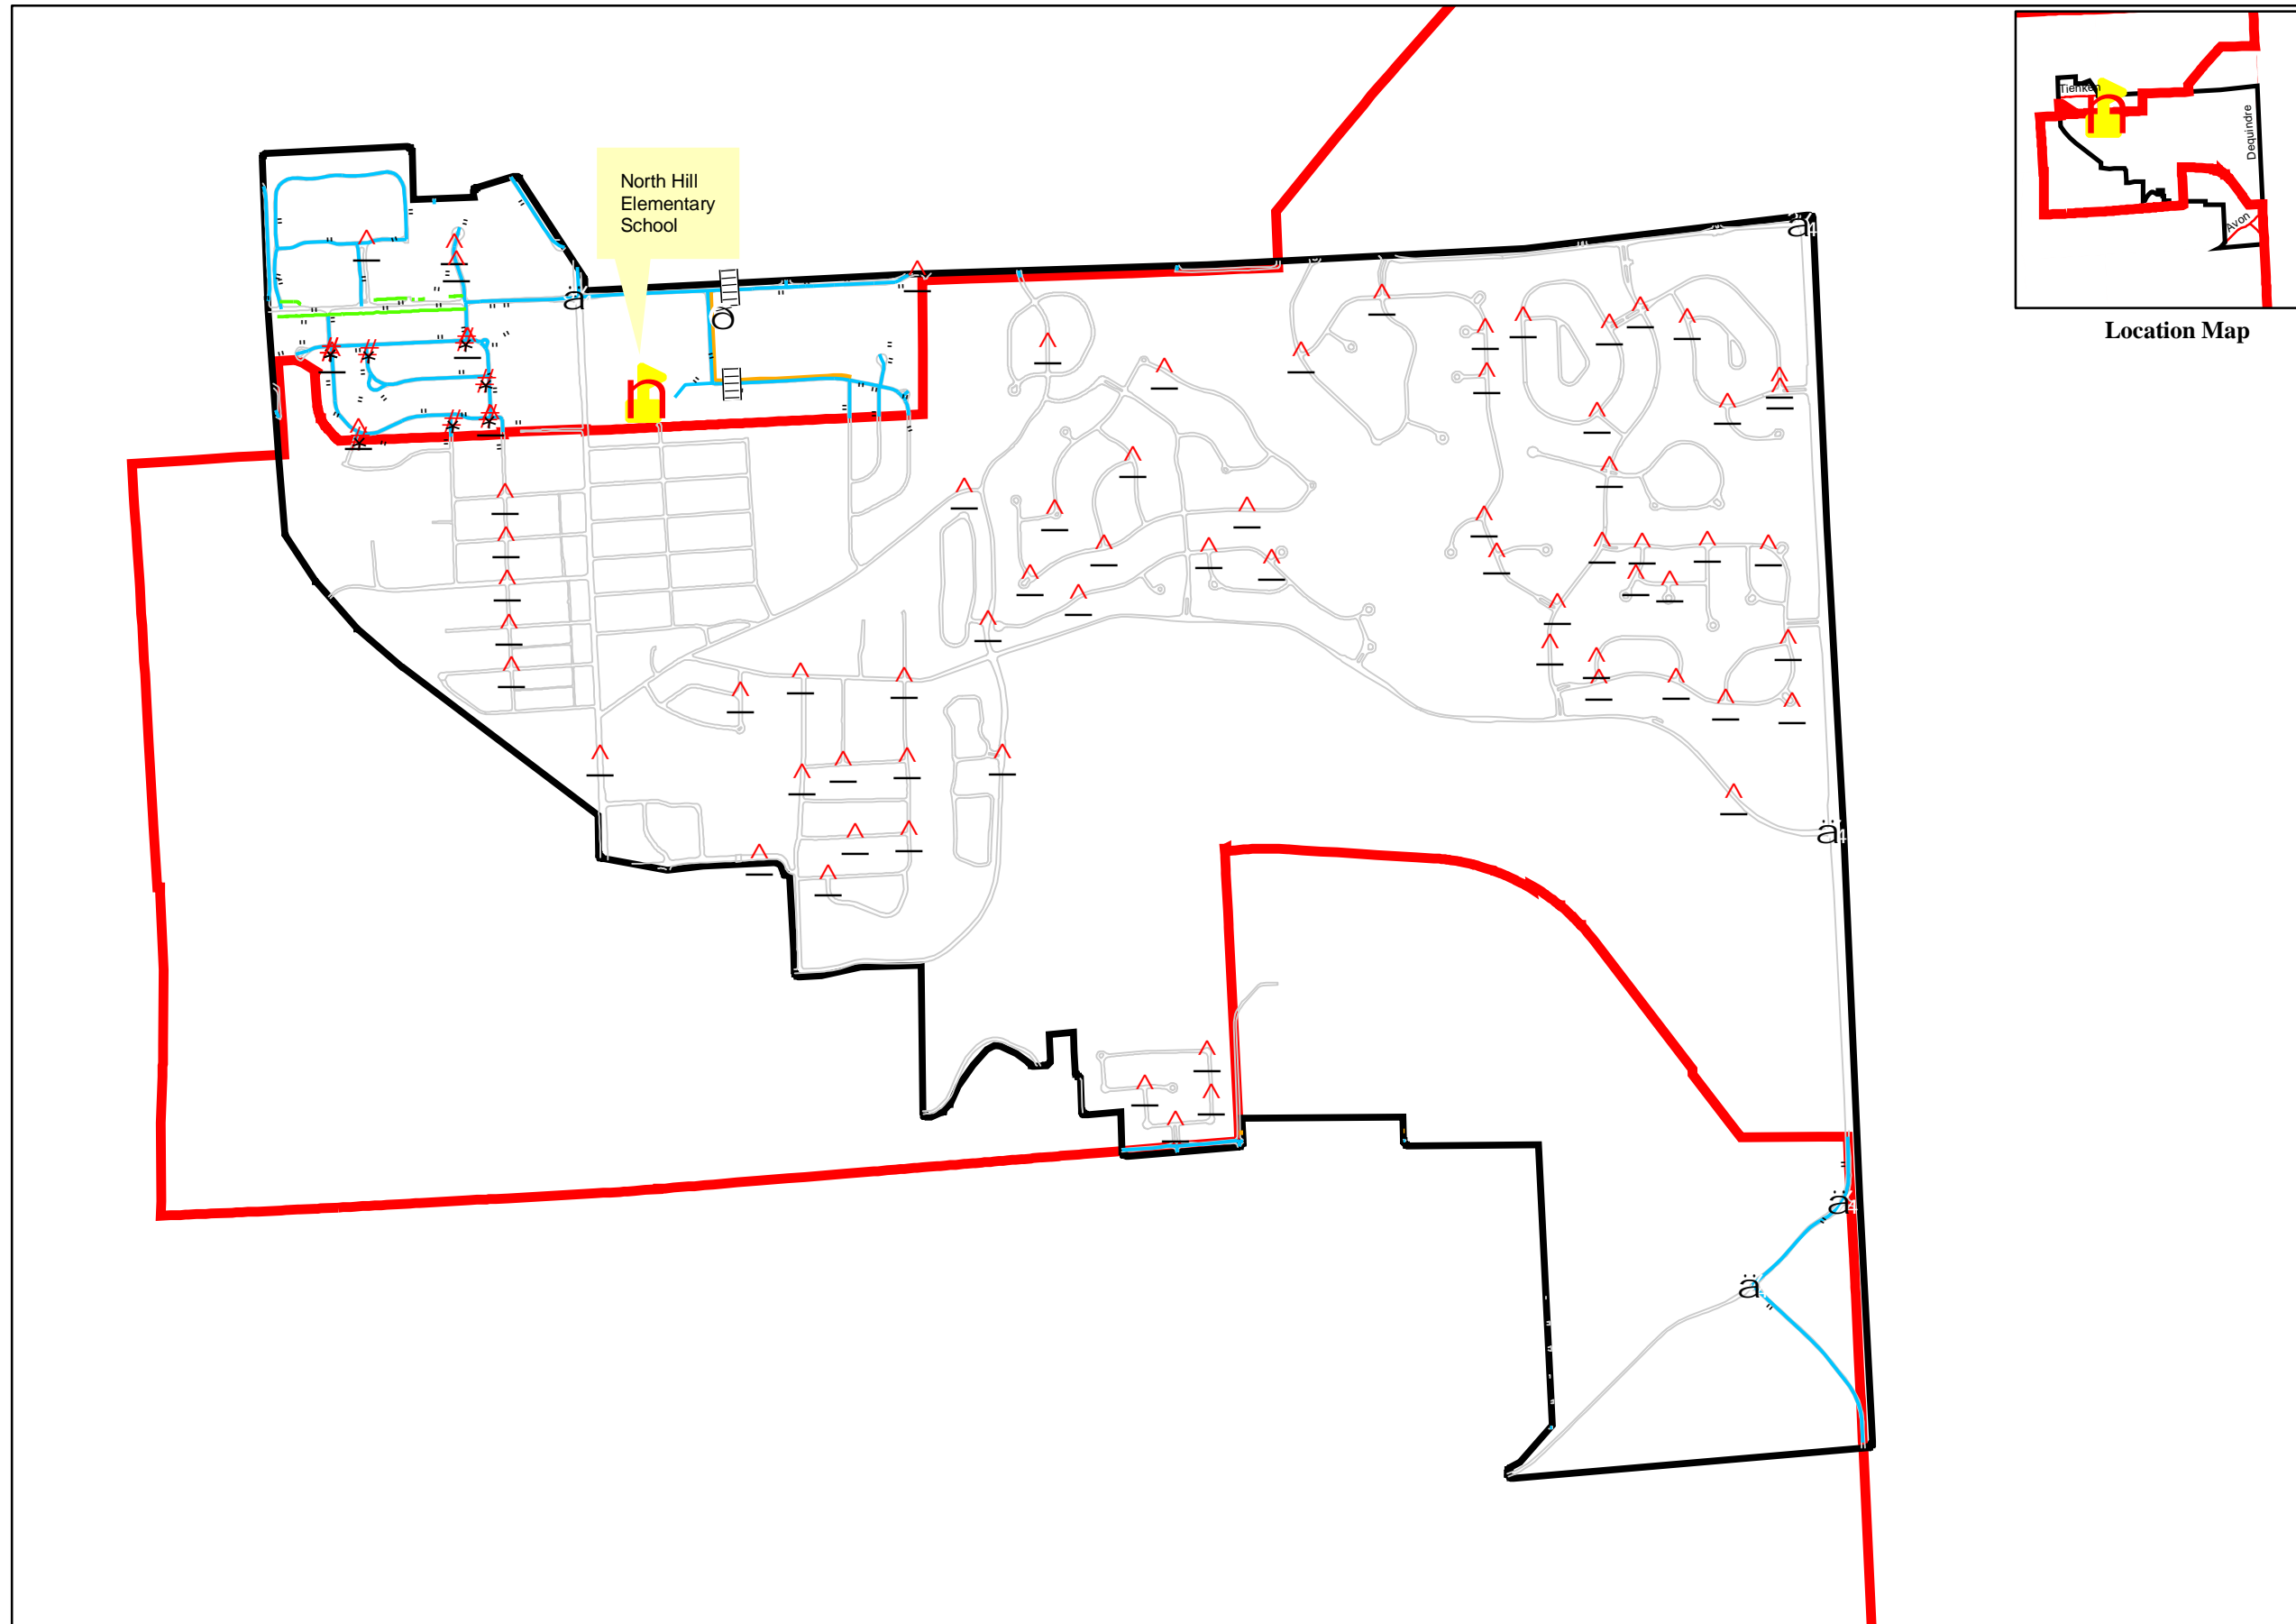

North Hill Elementary School

Location Map

ROCHESTER COMMUNITY SCHOOLS, IN ESTABLISHING ELIGIBILITY FOR TRANSPORTATION COMPLIES WITH THE STATE ATTORNEY'S RULING, WHICH MAY FOLLOW A DIFFERENT ROUTE THAN INDICATED.

NOTE TO PARENTS:
 This map is provided to help you and your child determine the best way to walk to and from school and the bus stop. We suggest you review the map and travel route with your child, answering any questions and noting walkways, traffic control features, crossing guards, etc.
 Prepared by the City of Rochester Hills Department of Public Services.
 September of 2003

Legend

- North Hill Elementary School
- Bus Stops
- Crossing Guard
- Traffic Signals
- Yield Signs
- Crosswalks
- Sidewalks
- Pathway
- Centerlines
- School Sidewalk Recommended
- Road Edges
- City Boundary