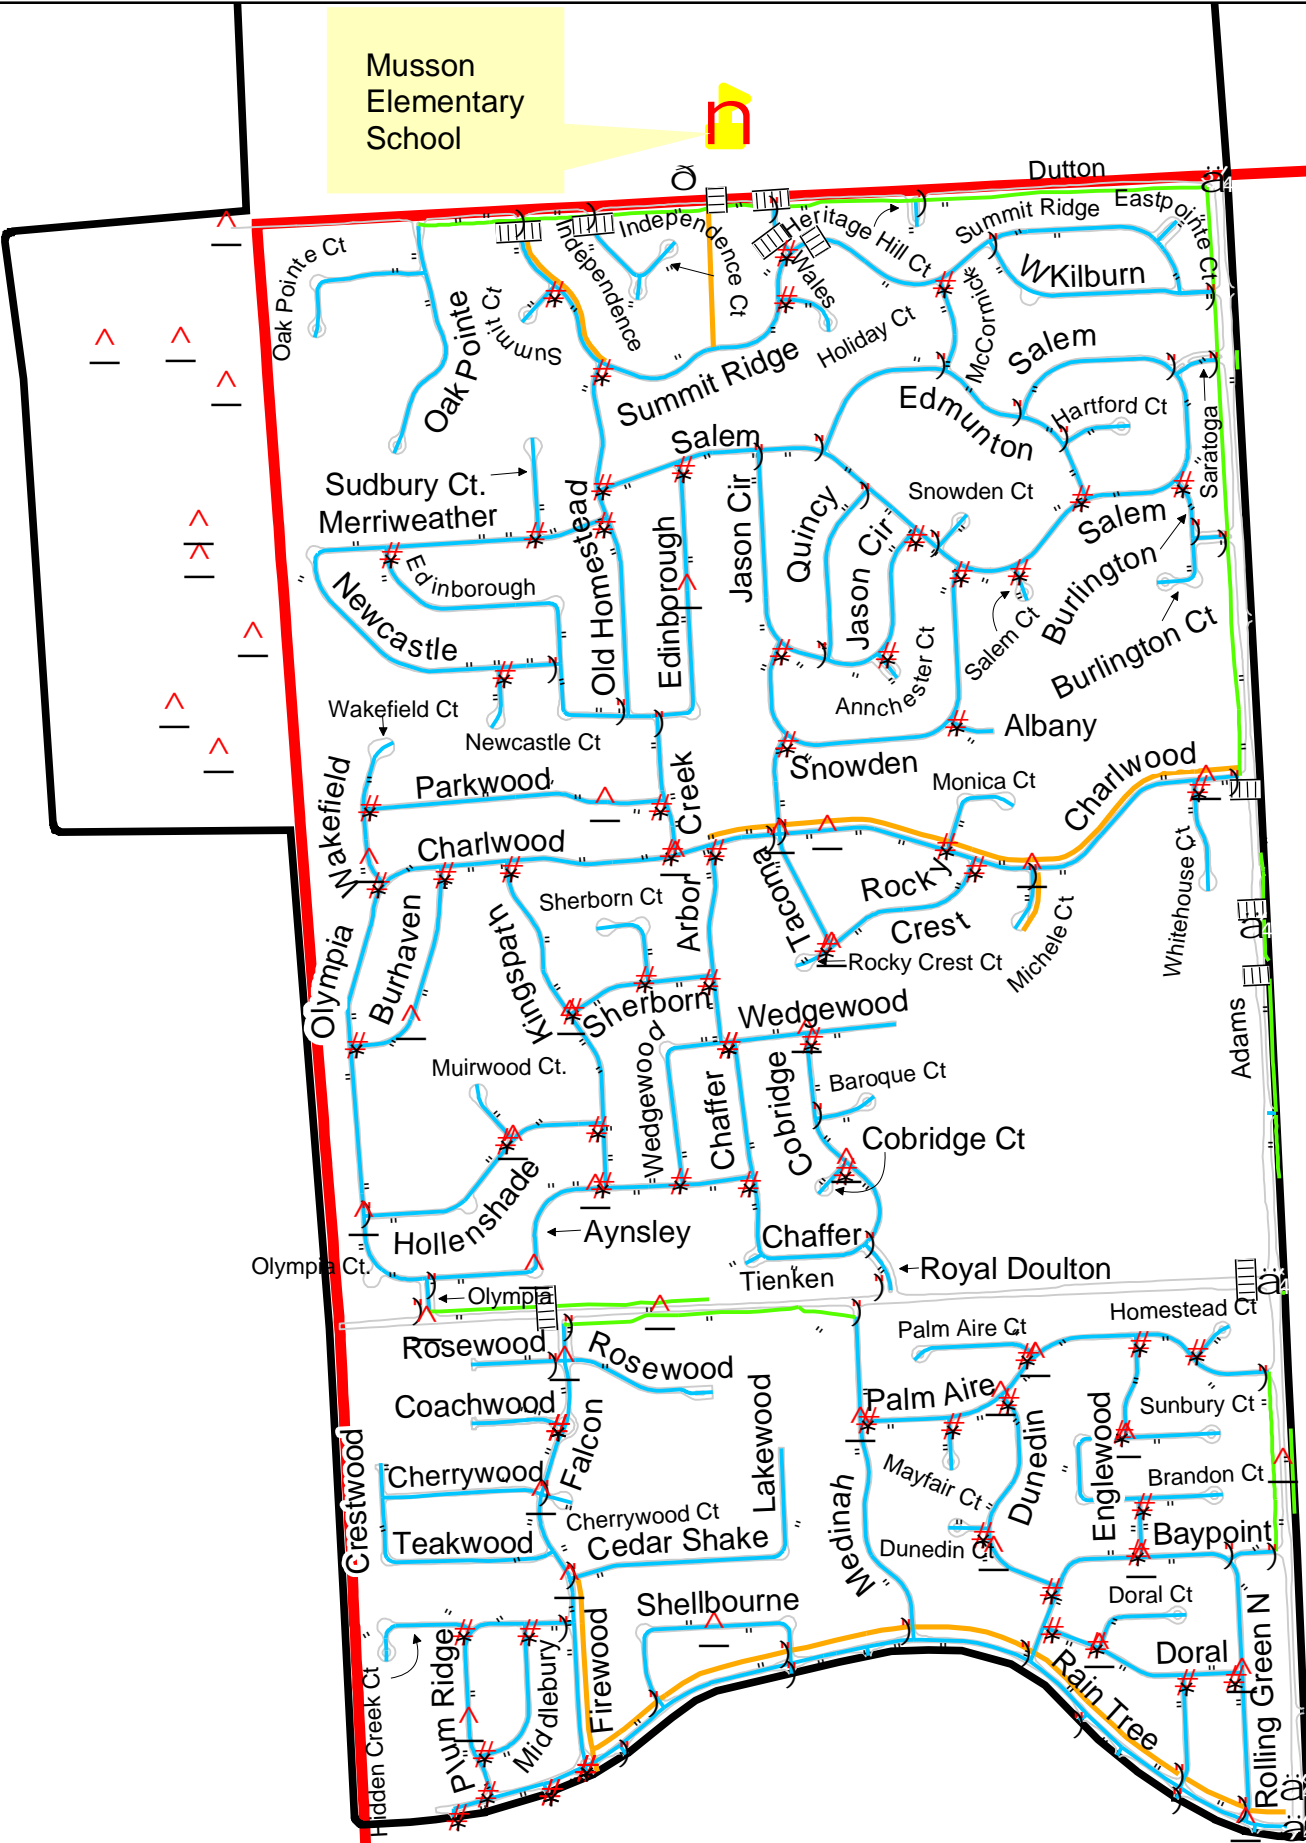

Musson Elementary School

Musson Elementary School

Location Map

ROCHESTER COMMUNITY SCHOOLS, IN ESTABLISHING ELIGIBILITY FOR TRANSPORTATION COMPLIES WITH THE STATE ATTORNEY'S RULING, WHICH MAY FOLLOW A DIFFERENT ROUTE THAN INDICATED.

NOTE TO PARENTS:
 This map is provided to help you and your child determine the best way to walk to and from school and the bus stop. We suggest you review the map and travel route with your child, answering any questions and noting walkways, traffic control features, crossing guards, etc.
 Prepared by the City of Rochester Hills Department of Public Services.
 September of 2003

Legend

- Musson Elementary School
- Bus Stops
- Crossing Guard
- Traffic Signals
- Stop Signs
- Yield Signs
- Crosswalks
- Sidewalks
- Pathway
- Centerlines
- School Sidewalk Recommended
- Road Edges
- City Boundary