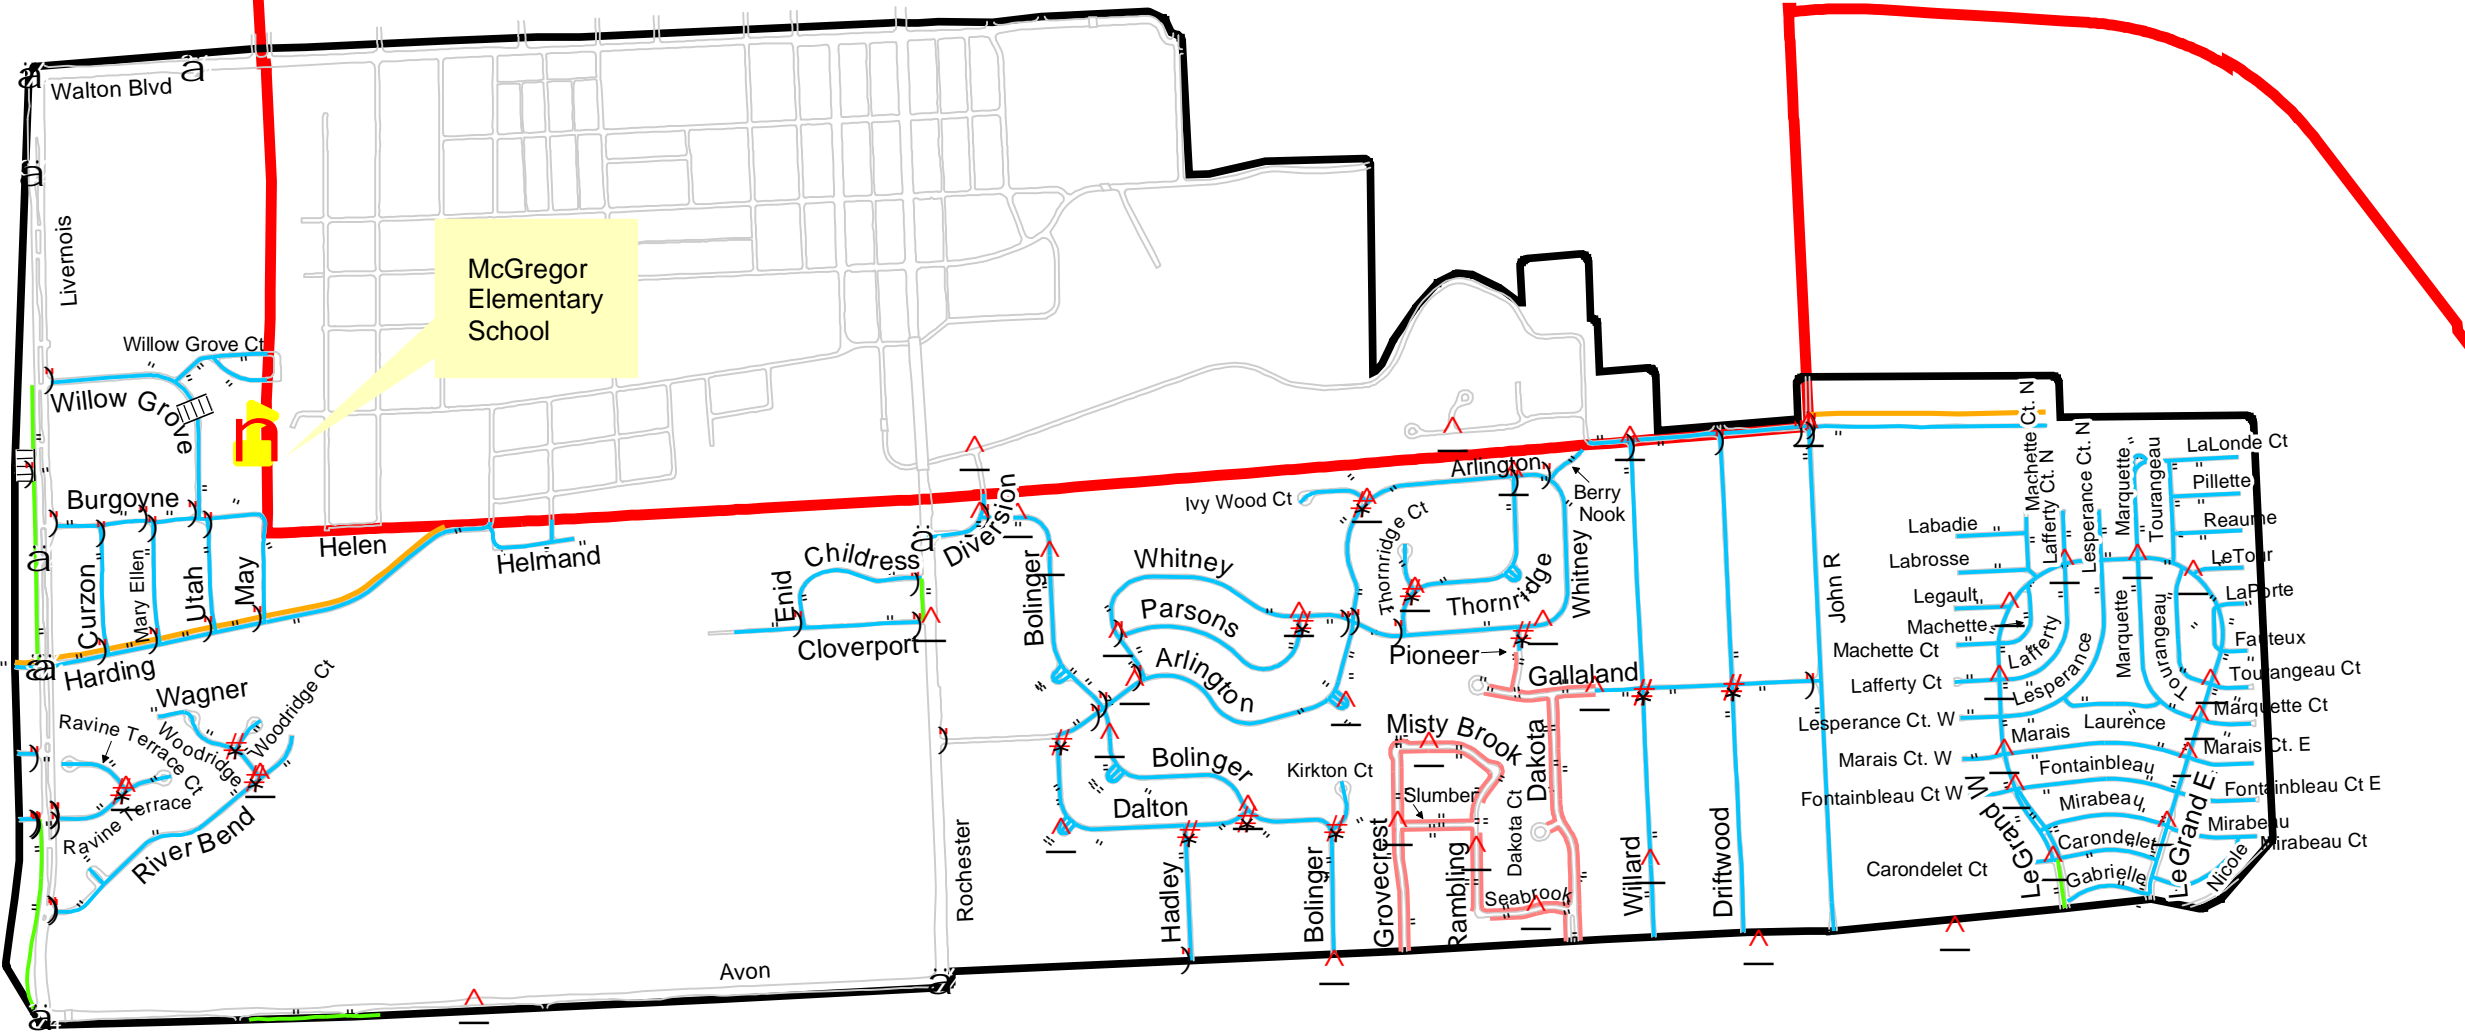

# McGregor Elementary School

Location Map

ROCHESTER COMMUNITY SCHOOLS, IN ESTABLISHING ELIGIBILITY FOR TRANSPORTATION COMPLIES WITH THE STATE ATTORNEY'S RULING, WHICH MAY FOLLOW A DIFFERENT ROUTE THAN INDICATED.

**NOTE TO PARENTS:**  
 This map is provided to help you and your child determine the best way to walk to and from school and the bus stop. We suggest you review the map and travel route with your child, answering any questions and noting walkways, traffic control features, crossing guards, etc.  
 Prepared by the City of Rochester Hills Department of Public Services.  
 September of 2003

**Legend**

- Bus Stops
- Crossing Guard
- Traffic Signals
- Stop Signs
- Yield Signs
- Crosswalks
- Sidewalks
- Pathway
- Centerlines
- School Sidewalk Recommended
- Road Edges
- City Boundary

**NAME**

- McGregor Elementary School