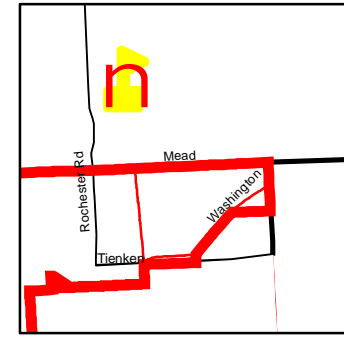

Hugger Elementary School

ROCHESTER COMMUNITY SCHOOLS, IN ESTABLISHING ELIGIBILITY FOR TRANSPORTATION COMPLIES WITH THE STATE ATTORNEY'S RULING, WHICH MAY FOLLOW A DIFFERENT ROUTE THAN INDICATED.

NOTE TO PARENTS:
 This map is provided to help you and your child determine the best way to walk to and from school and the bus stop. We suggest you review the map and travel route with your child, answering any questions and noting walkways, traffic control features, crossing guards, etc.
 Prepared by the City of Rochester Hills Department of Public Services.
 September of 2003

Location Map

Legend

- Hugger Elementary School
- Bus Stops
- Crossing Guard
- Traffic Signals
- Stop Signs
- Yield Signs
- Crosswalks
- Sidewalks
- Pathway
- Centerlines
- School Sidewalk Recommended
- Road Edges
- City Boundary