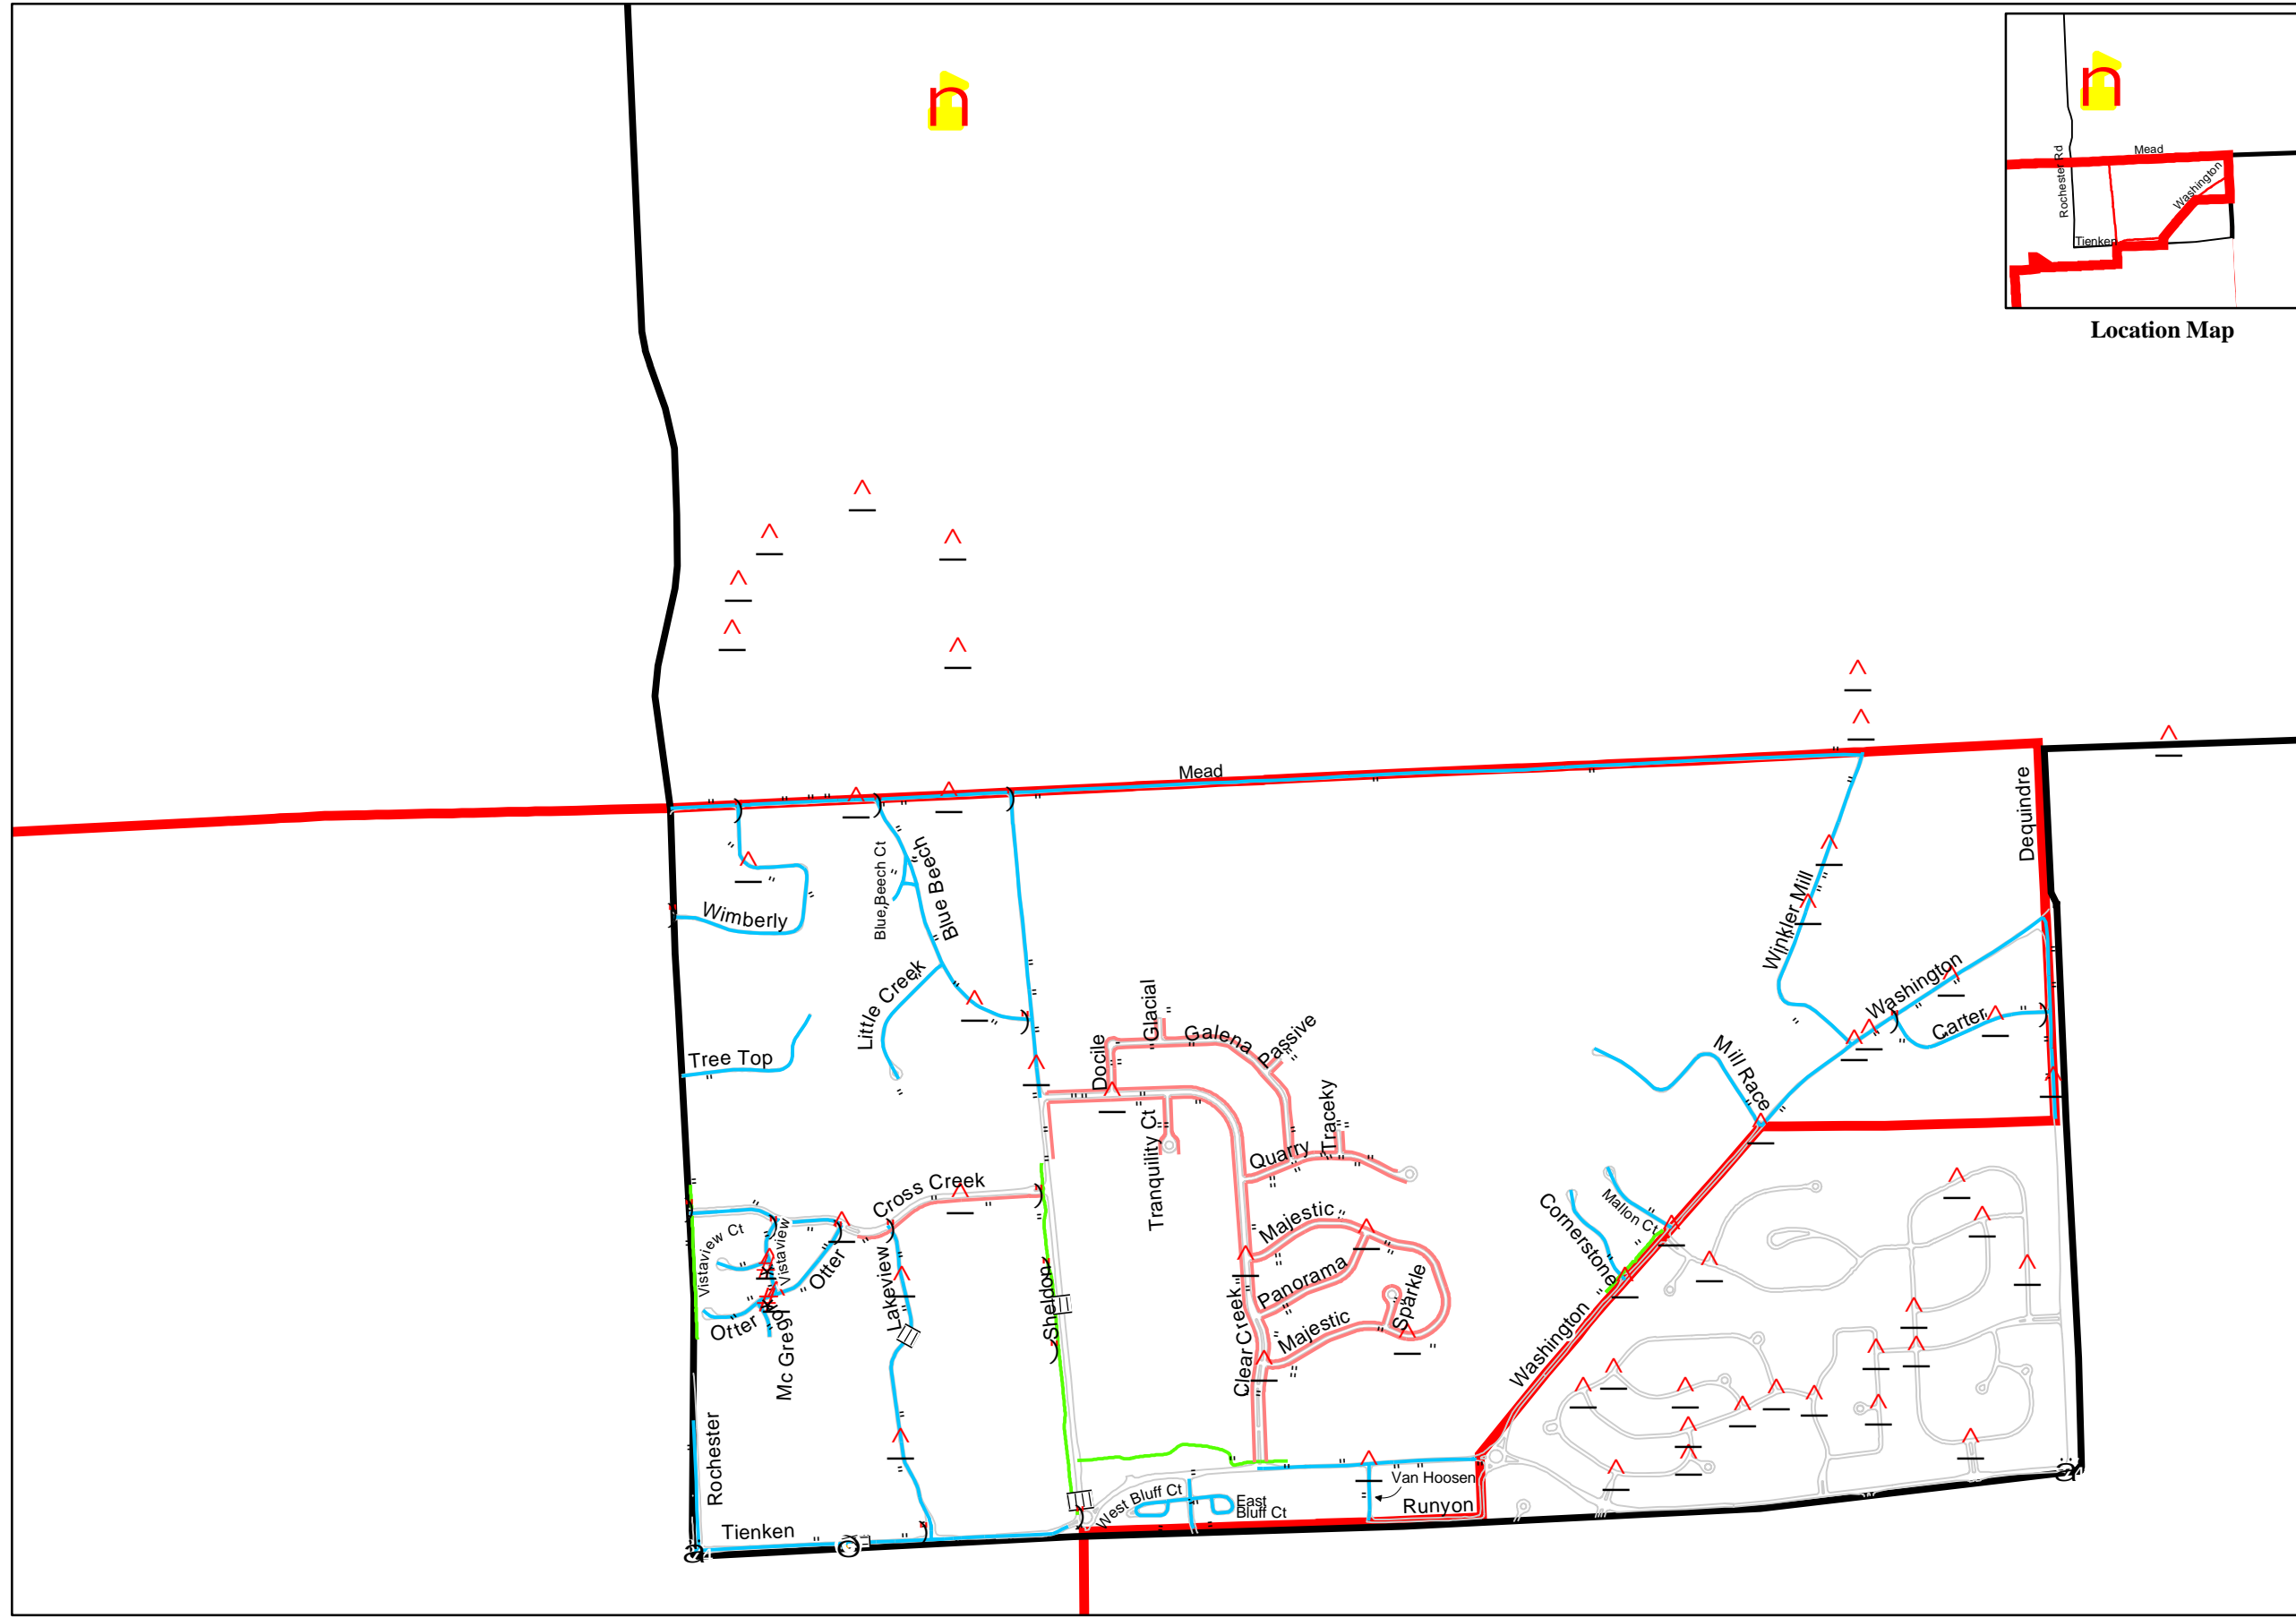

Hugger Elementary School

ROCHESTER COMMUNITY SCHOOLS, IN ESTABLISHING ELIGIBILITY FOR TRANSPORTATION COMPLIES WITH THE STATE ATTORNEY'S RULING, WHICH MAY FOLLOW A DIFFERENT ROUTE THAN INDICATED.

NOTE TO PARENTS:
 This map is provided to help you and your child determine the best way to walk to and from school and the bus stop. We suggest you review the map and travel route with your child, answering any questions and noting walkways, traffic control features, crossing guards, etc.
 Prepared by the City of Rochester Hills Department of Public Services.
 September of 2003

Location Map

Legend

- Hugger Elementary School
- Bus Stops
- Crossing Guard
- Traffic Signals
- Stop Signs
- Yield Signs
- Crosswalks
- Sidewalks
- Pathway
- Centerlines
- School Sidewalk Recommended
- Road Edges
- City Boundary