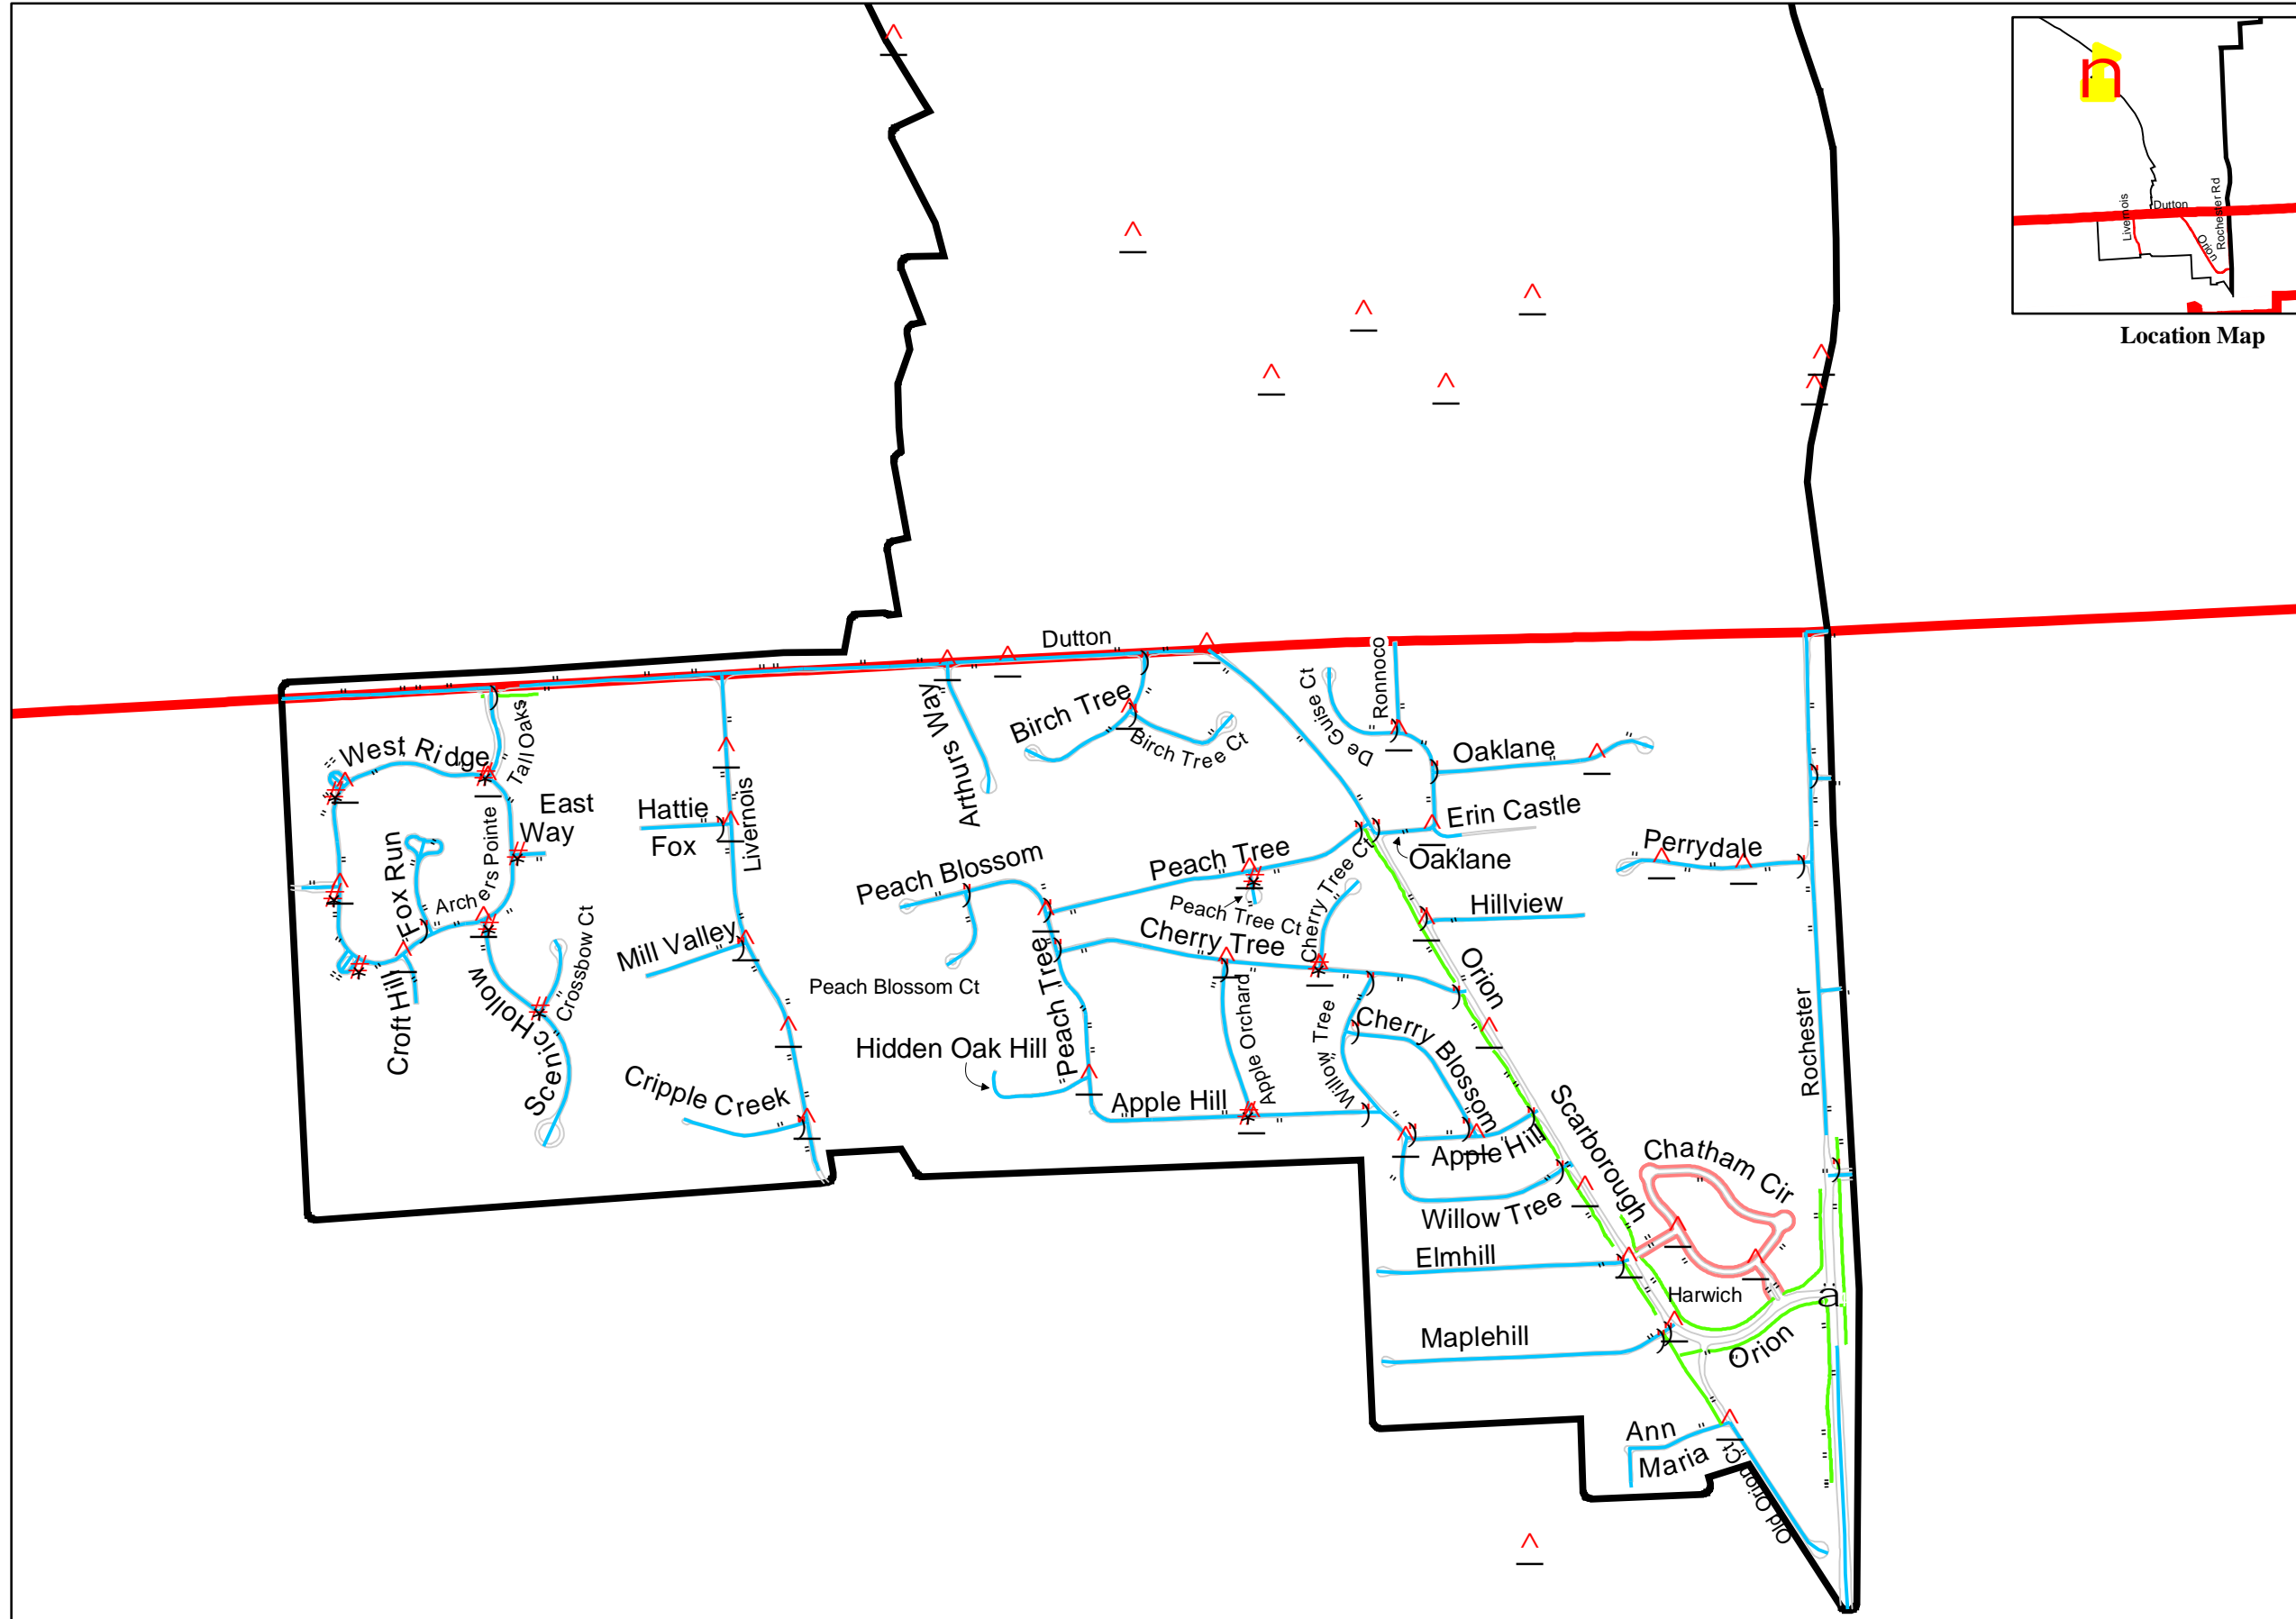

Baldwin Elementary School

Location Map

ROCHESTER COMMUNITY SCHOOLS, IN ESTABLISHING ELIGIBILITY FOR TRANSPORTATION COMPLIES WITH THE STATE ATTORNEY'S RULING, WHICH MAY FOLLOW A DIFFERENT ROUTE THAN INDICATED.

NOTE TO PARENTS:

This map is provided to help you and your child determine the best way to walk to and from school and the bus stop. We suggest you review the map and travel route with your child, answering any questions and noting walkways, traffic control features, crossing guards, etc.

Prepared by the City of Rochester Hills Department of Public Services.

September of 2003

Legend

- Baldwin Elementary School
- Bus Stops
- Crossing Guard
- Traffic Signals
- Stop Signs
- Yield Signs
- Crosswalks
- Sidewalks
- Pathway
- Centerlines
- School Sidewalk Recommended
- Road Edges
- City Boundary