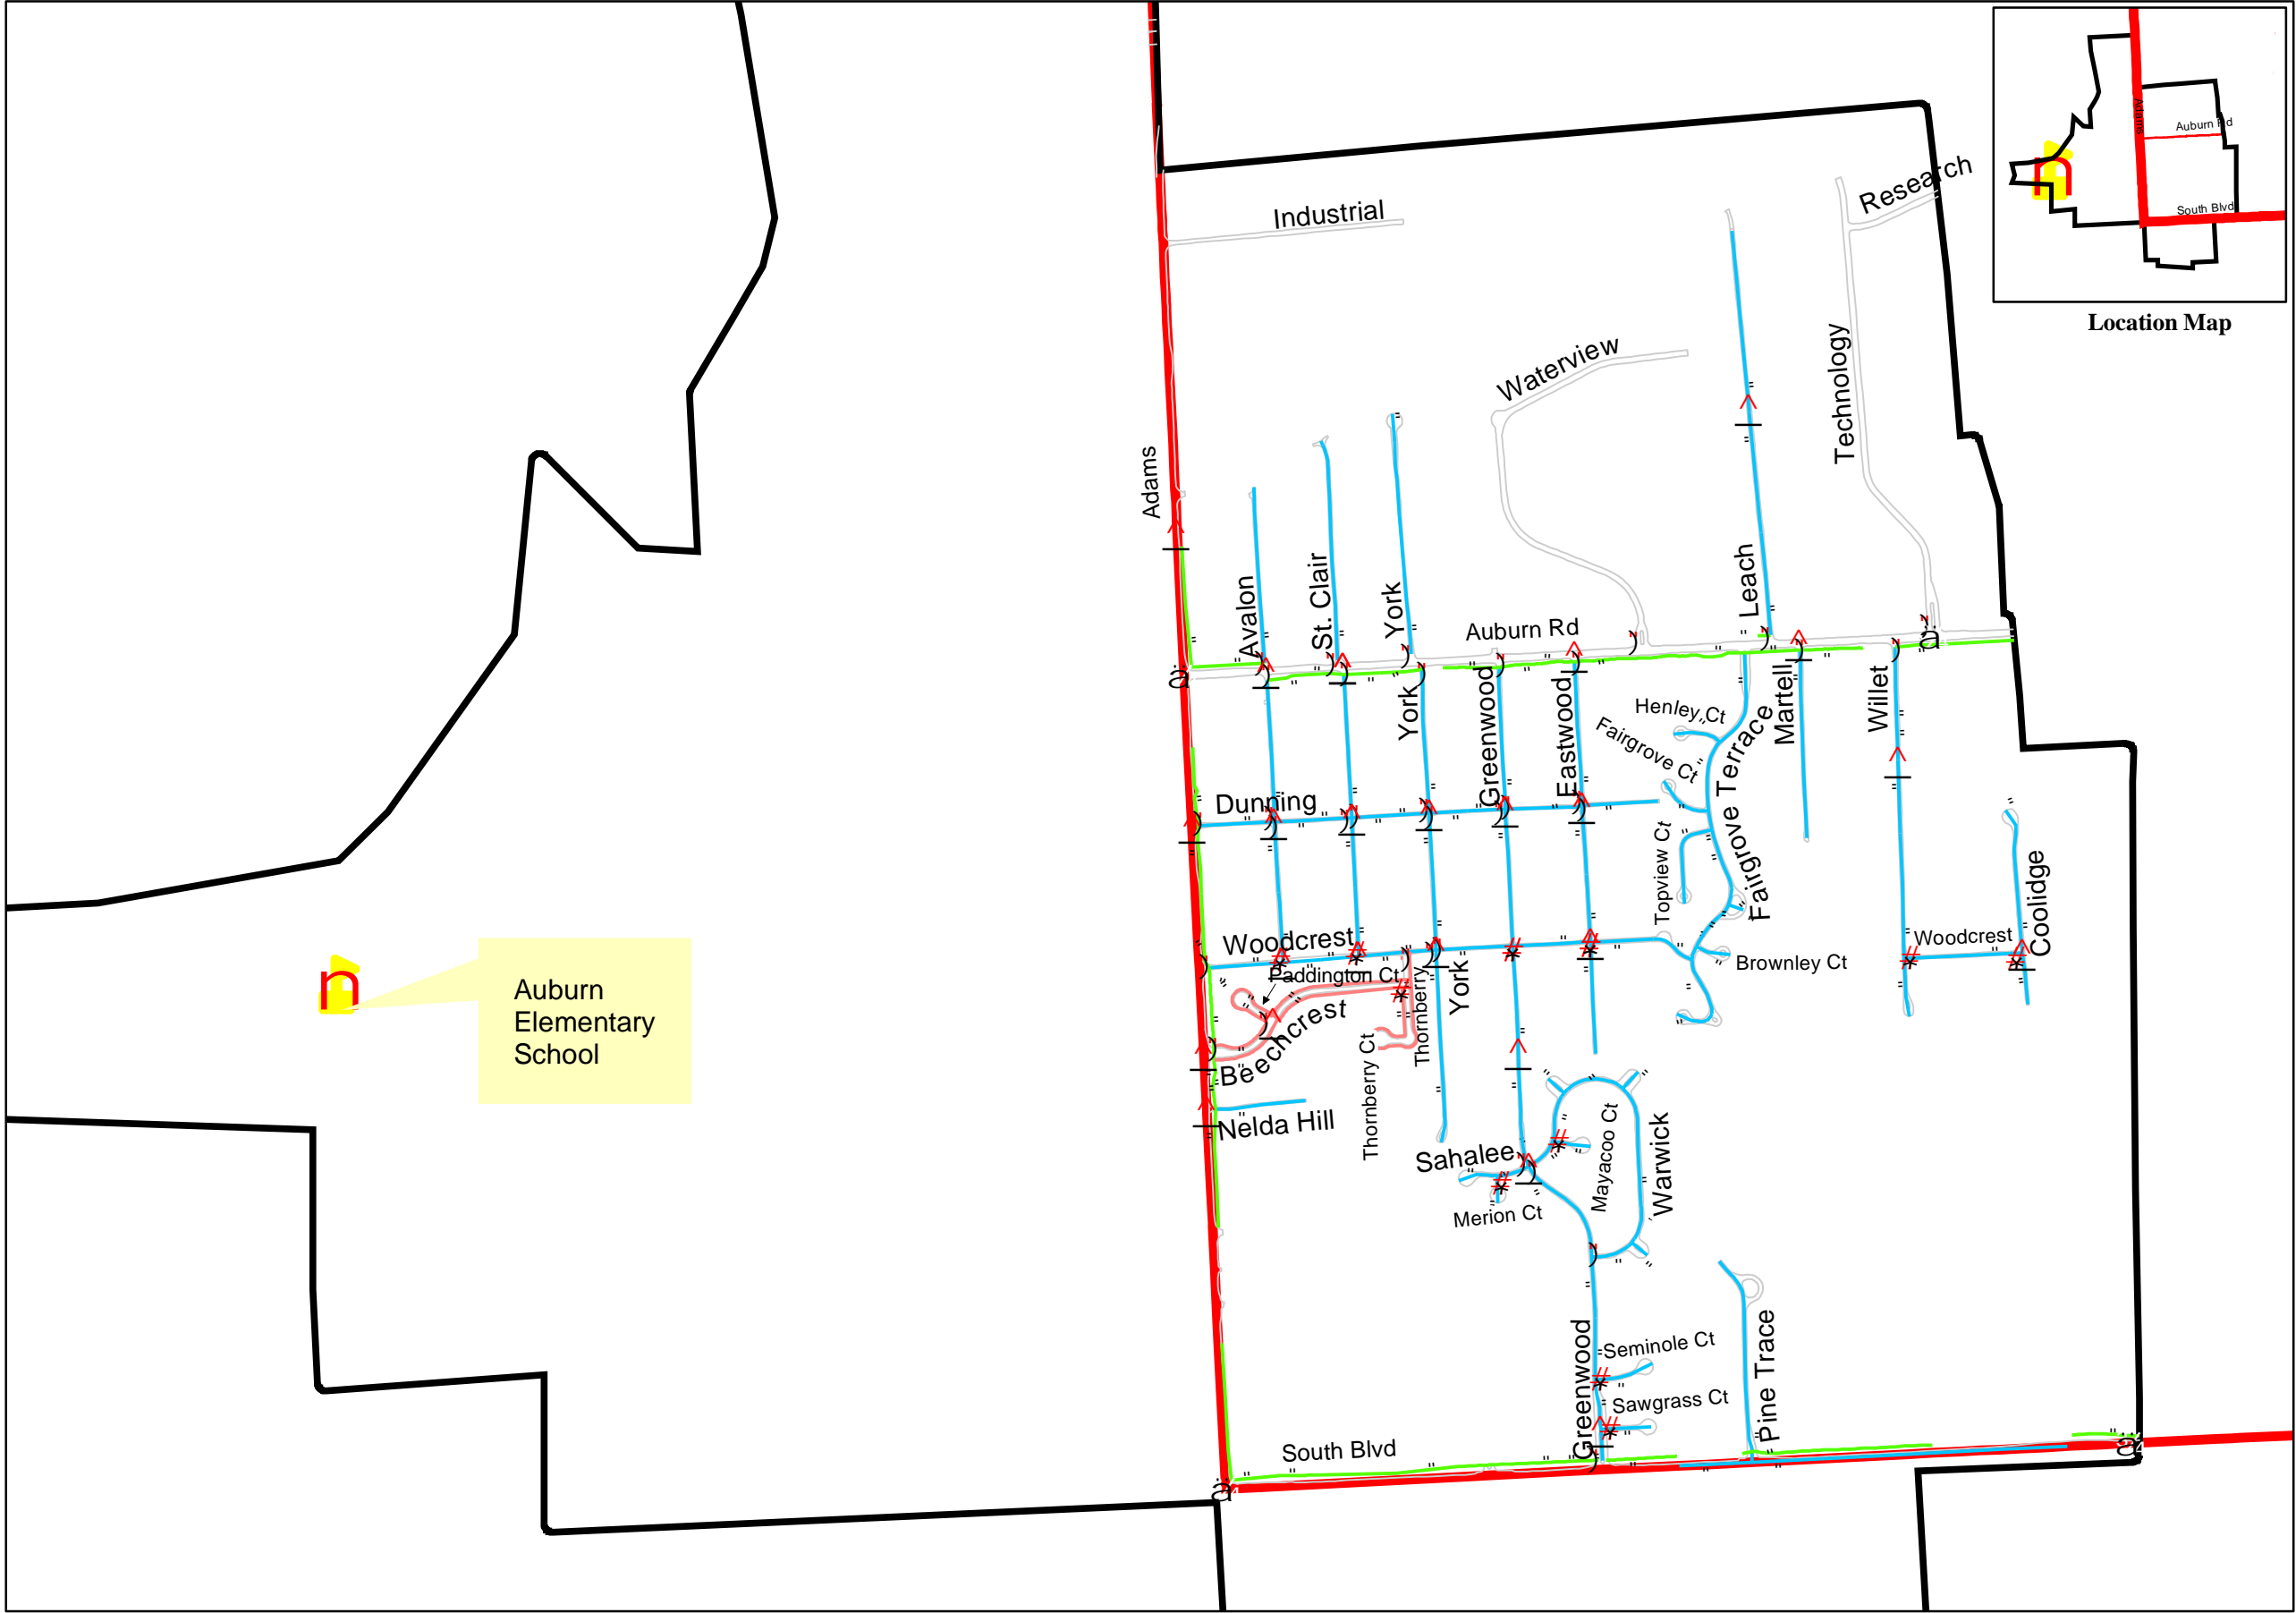

Auburn Elementary School

AVONDALE COMMUNITY SCHOOLS, IN ESTABLISHING ELIGIBILITY FOR TRANSPORTATION COMPLIES WITH THE STATE ATTORNEY'S RULING, WHICH MAY FOLLOW A DIFFERENT ROUTE THAN INDICATED.

NOTE TO PARENTS:
 This map is provided to help you and your child determine the best way to walk to and from school and the bus stop. We suggest you review the map and travel route with your child, answering any questions and noting walkways, traffic control features, crossing guards, etc.
 Prepared by the City of Rochester Hills Department of Public Services.
 September of 2003

Location Map

Auburn Elementary School

- Legend**
- Auburn Elementary
 - Bus Stops
 - Crossing Guard
 - Traffic Signals
 - Stop Signs
 - Yield Signs
 - Crosswalks
 - Sidewalks
 - Pathway
 - Centerlines
 - School Sidewalk Recommended
 - Road Edges
 - City Boundary