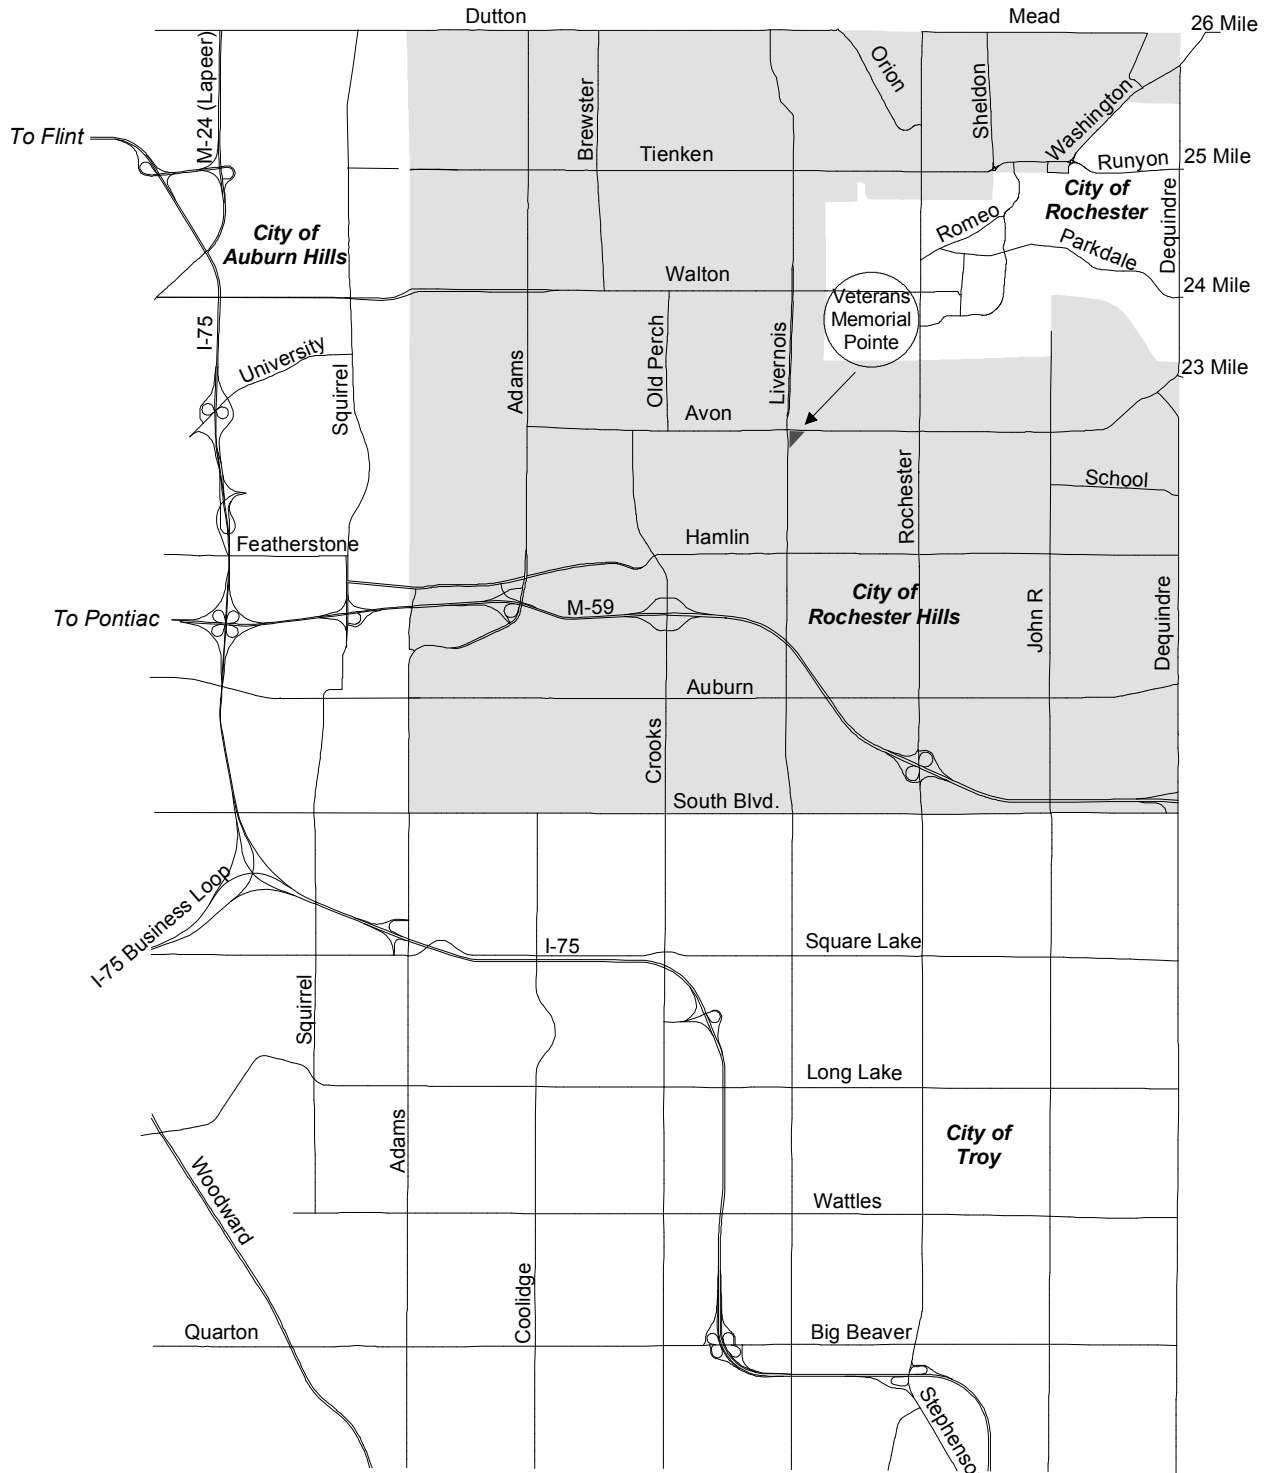

# City of Rochester Hills Veterans Memorial Pointe

**Park Entrance:**  
East side of Livernois  
South of Avon