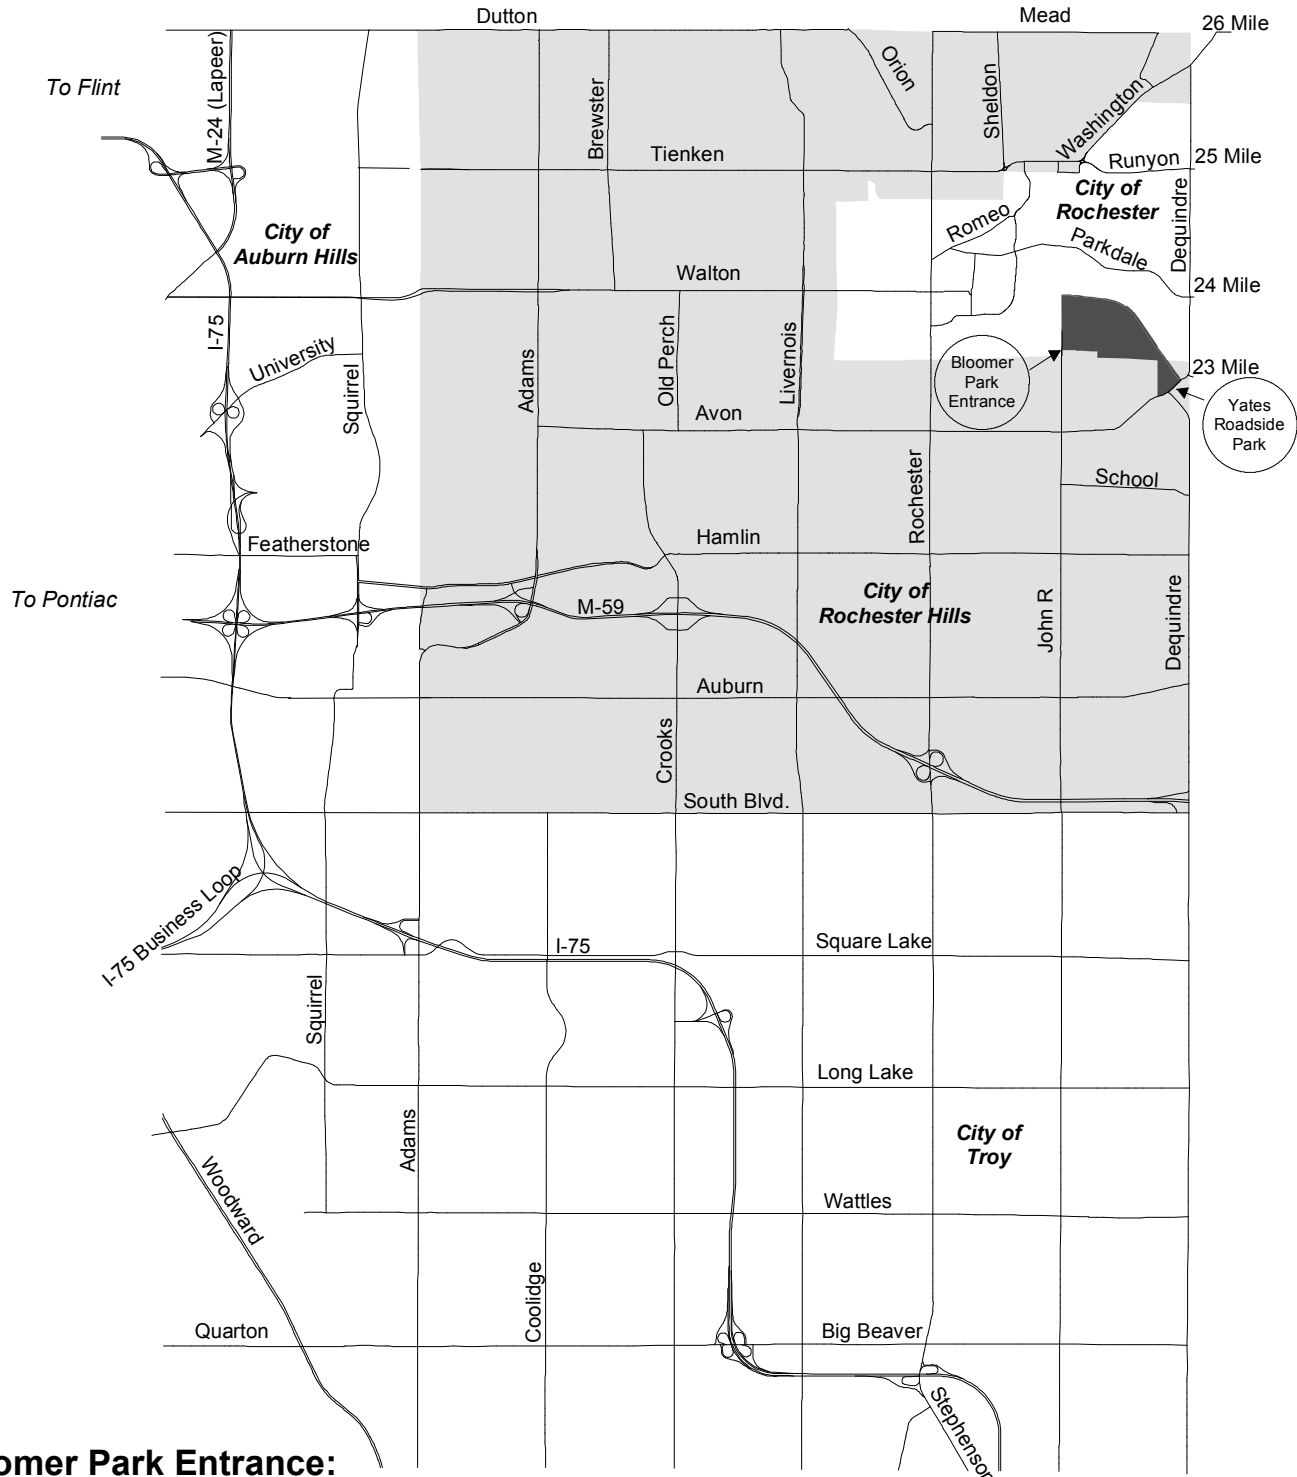

# City of Rochester Hills

## Bloomer Park & Yates Roadside Park

**Bloomer Park Entrance:**  
at the north end of John R

**Yates Roadside Park Entrance:**  
North side of Avon,  
between Dequindre & 23 Mile

**Park Phone:** (248) 656-4753  
**Park FAX:** (248) 652-1321