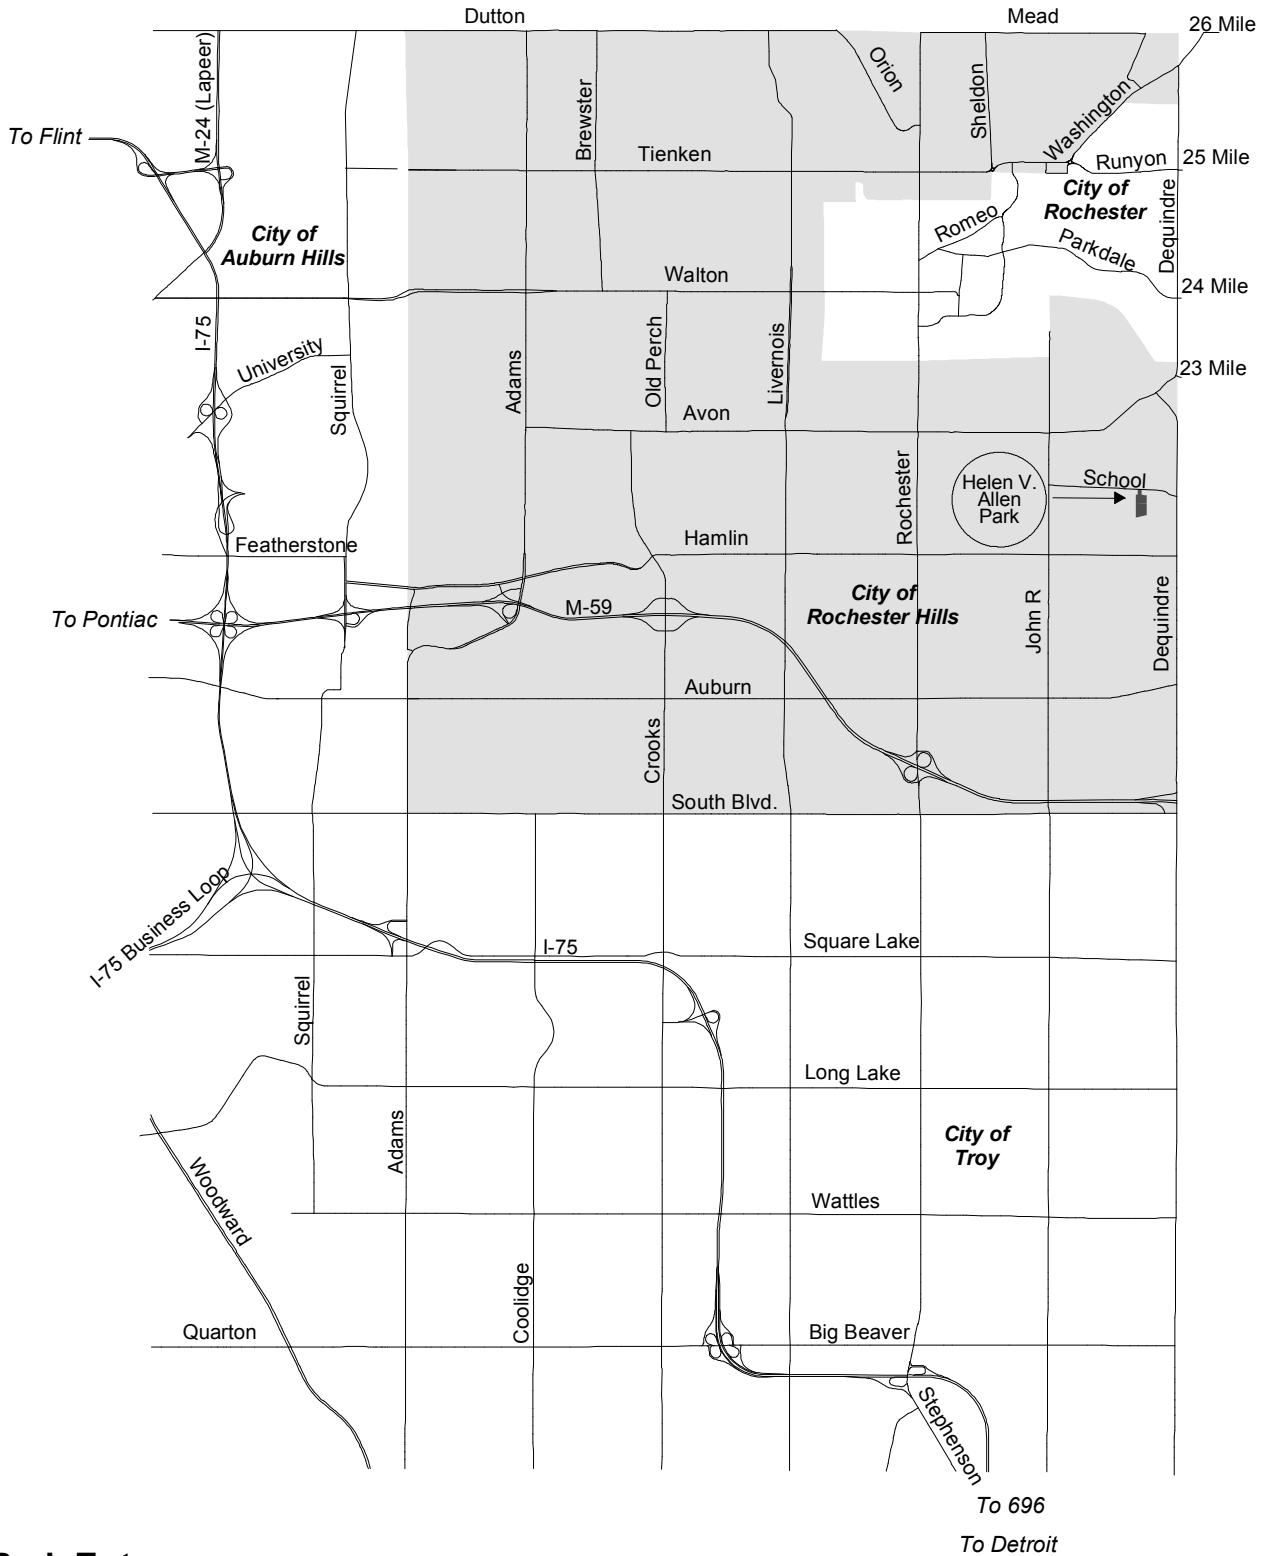

City of Rochester Hills Helen V. Allen Park

Park Entrance:
South side of School Road,
between John R and Dequindre