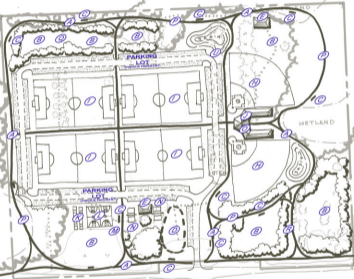

Concept - 3

Paris Recreational Activities Chart

Description of Activity	Phase					Other
	Concept 1	Concept 2	Concept 3	Concept 4	Concept 5	
1. Walking Path - Greenway Trail	X	X	X	X	X	X
2. Dog-Promenade Path	X	X	X	X	X	X
3. Tennis	X	X	X	X	X	C
4. Pickleball	X	X	X	X	X	D
5. Tennis Courts w/ Pickleball Tables	X	X	X	X	X	D
6. Multi-Use Pickleball Courts	X	X	X	X	X	P
7. Mini Soccer Fields			X	X	X	D
8. Little League Baseball Field			X	X	X	P
9. Soccer Field			X	X	X	T
10. Softball Complex			X	X	X	T
11. Soccer Ball			X	X	X	X
12. Baseball Courts			X	X	X	L
13. Handball			X	X	X	D
14. Soccer Wallcourt			X	X	X	D
15. Multi-Use			X	X	X	D
16. Fitness Grounds Trail	X	X	X	X	X	P
17. Active Play Park	X	X	X	X	X	D
18. Art Park	X	X	X	X	X	T
19. Small Theater			X	X	X	T
20. Open-Air Theatre			X	X	X	T
21. Amphitheater	X	X	X	X	X	T
22. Community Garden	X	X	X	X	X	D
23. Activity Plaza	X	X	X	X	X	D
24. Art Park	X	X	X	X	X	T
25. Amphitheater	X	X	X	X	X	T

TLENKEN ROAD

SNOWHASS DRIVE

OAK

SLEEWOOD COURT

ADAMS ROAD

ANNALEE DRIVE

BACK PORCH

ROLLING GREEN CIRCLE