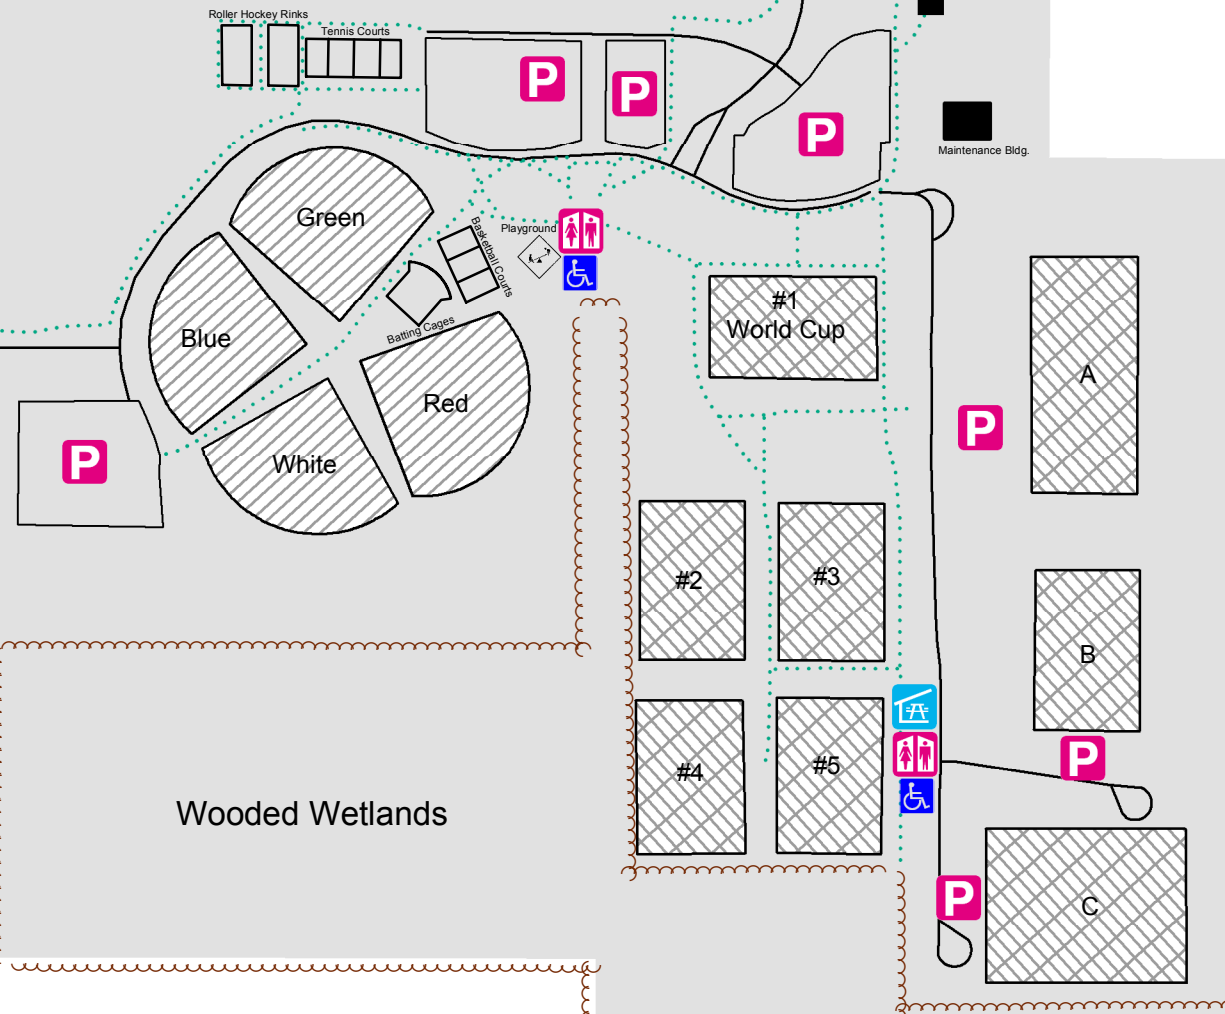

City of Rochester Hills Earl E. Borden Park

HAMLIN

JOHN R.

Legend

- | | |
|--|---|
|  Ball Diamonds |  Picnic Shelter |
|  Handicap Accessible |  Playground |
|  Maintenance Building |  Restrooms |
|  Park Office |  Soccer Fields |
|  Parking | Area's A, B and C contain soccer fields 6 thru 12
(exact location will vary each season) |
|  Pathway |  Wooded wetlands |