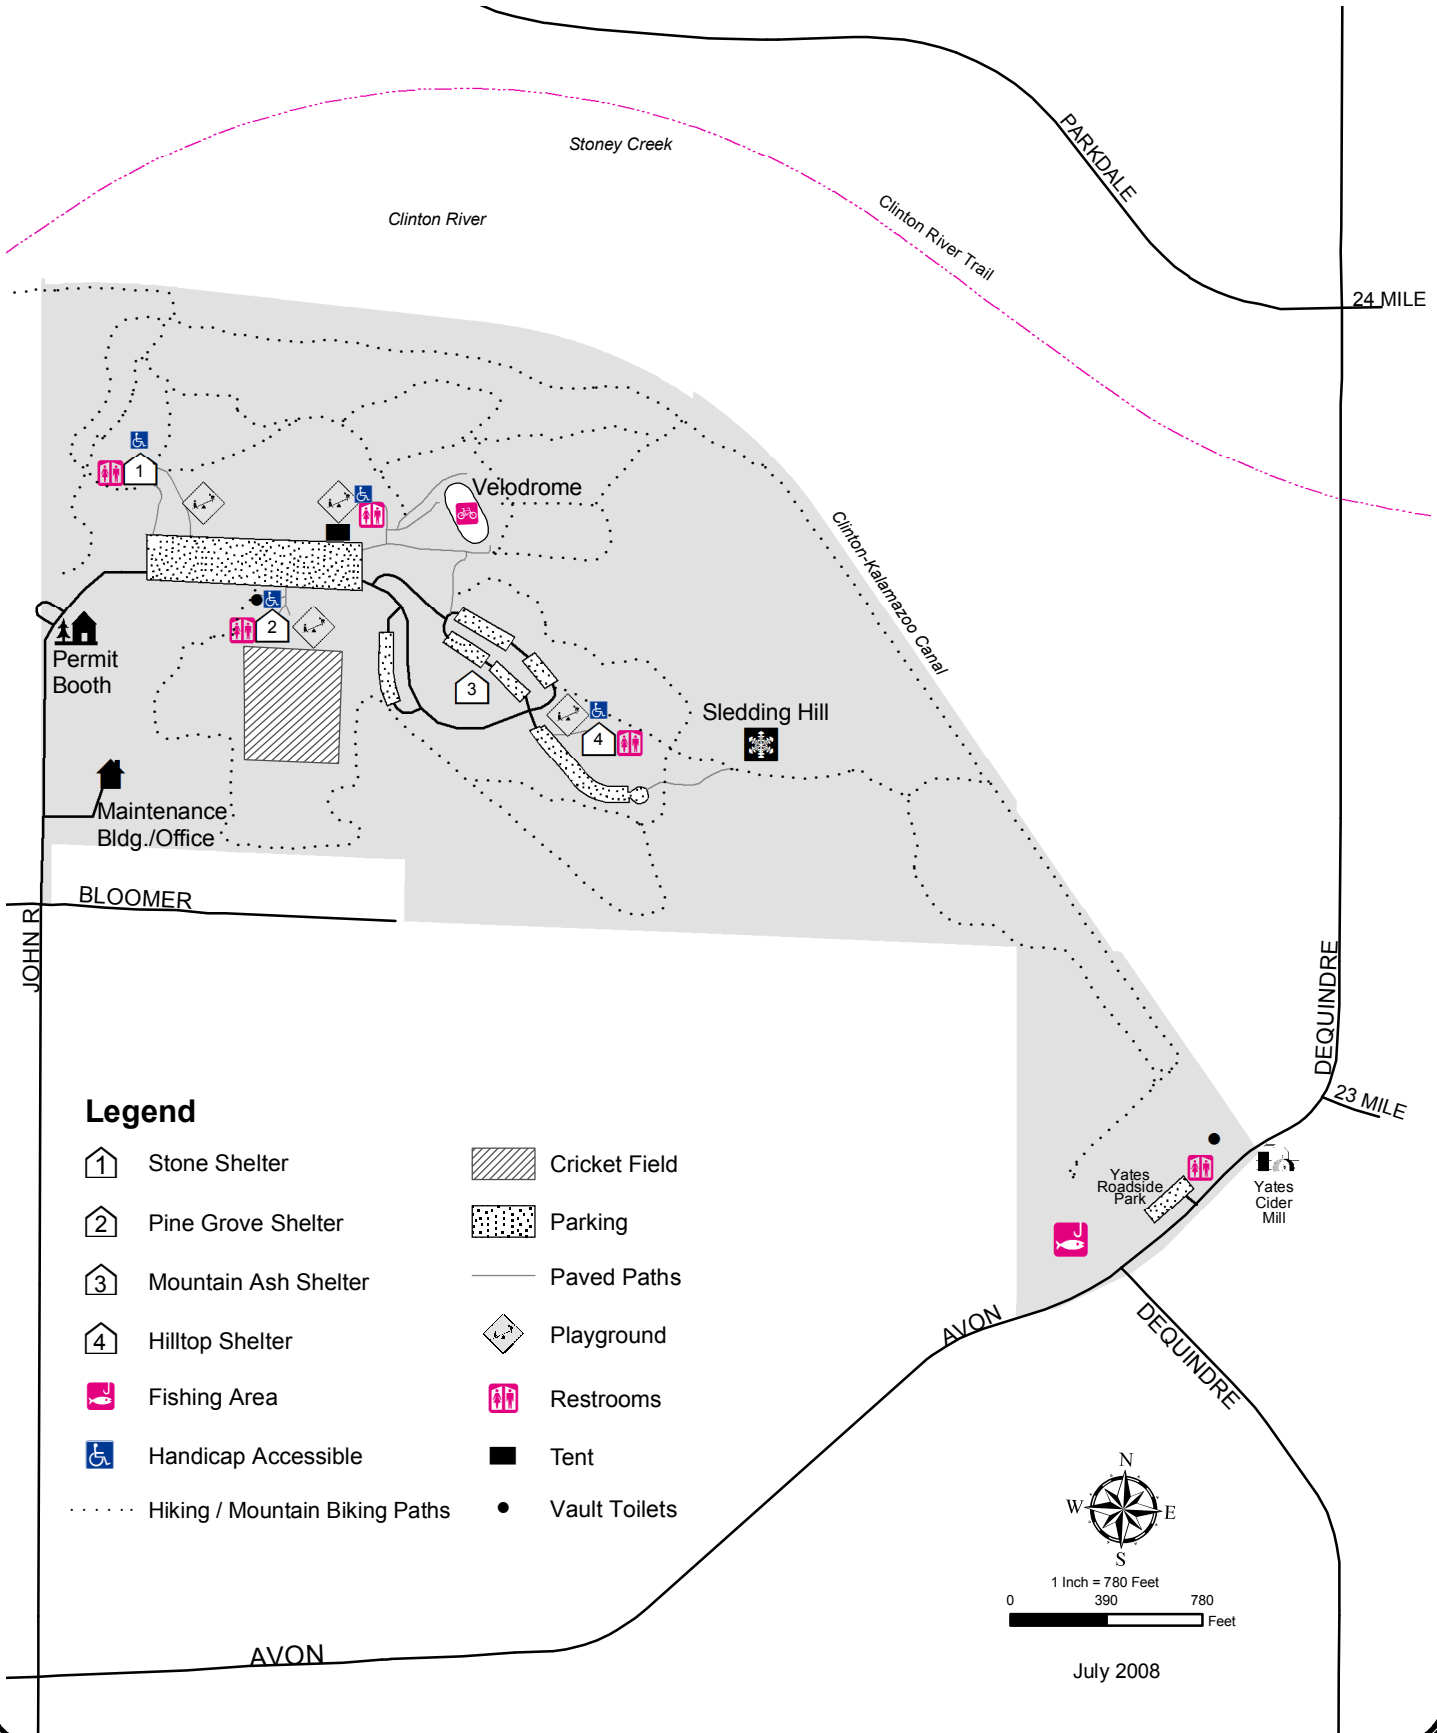

City of Rochester Hills Bloomer Park & Yates Roadside Park

Legend

- | | |
|--------------------------------|---------------|
| Stone Shelter | Cricket Field |
| Pine Grove Shelter | Parking |
| Mountain Ash Shelter | Paved Paths |
| Hilltop Shelter | Playground |
| Fishing Area | Restrooms |
| Handicap Accessible | Tent |
| Hiking / Mountain Biking Paths | Vault Toilets |