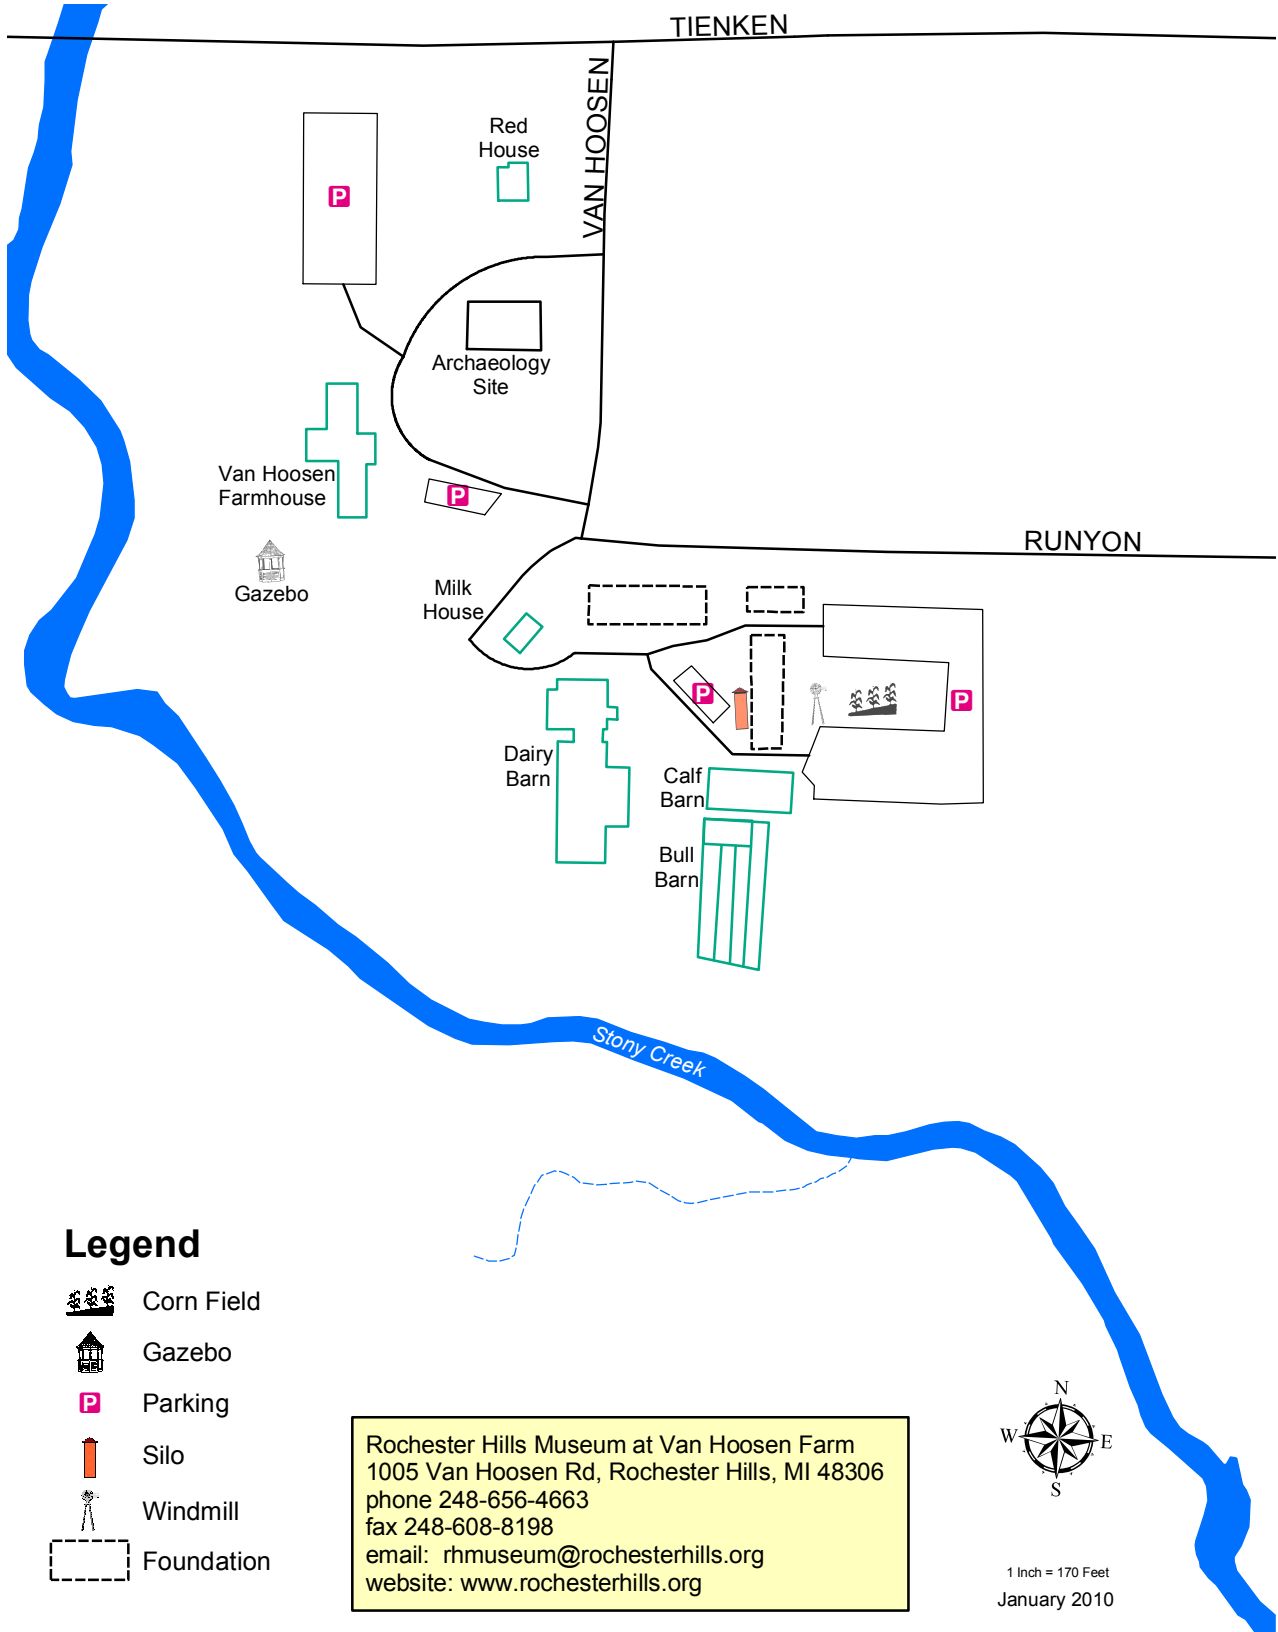

City of Rochester Hills Rochester Hills Museum at Van Hoosen Farm

Legend

-  Corn Field
-  Gazebo
-  Parking
-  Silo
-  Windmill
-  Foundation

Rochester Hills Museum at Van Hoosen Farm
 1005 Van Hoosen Rd, Rochester Hills, MI 48306
 phone 248-656-4663
 fax 248-608-8198
 email: rhmuseum@rochesterhills.org
 website: www.rochesterhills.org

1 Inch = 170 Feet
 January 2010