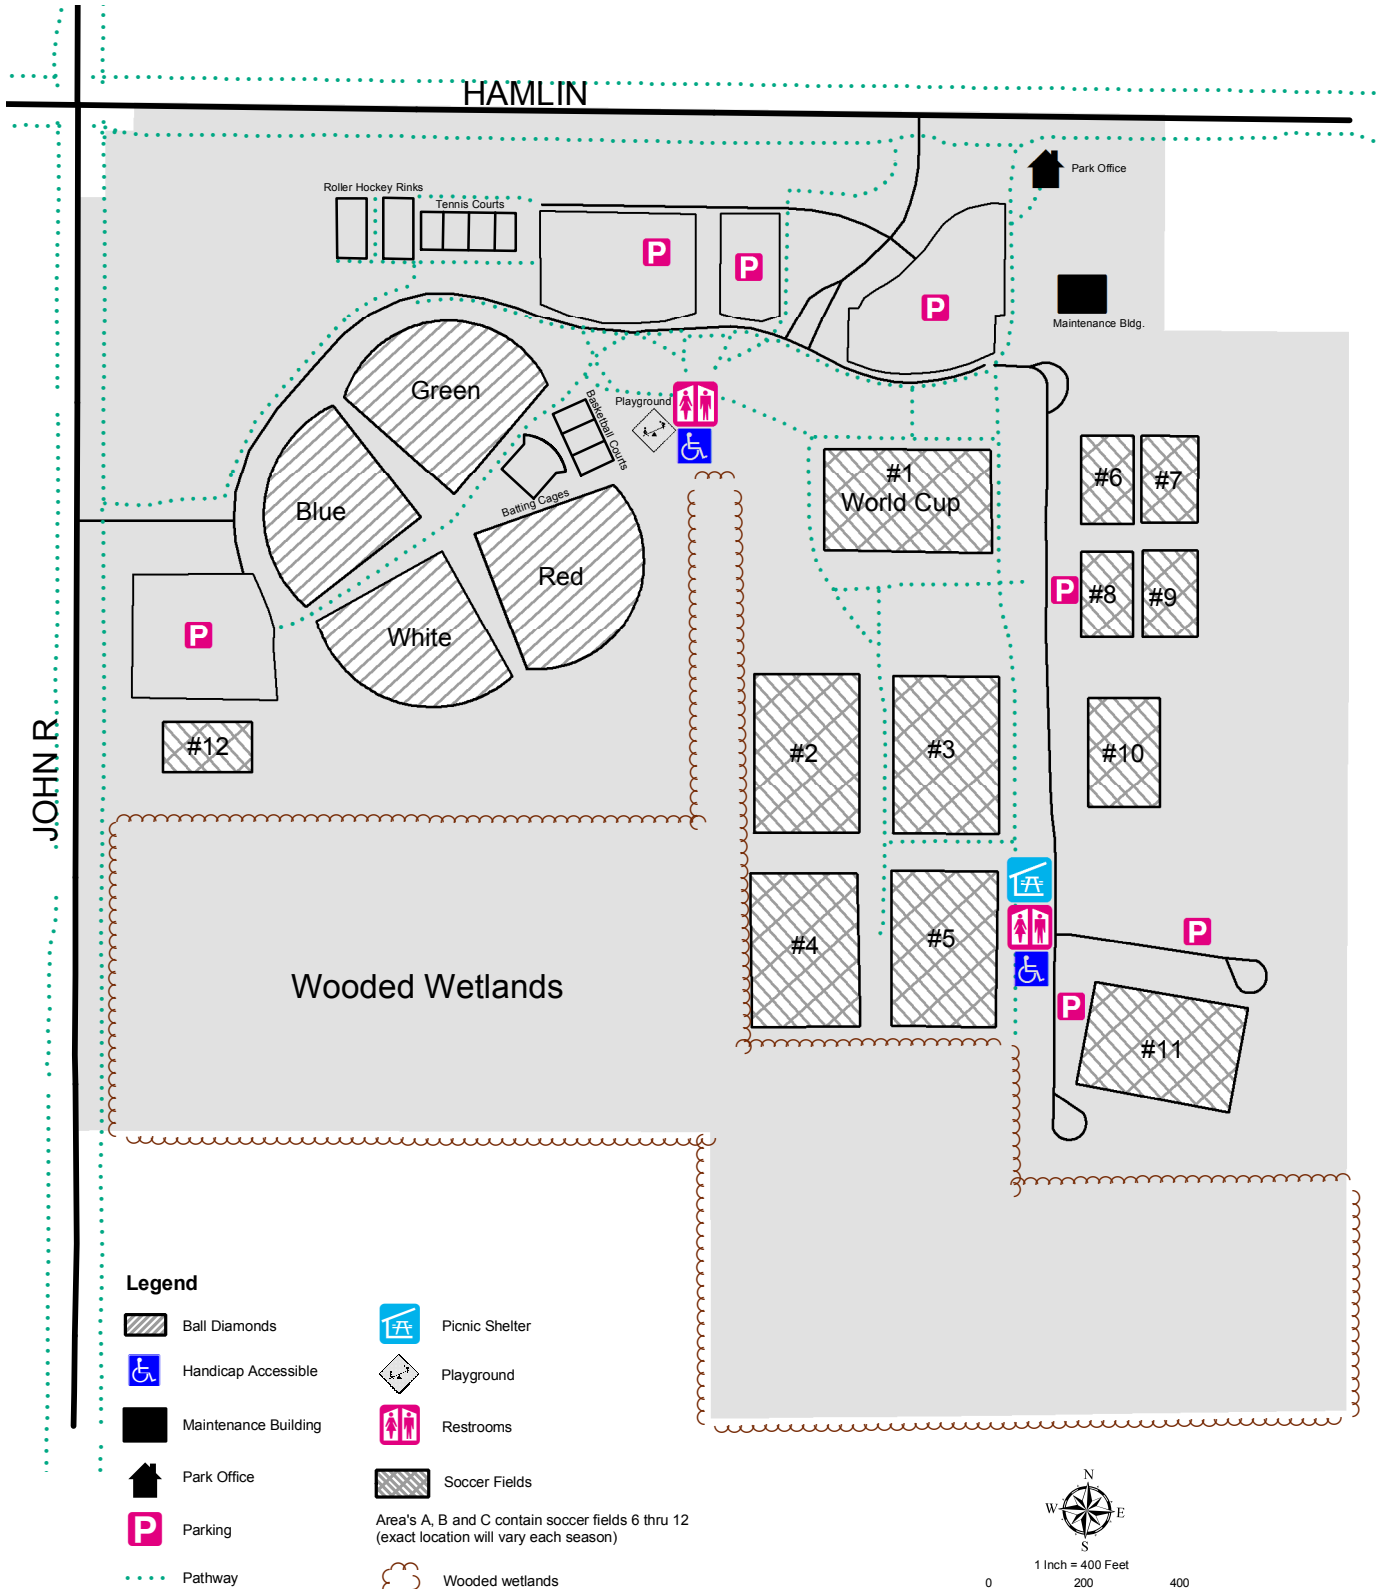

City of Rochester Hills Earl E. Borden Park

Legend

-  Ball Diamonds
 -  Handicap Accessible
 -  Maintenance Building
 -  Park Office
 -  Parking
 -  Pathway
 -  Picnic Shelter
 -  Playground
 -  Restrooms
 -  Soccer Fields
 -  Wooded wetlands
- Area's A, B and C contain soccer fields 6 thru 12 (exact location will vary each season)