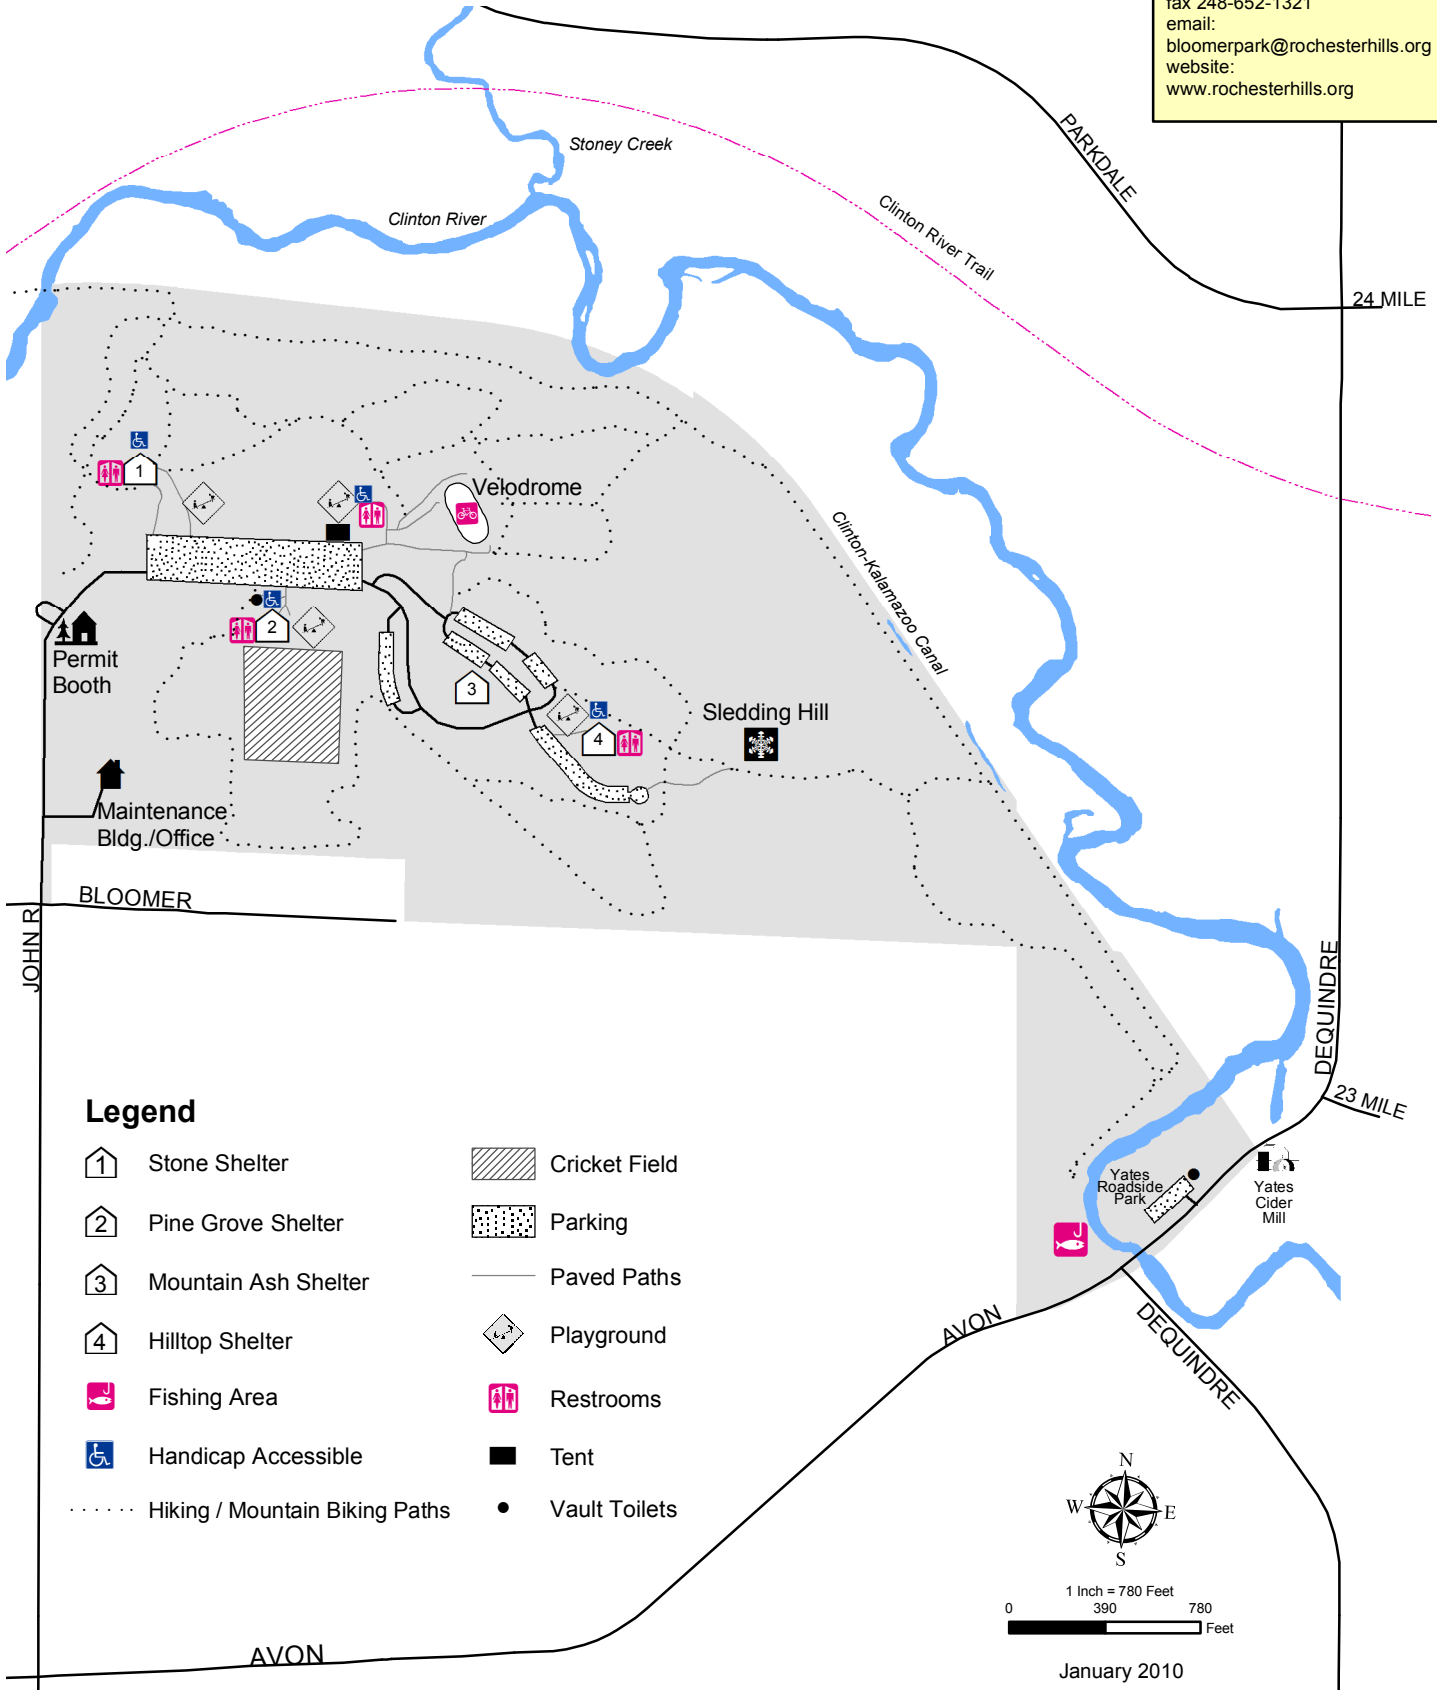

Legend

- | | |
|----------------------------------|-----------------|
| ① Stone Shelter | ▨ Cricket Field |
| ② Pine Grove Shelter | ▤ Parking |
| ③ Mountain Ash Shelter | — Paved Paths |
| ④ Hilltop Shelter | ◇ Playground |
| 🎣 Fishing Area | ♿ Restrooms |
| ♿ Handicap Accessible | ■ Tent |
| ⋯ Hiking / Mountain Biking Paths | ● Vault Toilets |