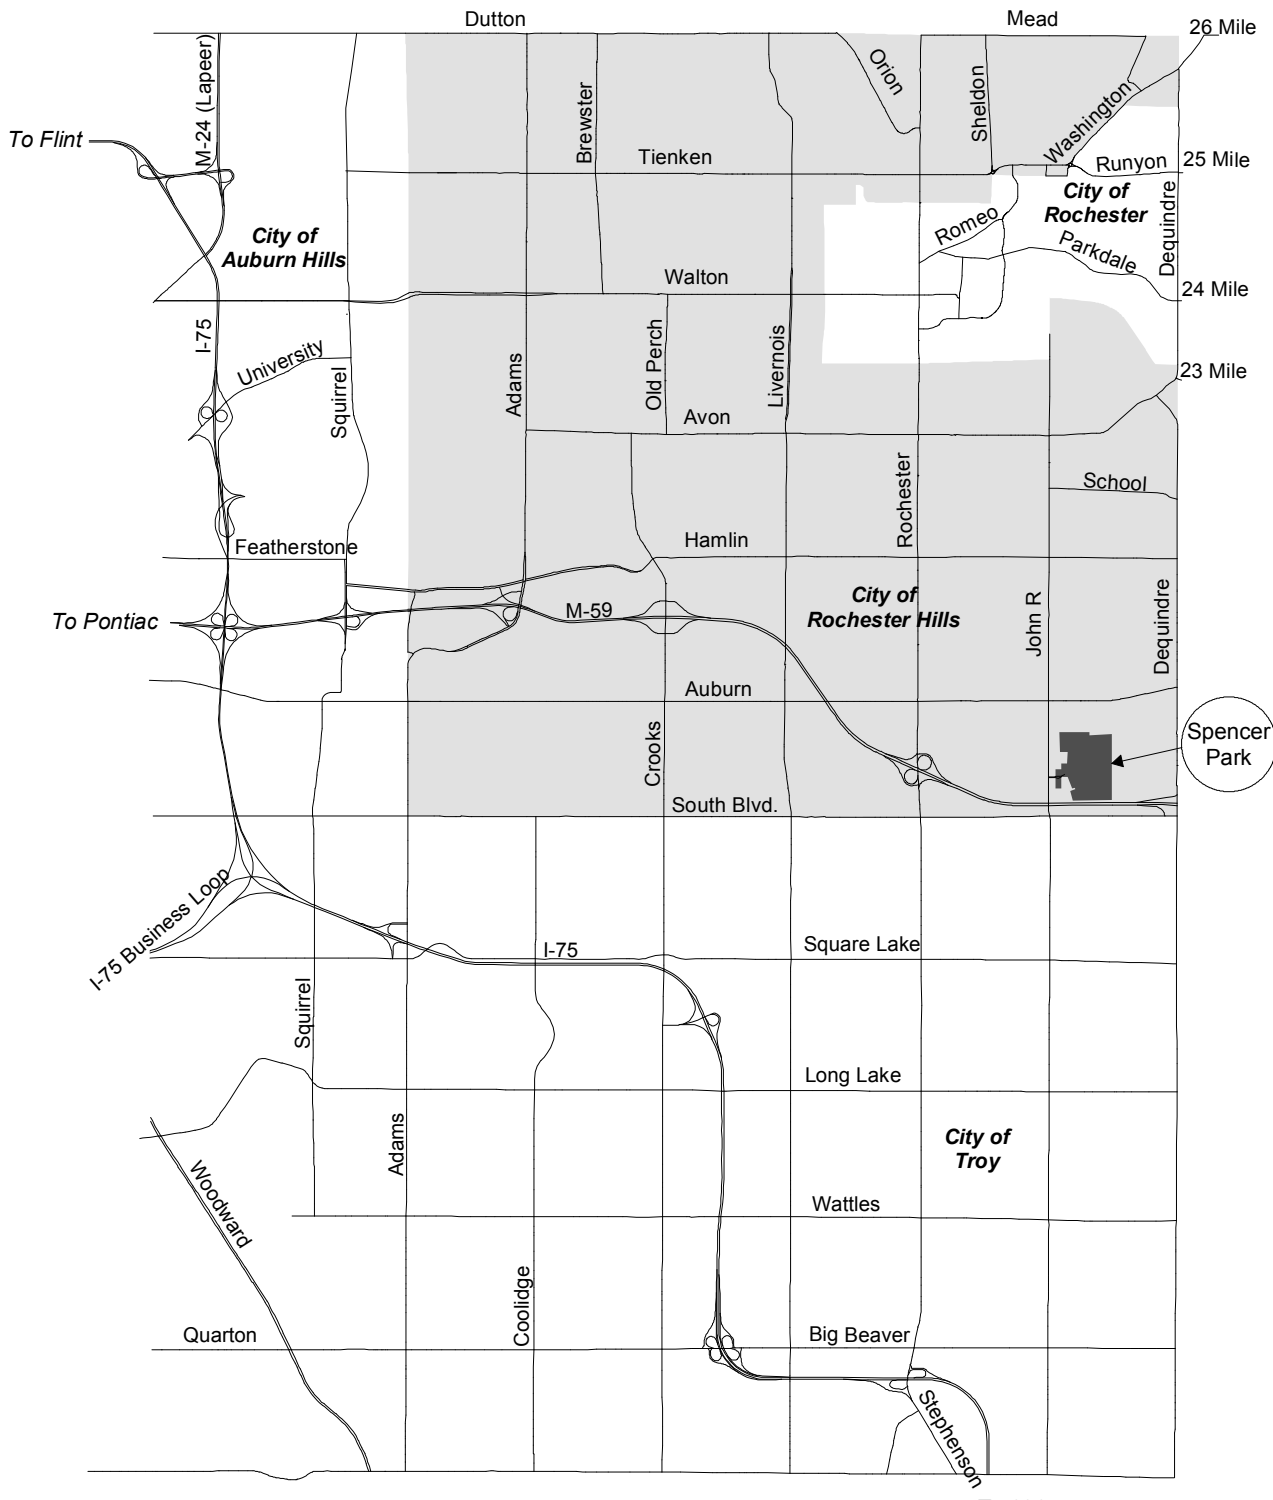

# City of Rochester Hills Spencer Park

Spencer Park

To 696

To Detroit

Spencer Park  
 3701 John R Rd, Rochester Hills, MI 48307 *(not a mailing address!)*  
 phone 248-656-4657  
 fax 248-656-4627  
 email: [spencerpark@rochesterhills.org](mailto:spencerpark@rochesterhills.org)  
 website: [www.rochesterhills.org](http://www.rochesterhills.org)