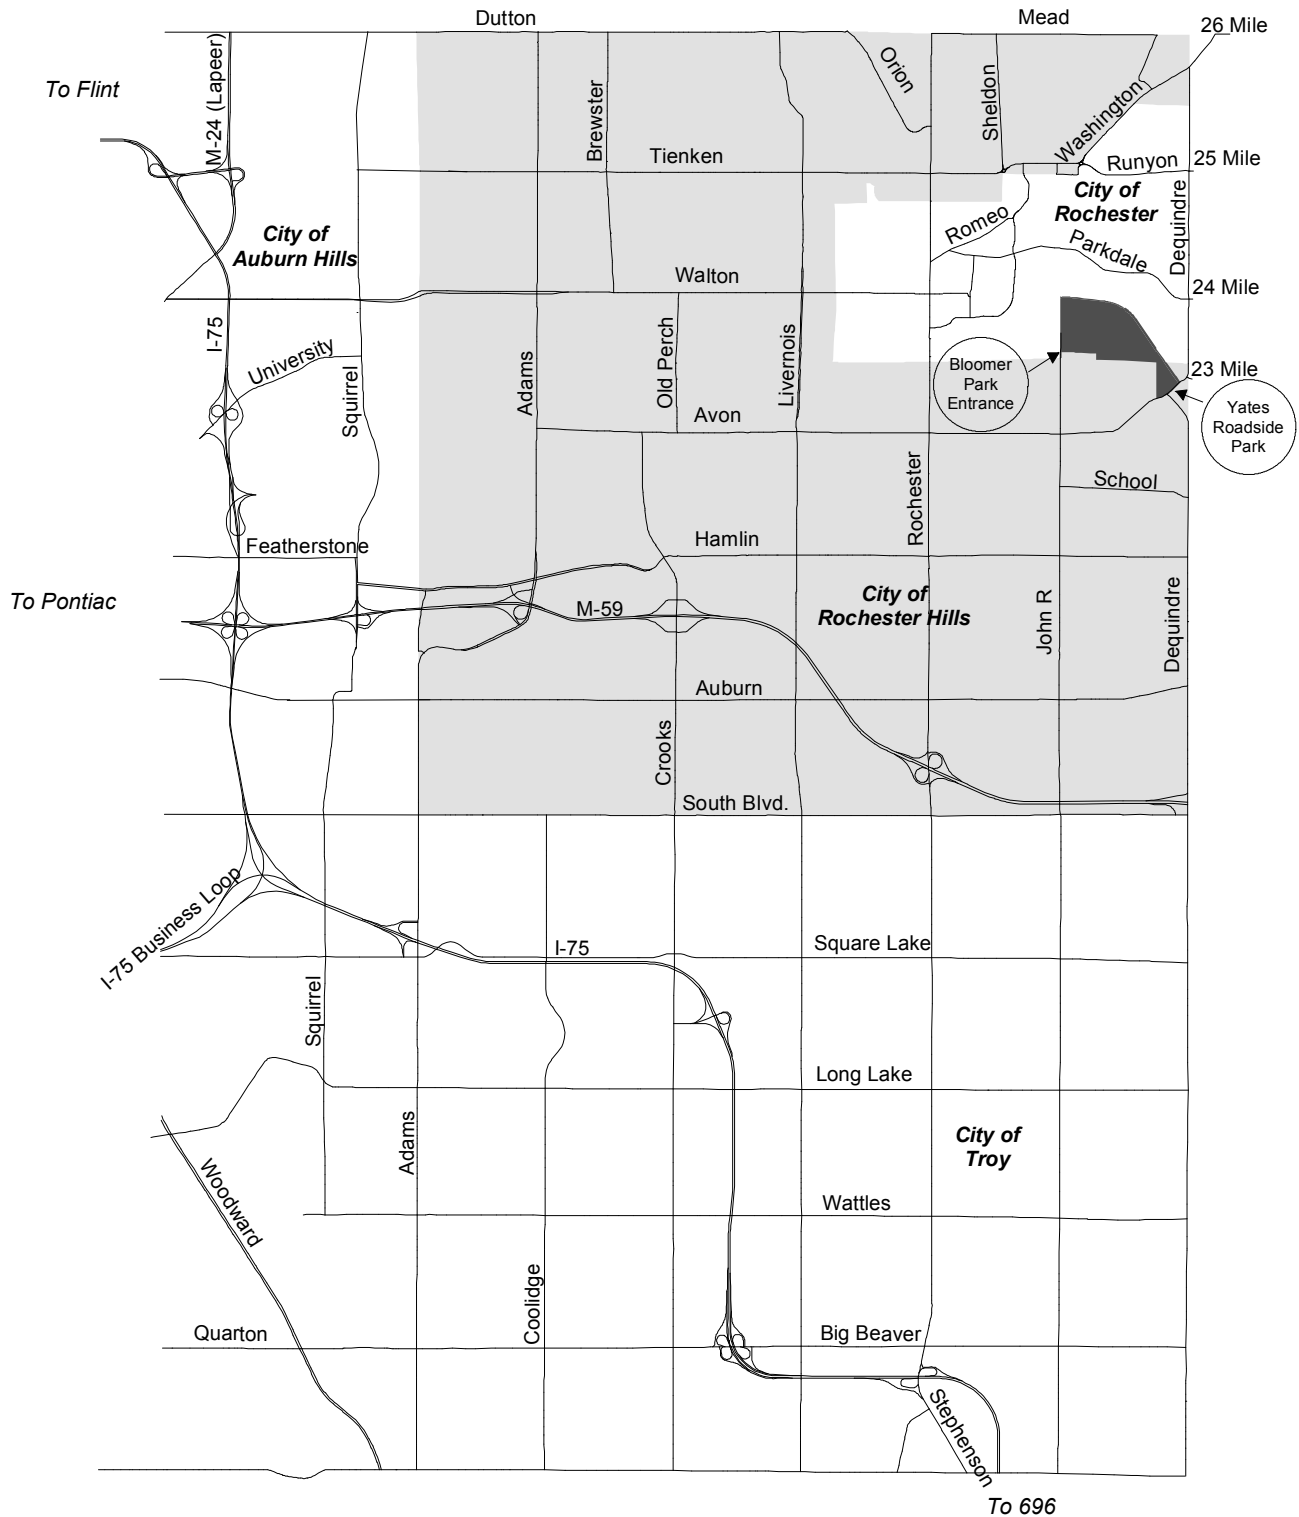

City of Rochester Hills

Bloomer Park & Yates Roadside Park

Bloomer Park
 345 John R Rd, Rochester Hills, MI 48307 *(not a mailing address)*
 phone 248-656-4753
 fax 248-652-1321
 email: bloomerpark@rochesterhills.org
 website: www.rochesterhills.org