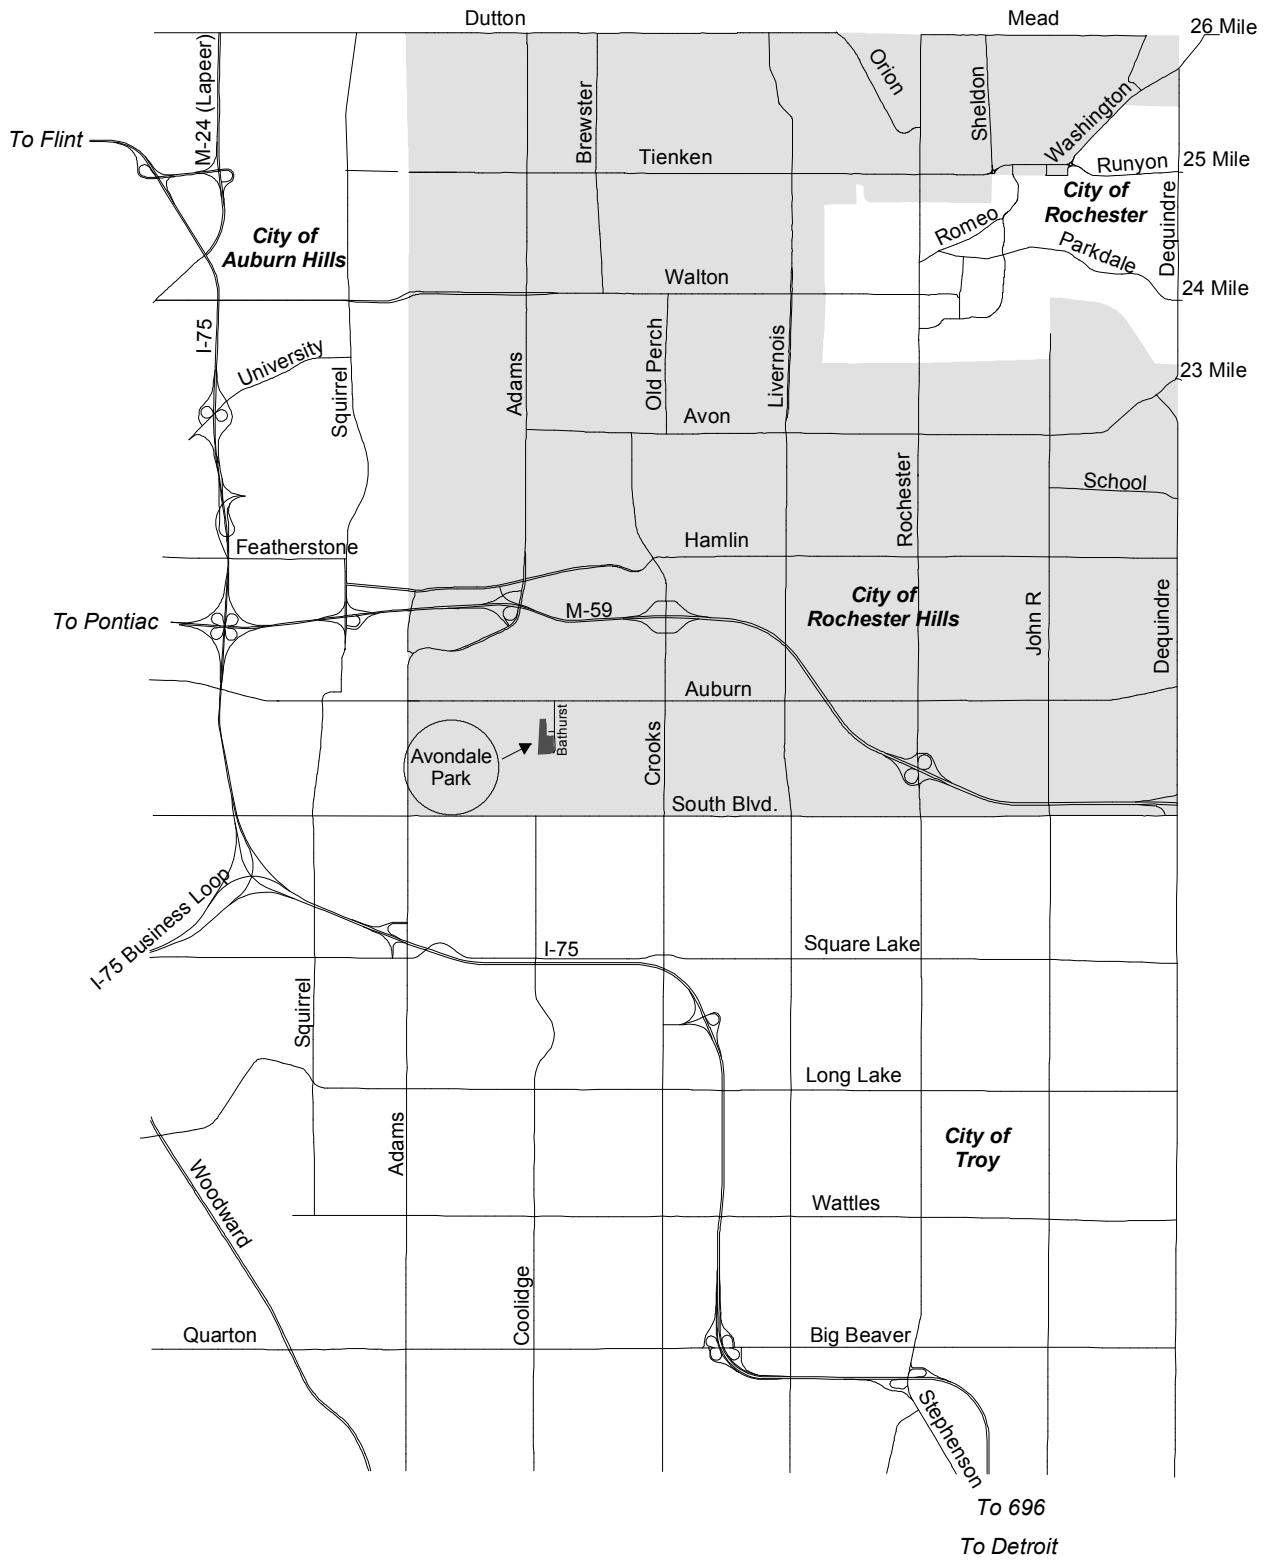

City of Rochester Hills Avondale Park

Park Entrance:
West side of Bathurst
South of Auburn Road

January 2007