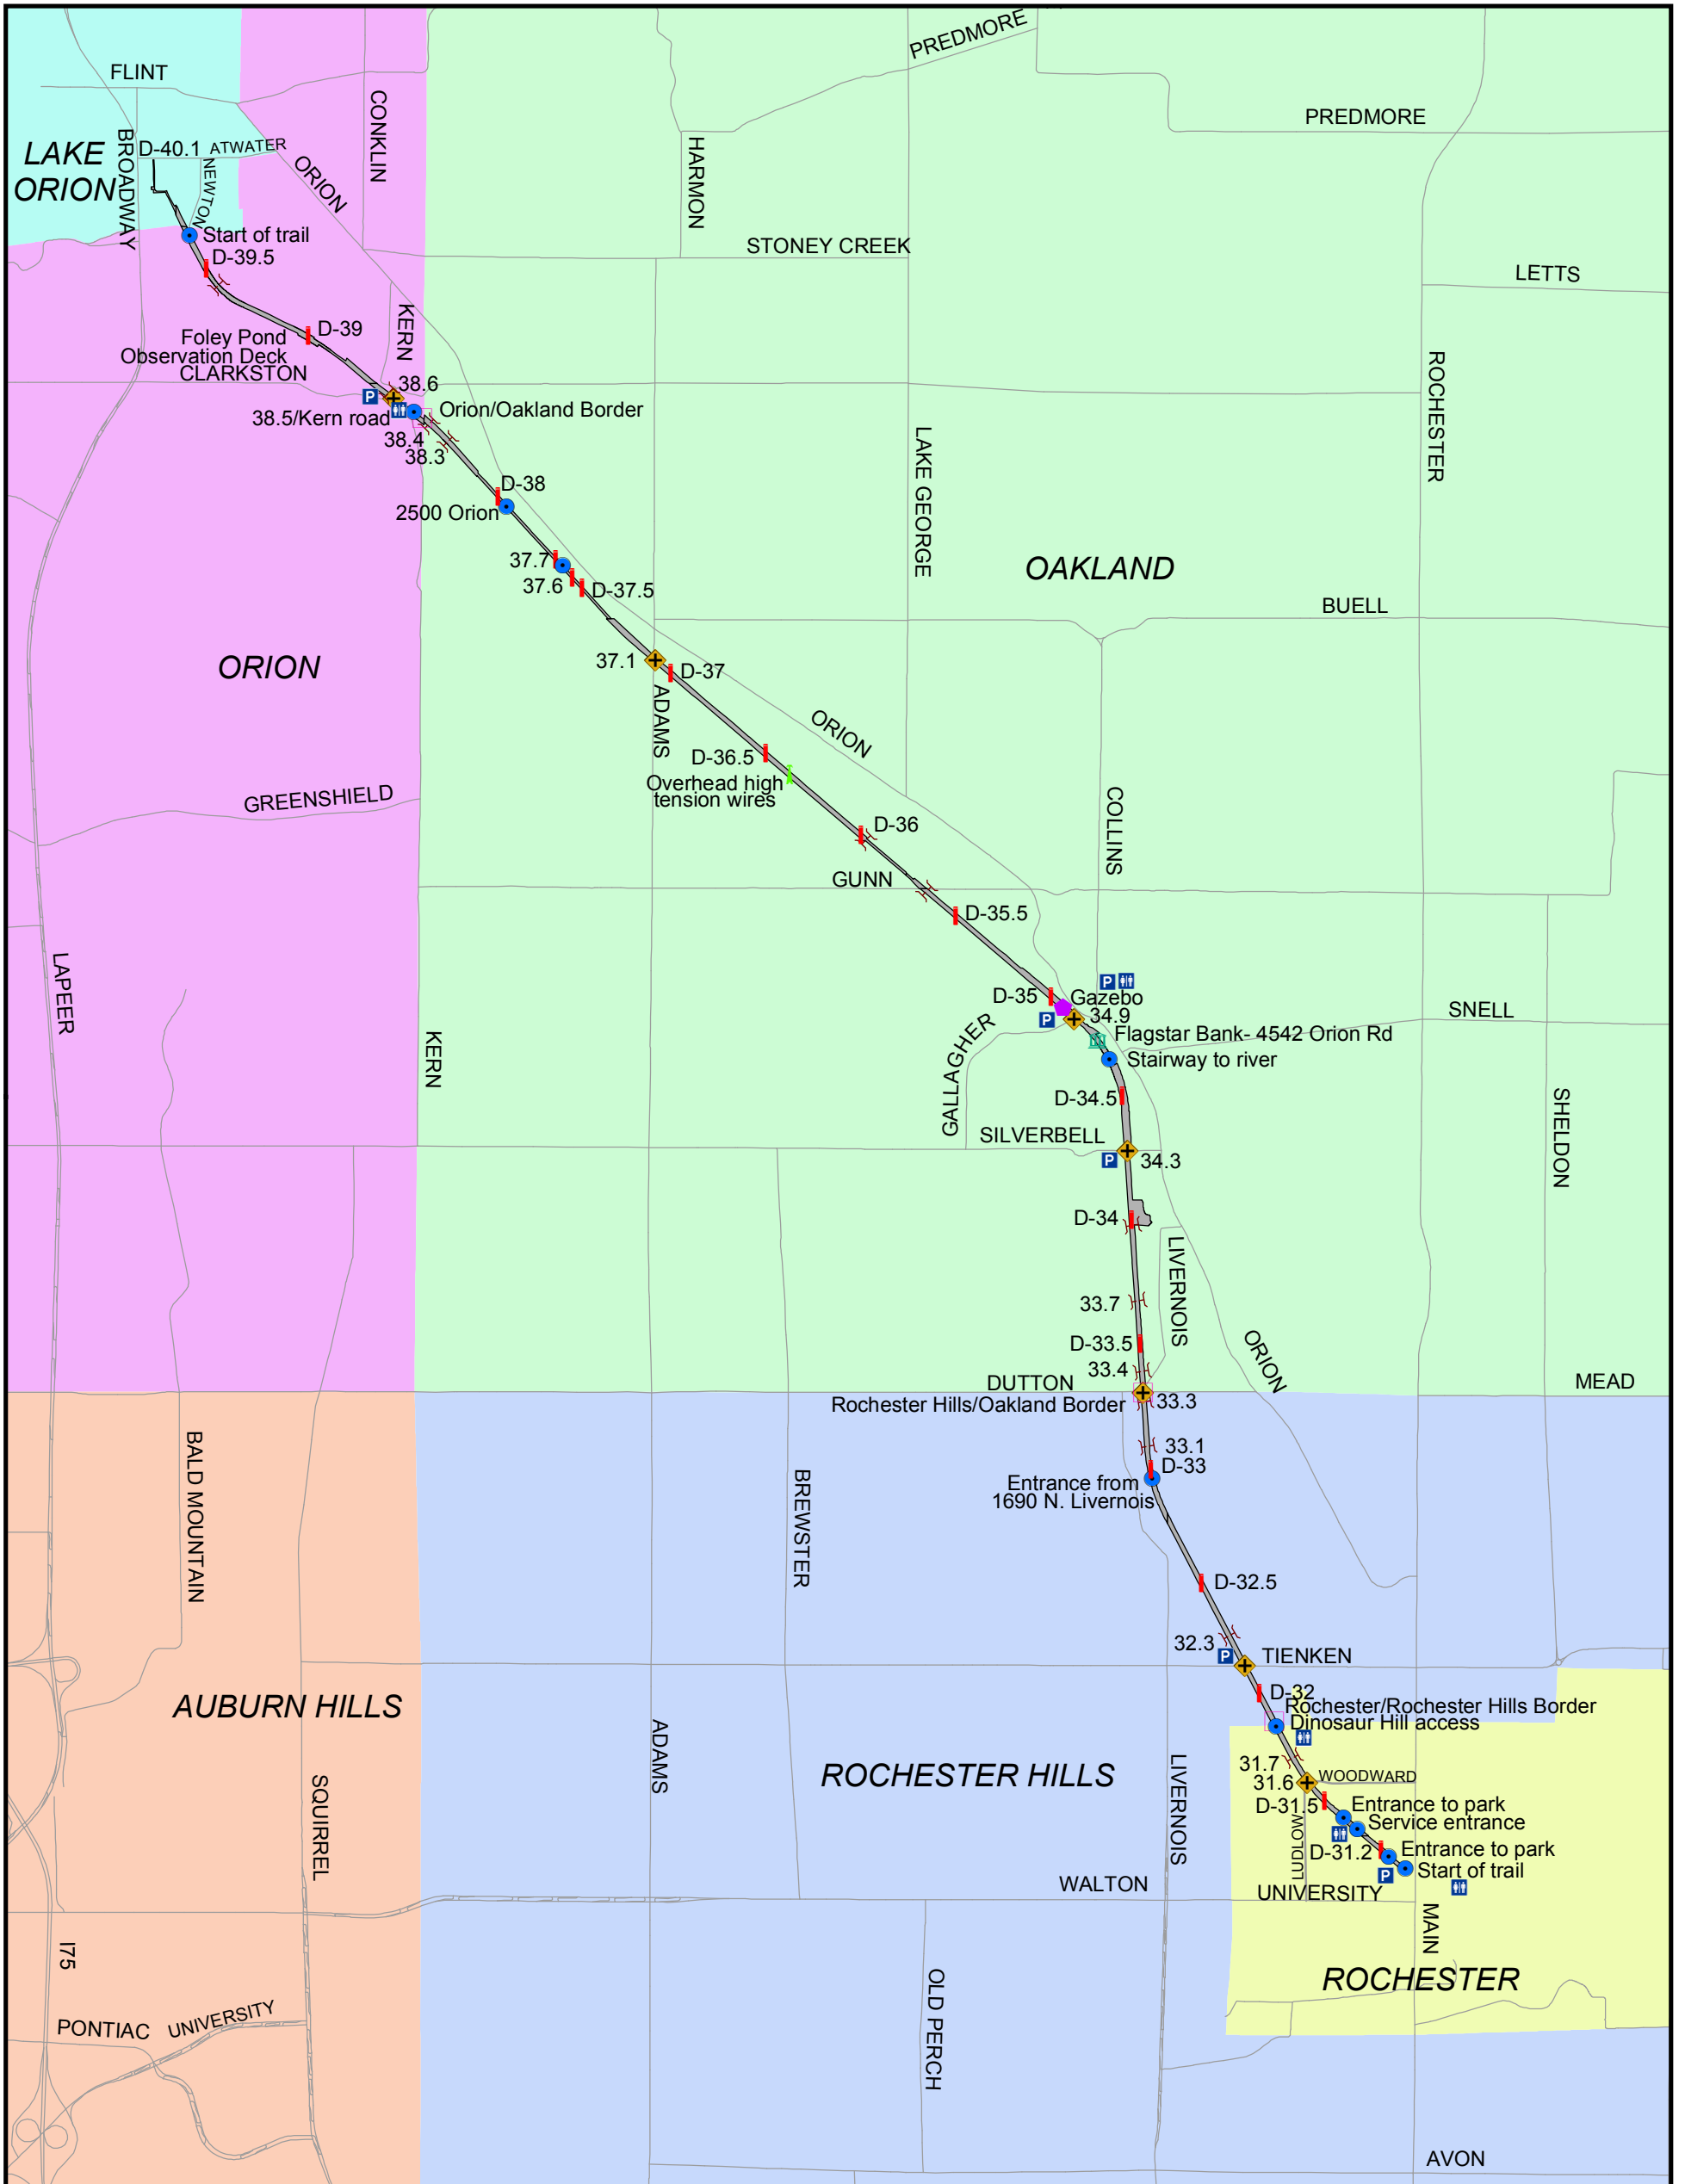

# Paint Creek Trail

## Legend

- |              |                  |               |             |
|--------------|------------------|---------------|-------------|
| Access Point | City Border Sign | Restrooms     | Wires       |
| Bank         | Gazebo           | Road Crossing | Sign Marker |
| Bridge       | Parking          |               |             |

1 Inch = 3,500 Feet