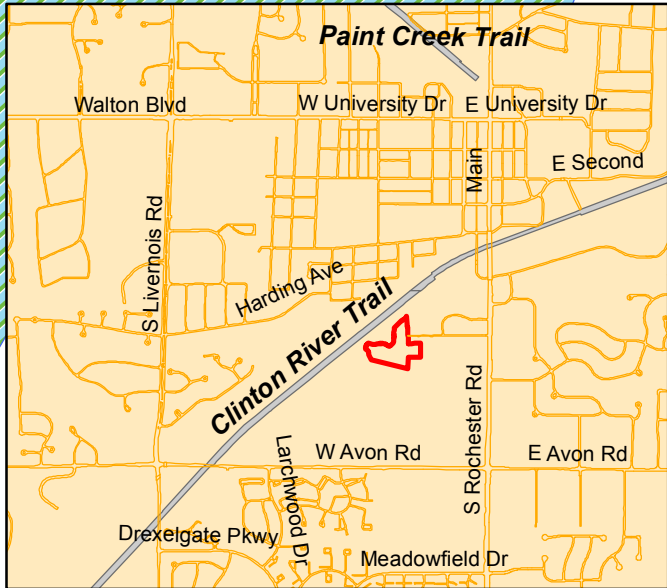

Parcel 15-15-405-004

Legend

- Clinton River Trail
- Woodland
- Water Course
- Water Area
- Wetland