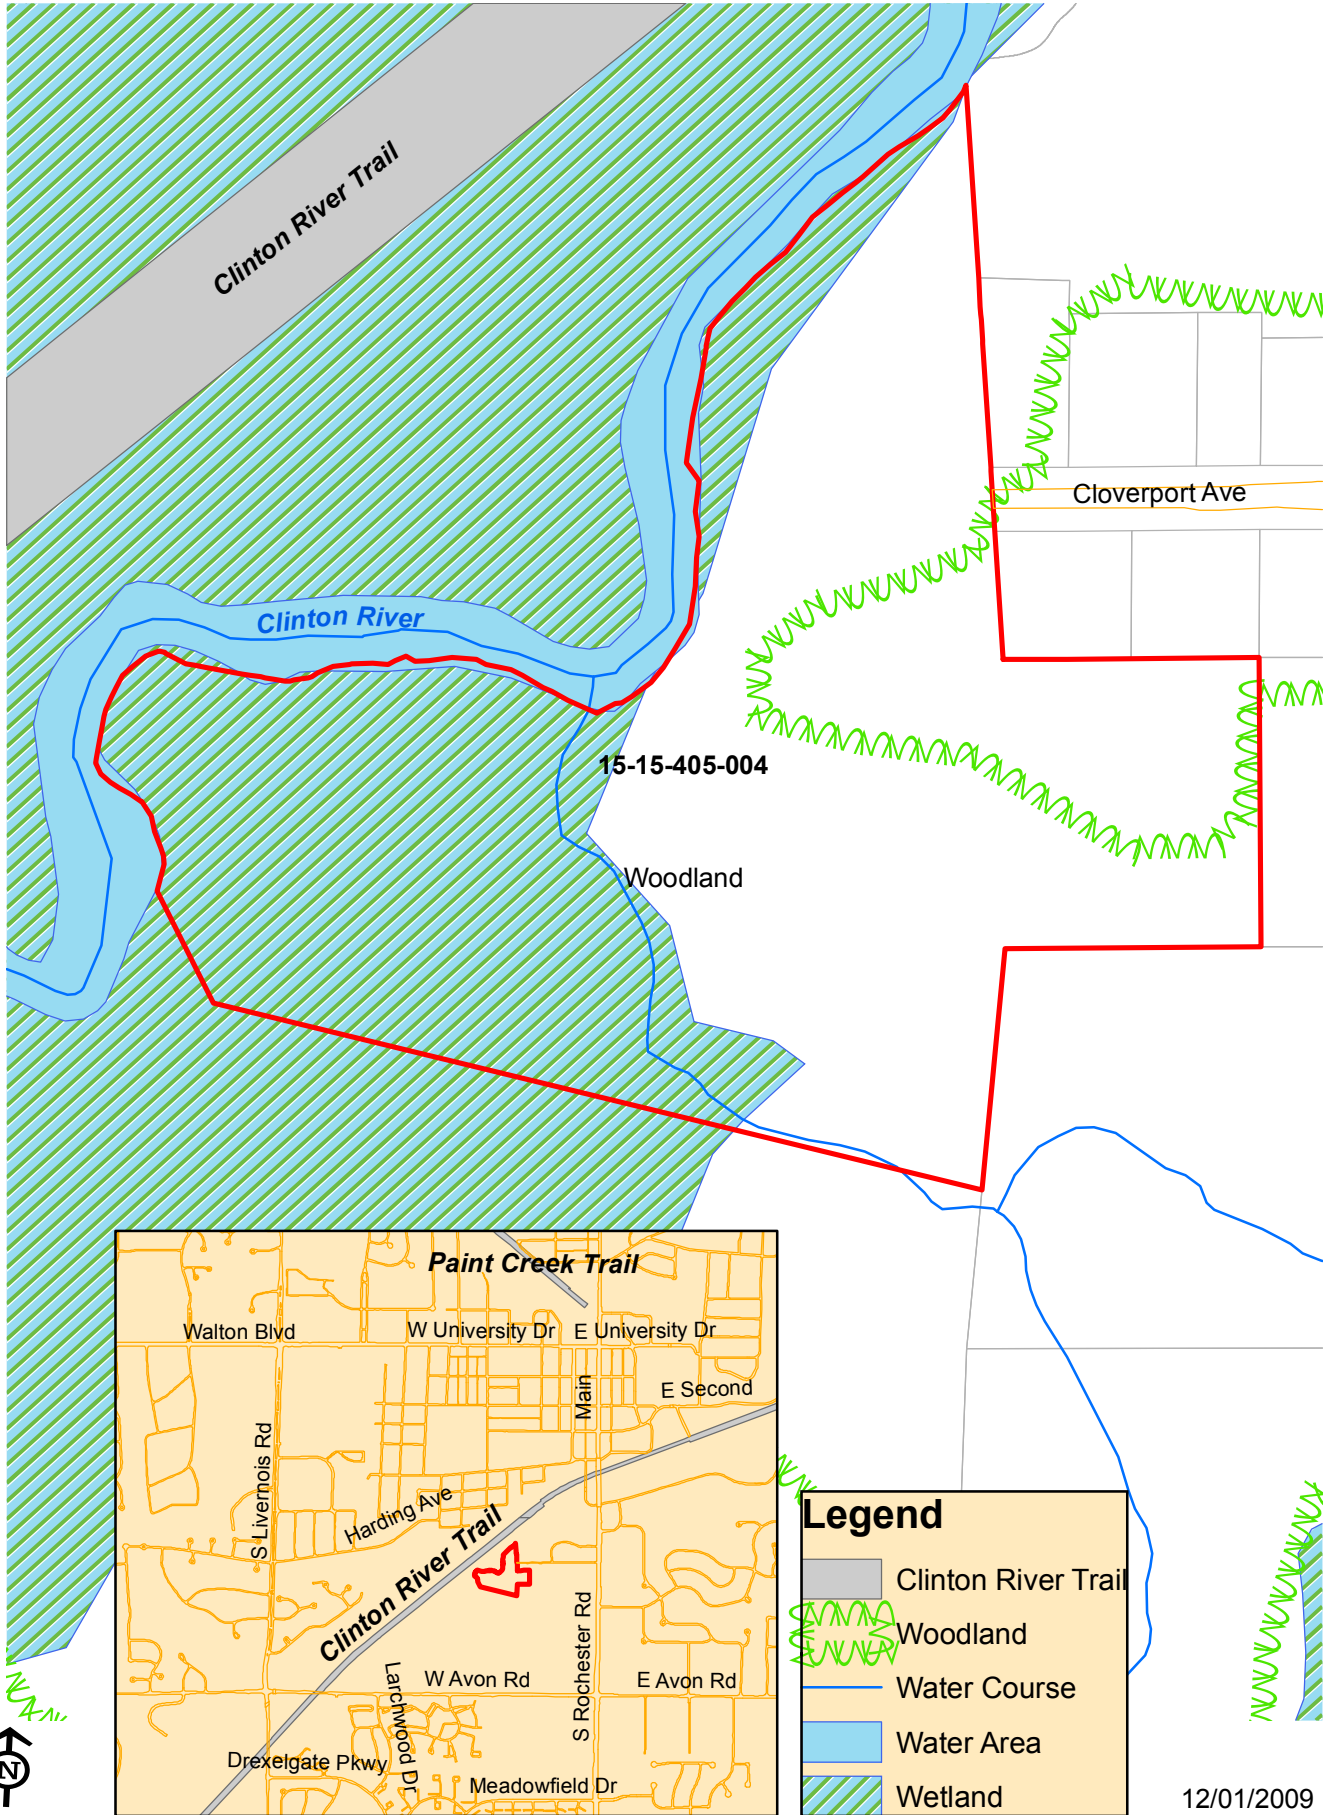

Parcel 15-15-405-004

Legend

- Clinton River Trail
- Woodland
- Water Course
- Water Area
- Wetland