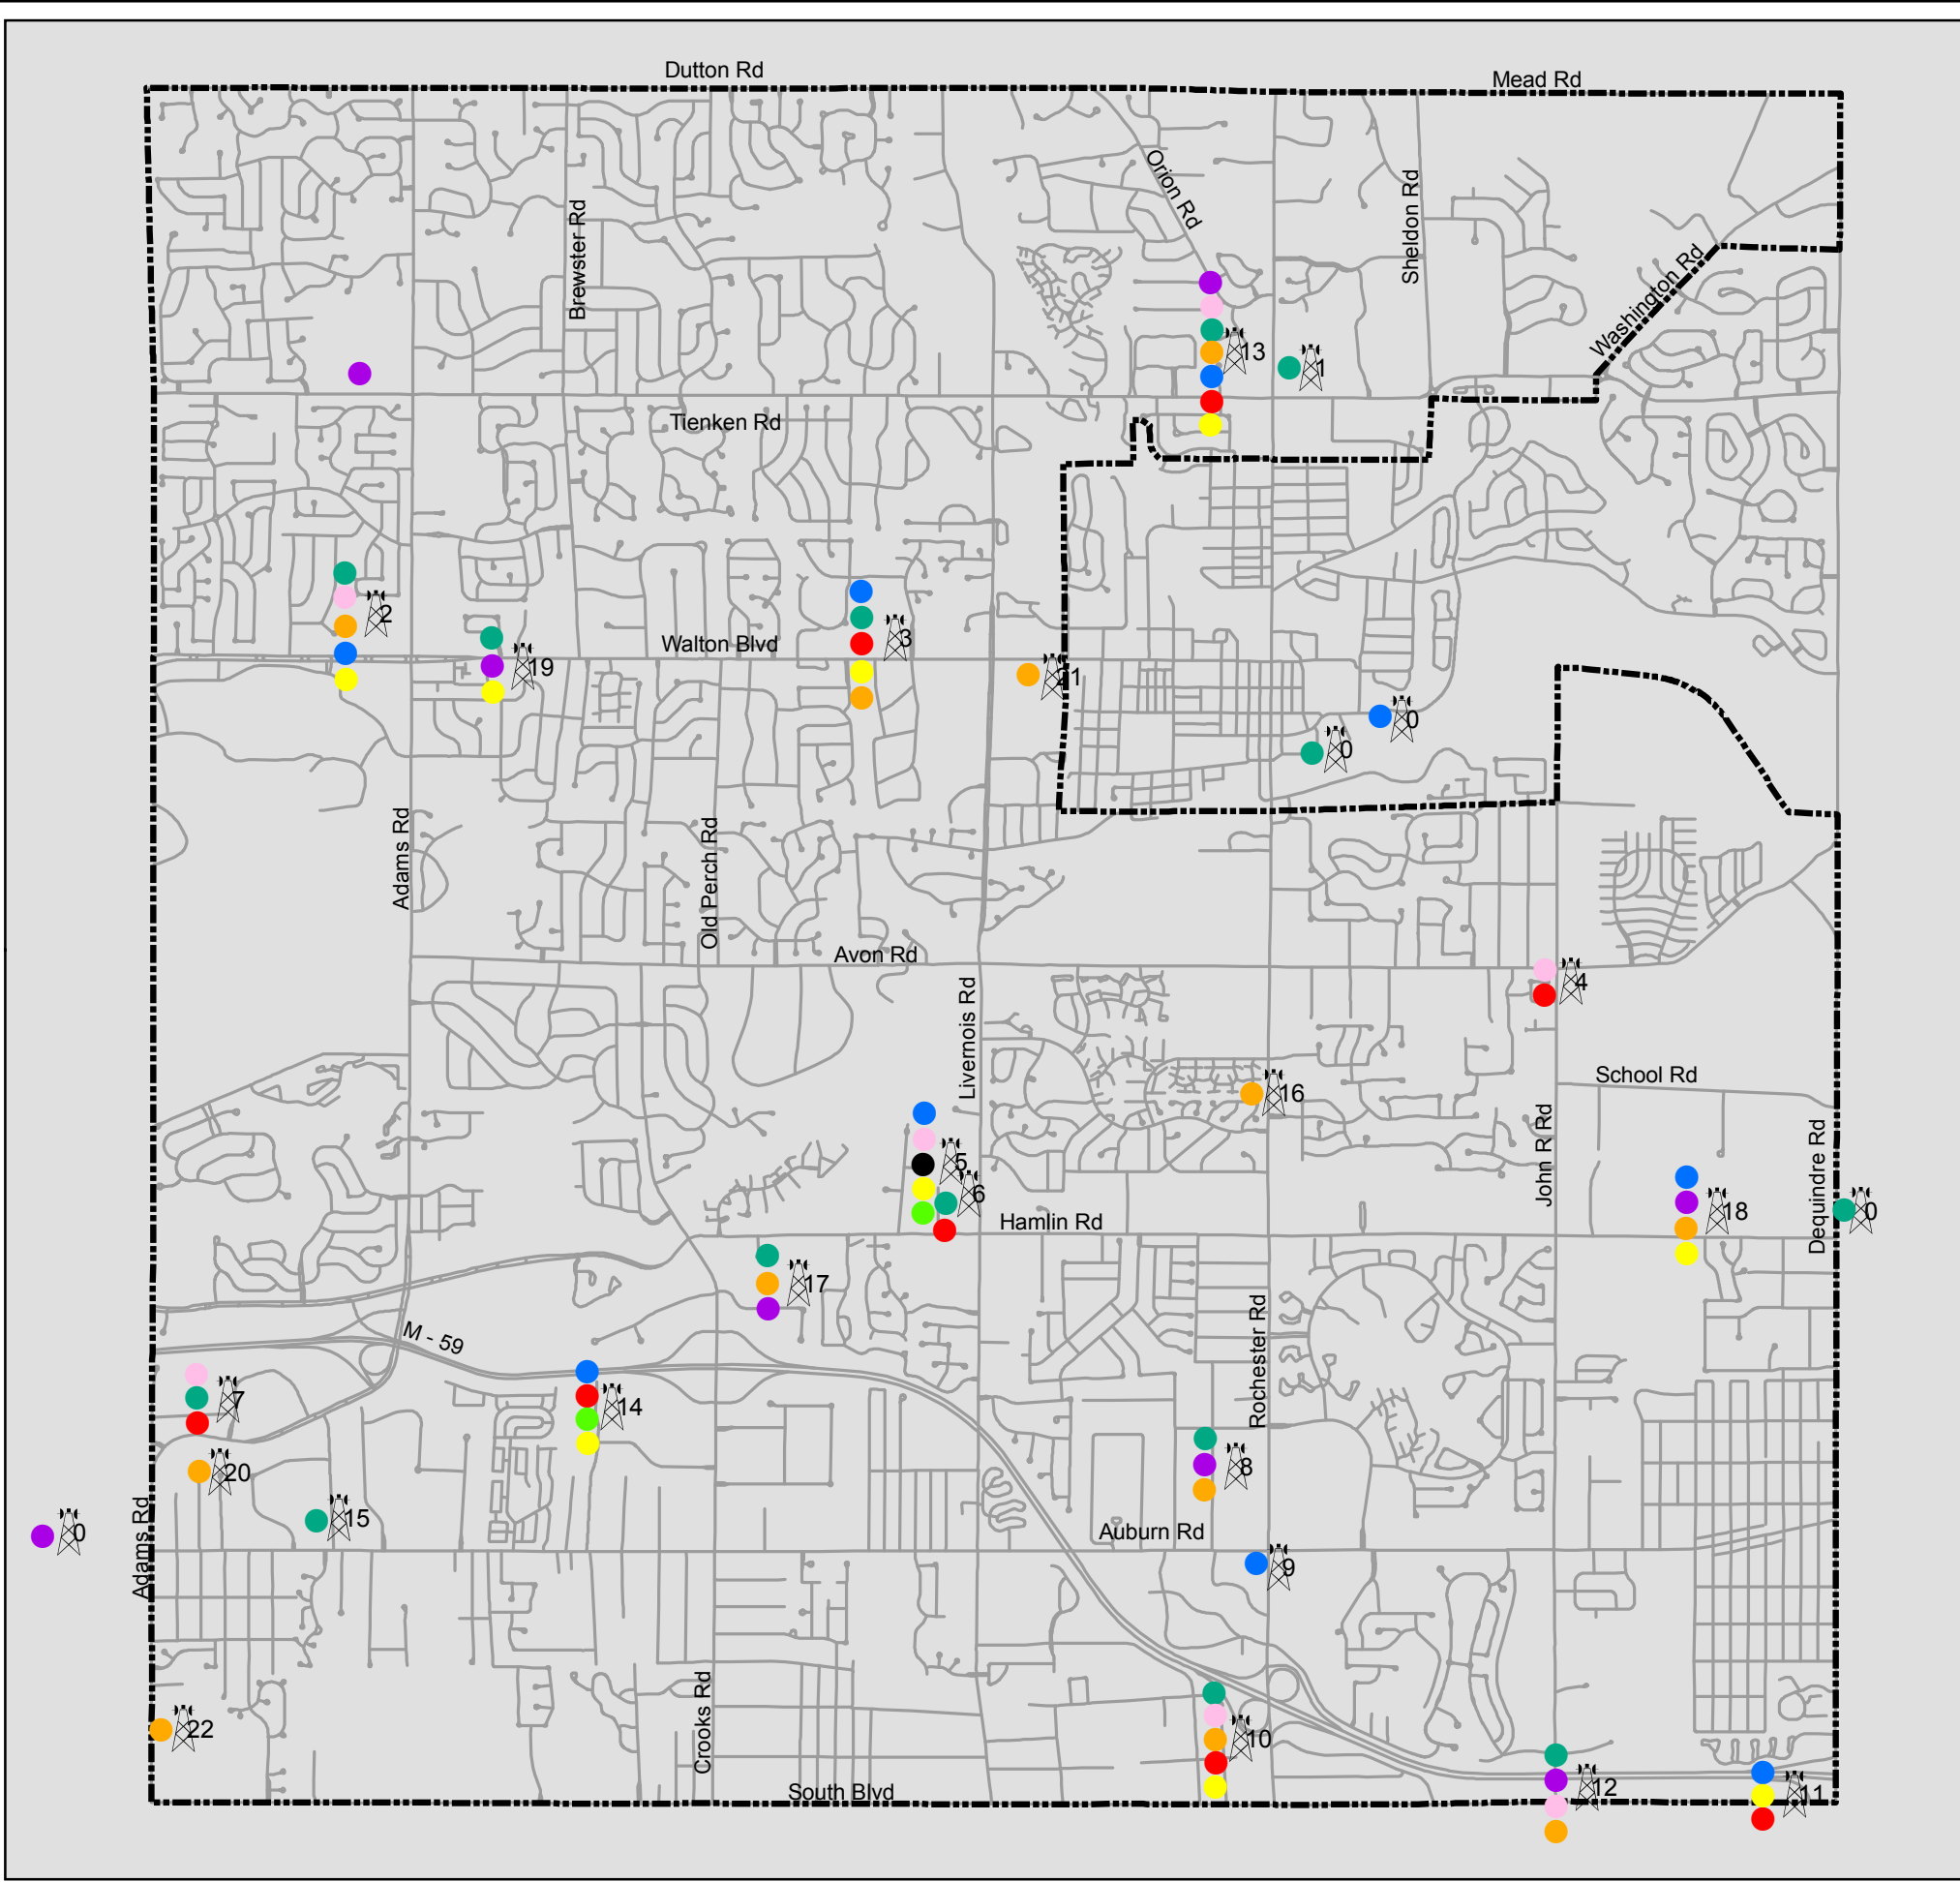

Cell Tower Users

-  Cell Towers
-  AT&T
-  Clearwire
-  Fibertower
-  Metricom
-  Metro PCS
-  Nextel
-  Sprint
-  T-Mobile
-  Verizon
-  City Boundary

Although the information provided by this map is believed to be reliable, its accuracy is not warranted in any way. The City of Rochester Hills assumes no liability for any claims arising from the use of this map.

City of
ROCHESTER HILLS

Published by MIS Department
04/01/2010