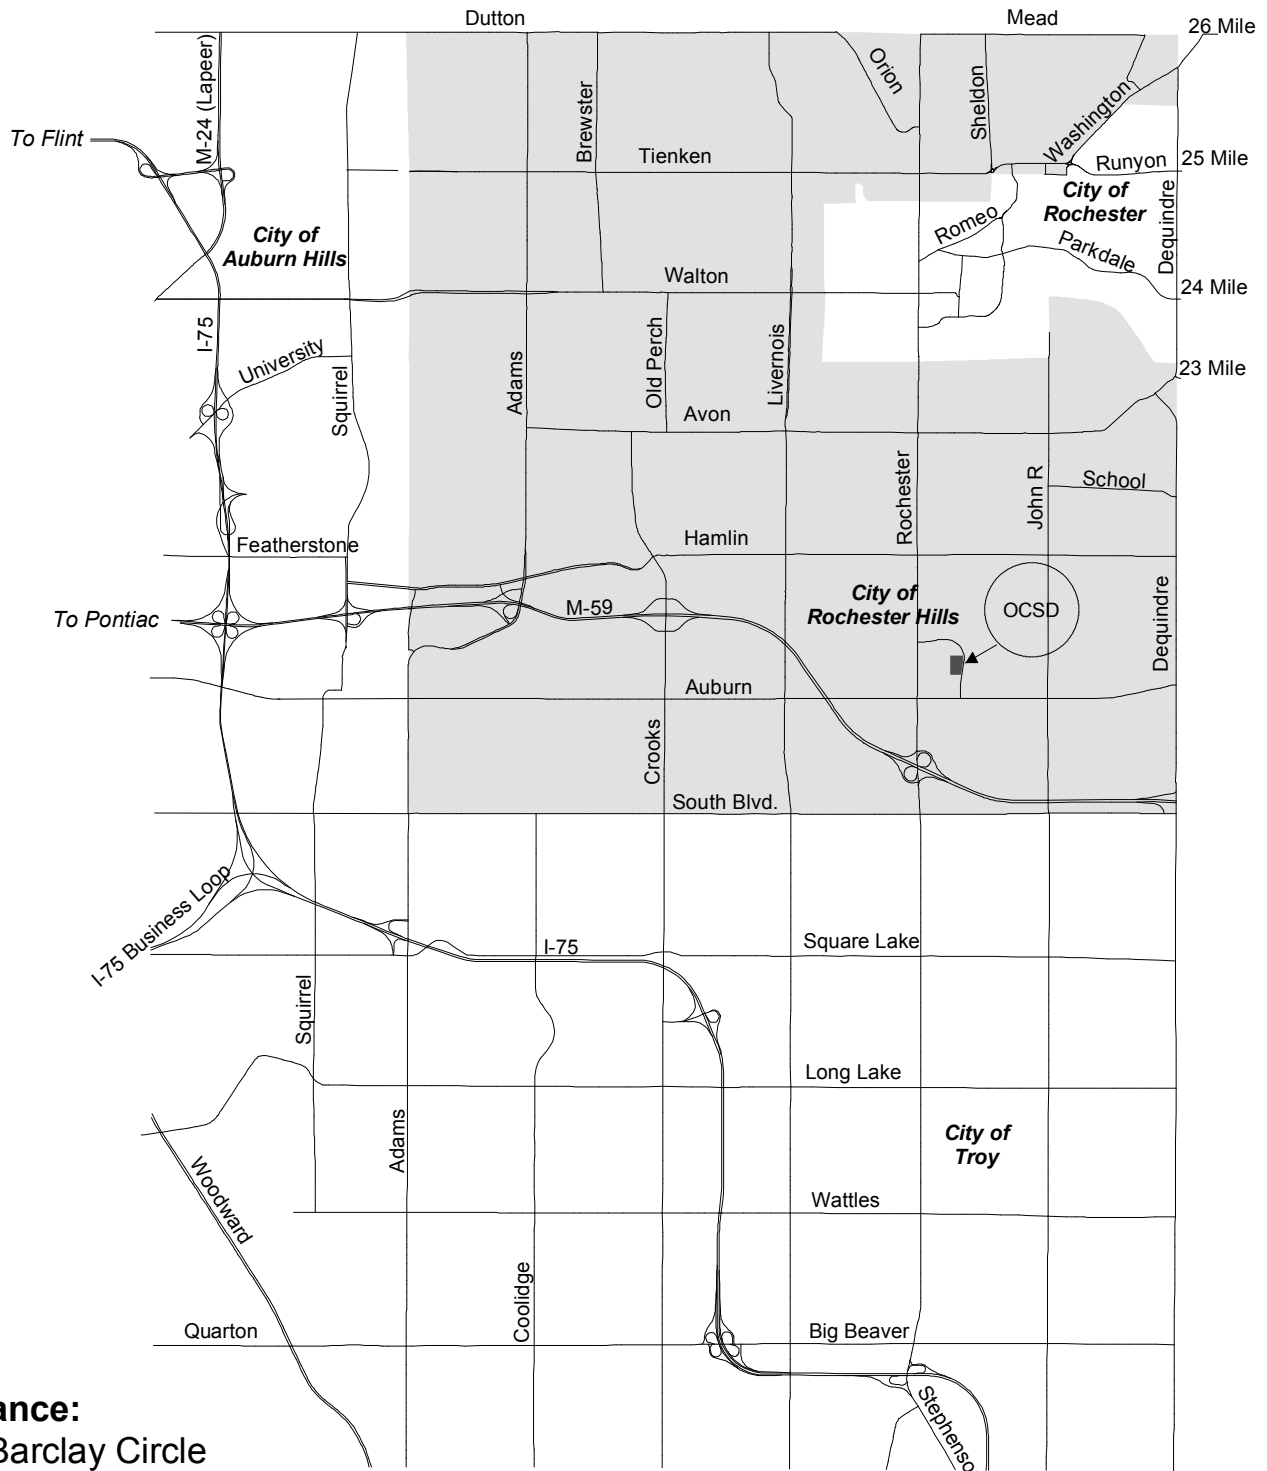

Oakland County Sheriff's Office Rochester Hills Substation

Entrance:
750 Barclay Circle
Rochester Hills, MI 48307

Phone:
(248) 537-3530

Fax:
(248) 537-3520

January 2007