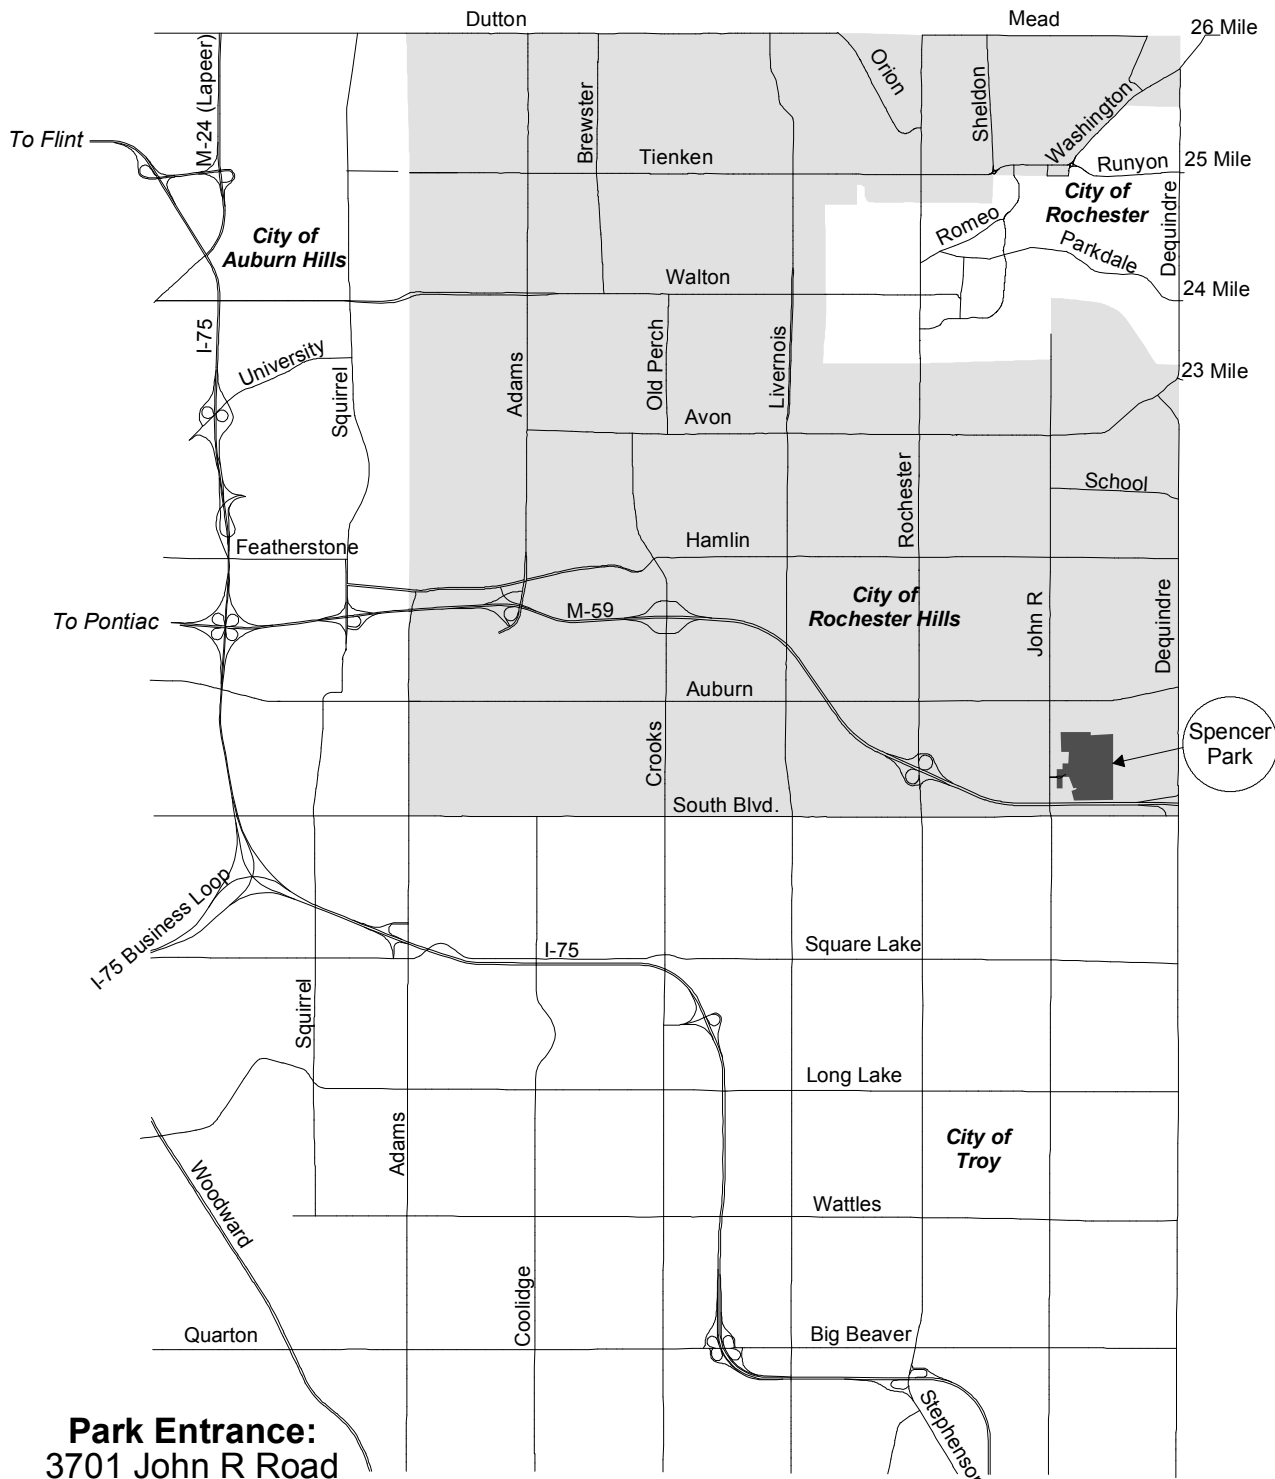

City of Rochester Hills Spencer Park

Park Entrance:
3701 John R Road
Rochester Hills, MI 48307

Park Phone:
(248) 656-4657

Park FAX:
(248) 656-4627

August 2005