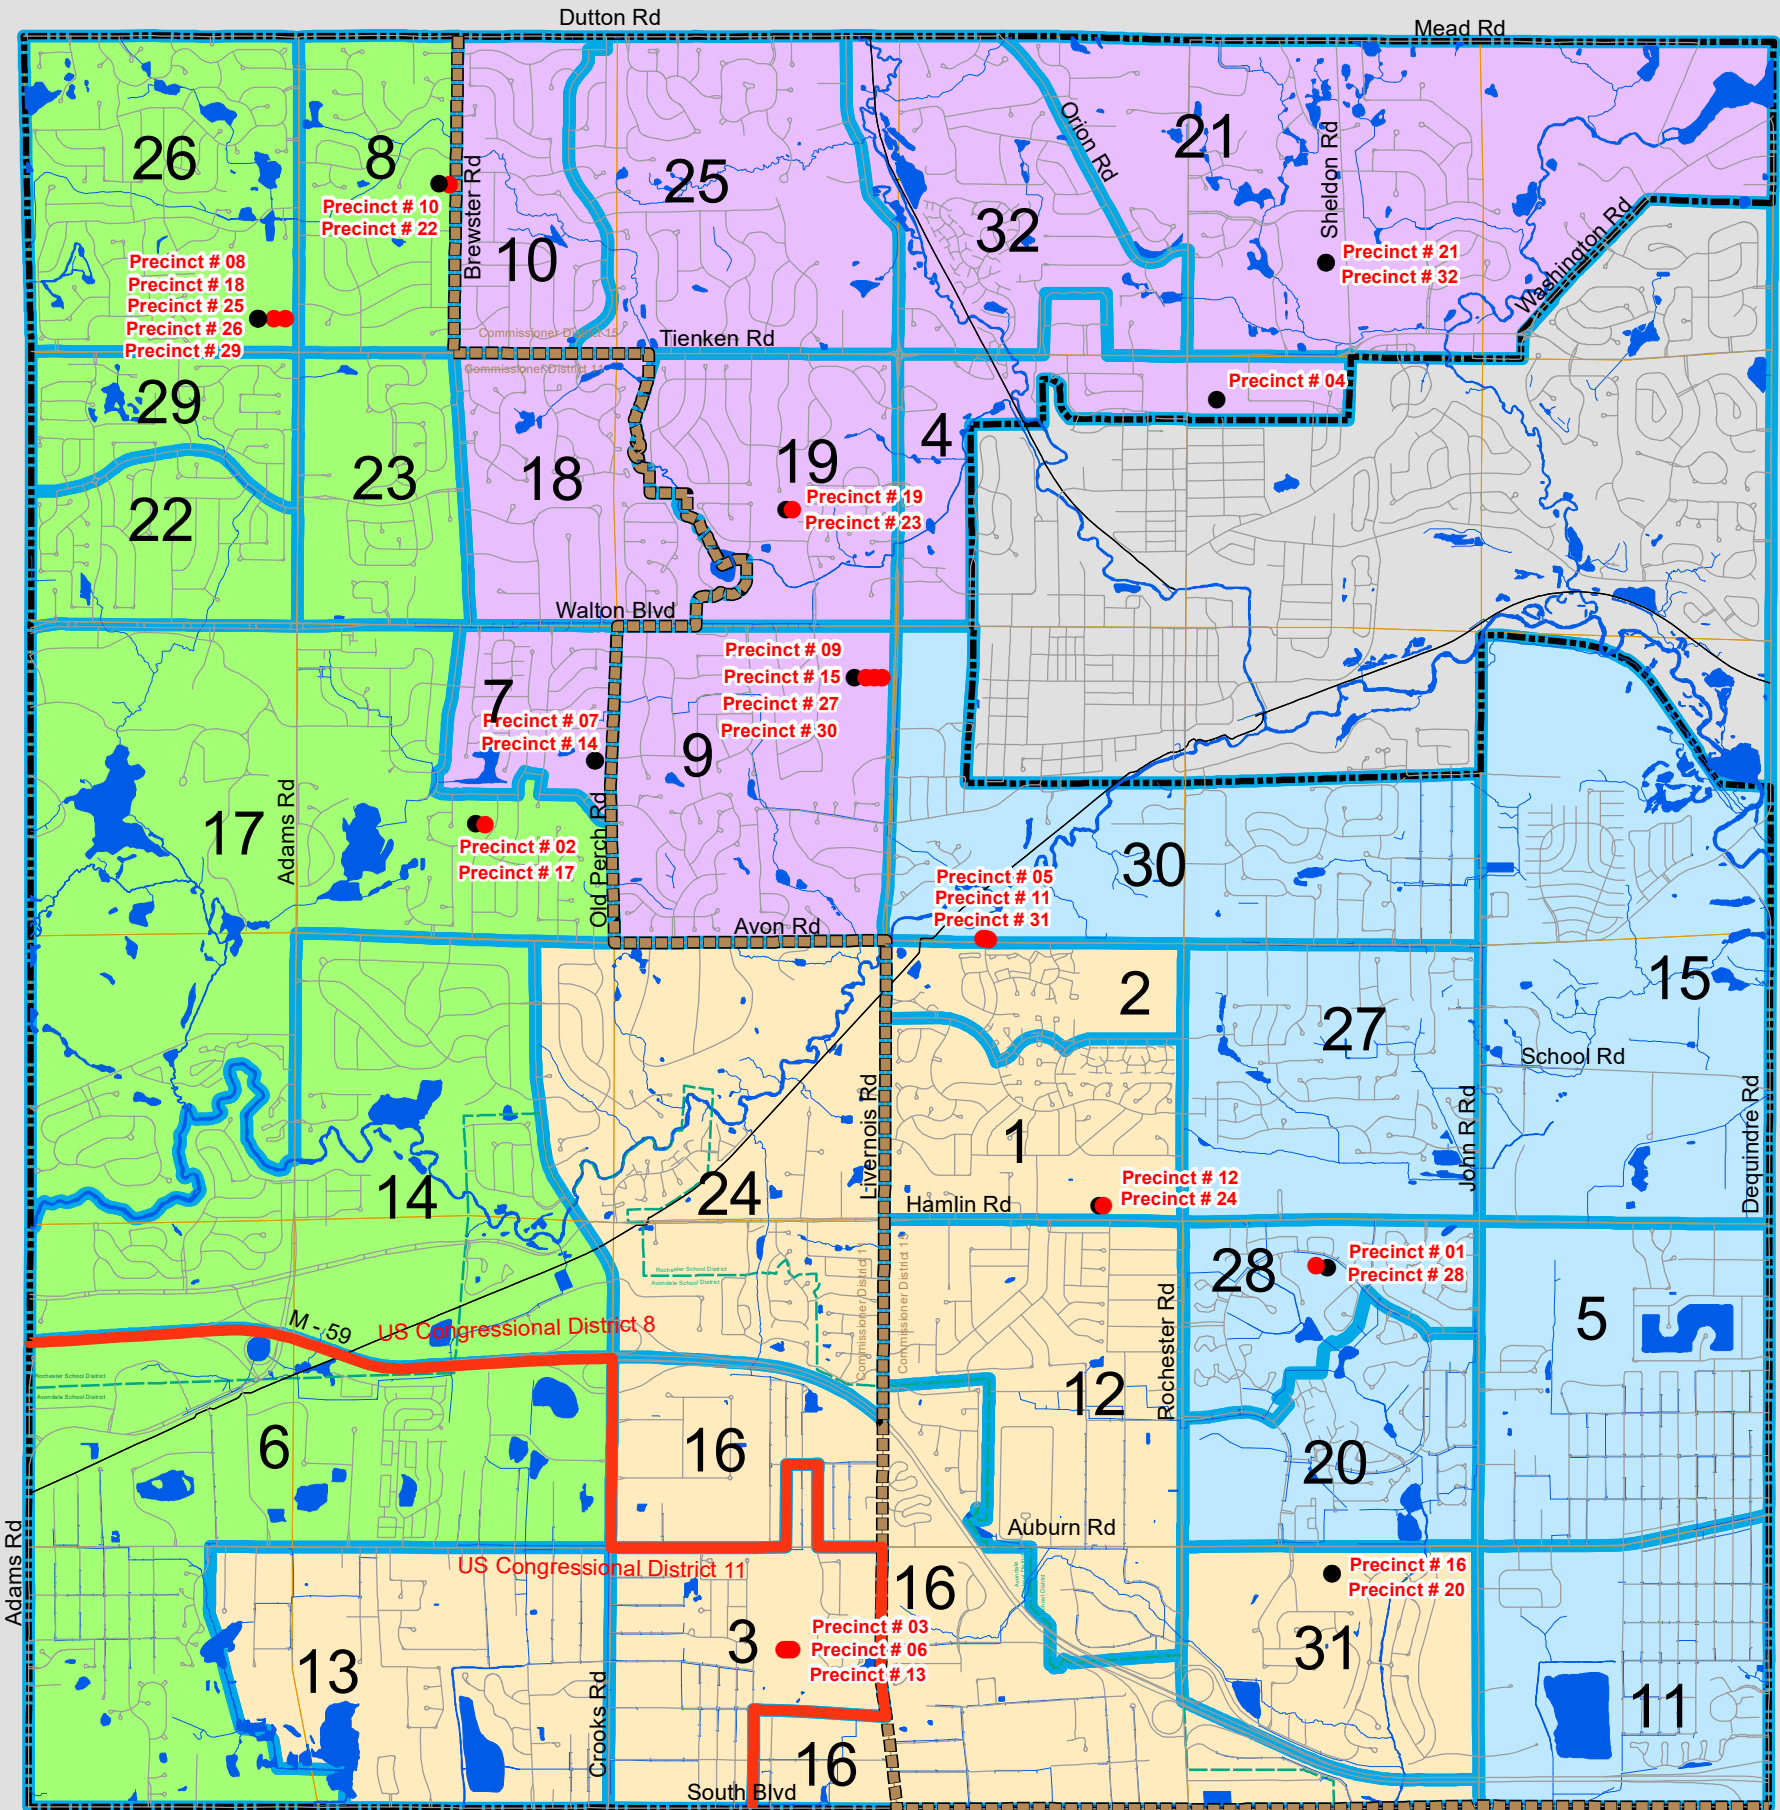

- Precinct # 1 Hampton Elementary School (prev. Faith Church)
- Precinct # 2 Meadow Brook Elementary School (prev. Bellbrook)
- Precinct # 3 Avondale Middle School (prev. Meadows School)
- Precinct # 4 North Hill Elementary School
- Precinct # 5 Rochester University (prev. Reuther Middle School)
- Precinct # 6 Avondale Middle School (prev. Avon Clubhouse)
- Precinct # 7 West Middle School
- Precinct # 8 Rochester Adams High School (prev. Van Hoosen Middle)
- Precinct # 9 Rochester High School
- Precinct # 10 Brewster Elementary School
- Precinct # 11 Rochester University (prev. Reuther Middle School)
- Precinct # 12 Hamlin Elementary School
- Precinct # 13 Avondale Middle School (prev. Deerfield Elementary School)
- Precinct # 14 West Middle School
- Precinct # 15 Rochester High School (prev. St. Mary's of the Hills)
- Precinct # 16 Brooklands Elementary School
- Precinct # 17 Meadow Brook Elementary School
- Precinct # 18 Rochester Adams High School
- Precinct # 19 Long Meadow Elementary School
- Precinct # 20 Brooklands Elementary School
- Precinct # 21 Hart Middle School
- Precinct # 22 Brewster Elementary School (prev. St. Luke's Methodist Church)
- Precinct # 23 Long Meadow Elementary School (prev. Samaritas)
- Precinct # 24 Hamlin Elementary School (prev. Rochester Hills City Hall)
- Precinct # 25 Rochester Adams High School
- Precinct # 26 Rochester Adams High School (prev. Van Hoosen Middle School)
- Precinct # 27 Rochester High School (prev. St. Mary's of the Hills)
- Precinct # 28 Hampton Elementary School
- Precinct # 29 Rochester Adams High School
- Precinct # 30 Rochester High School (prev. St. Mary's of the Hills)
- Precinct # 31 Rochester University (prev. Reuther Middle School)
- Precinct # 32 Hart Middle School

- Permanent Poll Locations
- Temporary Poll Locations
- US Congressional District Line
- County Commissioner District Line
- School District Boundary
- Sections
- Precincts

Published by MIS Department
 7/13/2020